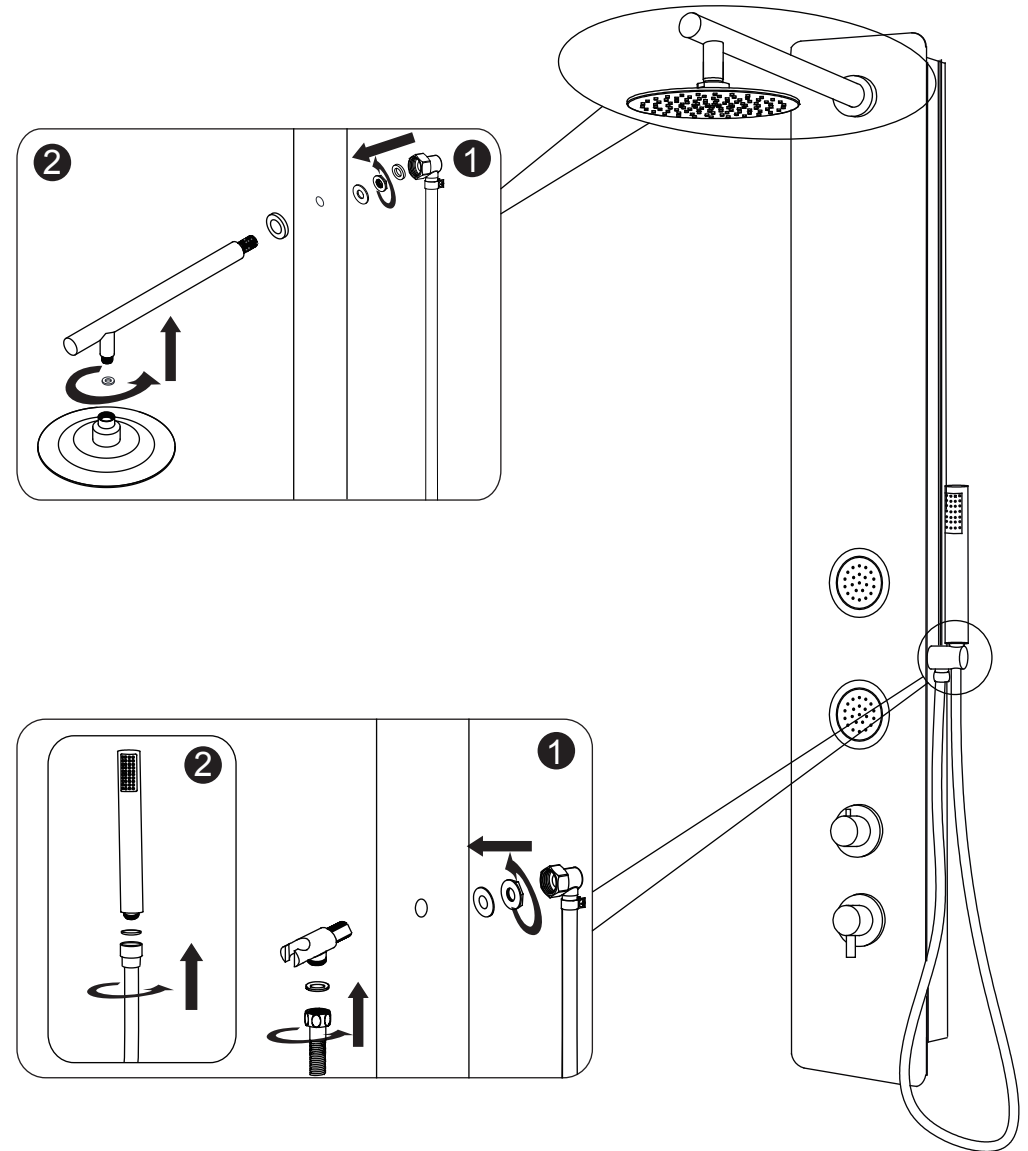

# Installation Instructions ABSP55B shower panel

## III. HAND SHOWER INSTALLATION

## I. Function

1. Shower Head
2. Body jets
3. Diverter
4. Mixer
5. Hand shower

## II. Installation

Note! Before drilling any holes for fixing your shower panel ensure that there are no hidden cables or pipework within the wall