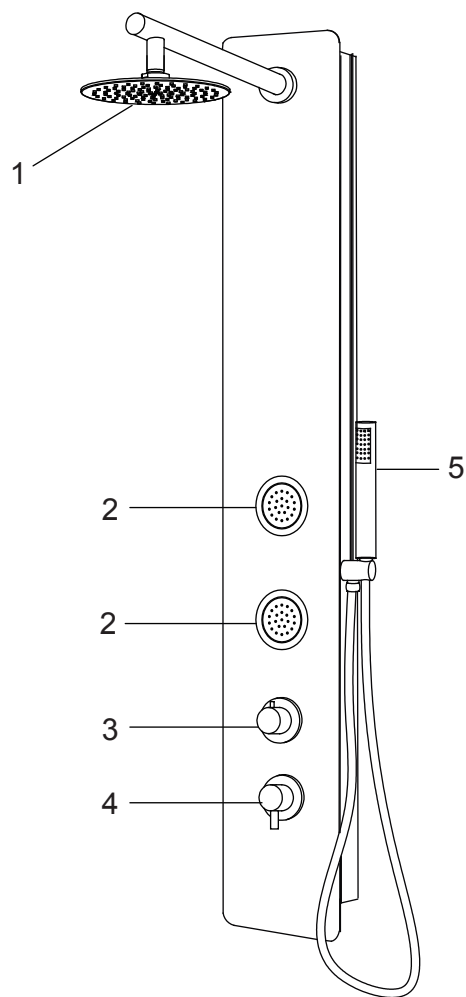

# Installation Instructions ABSP55B shower panel

## III. HAND SHOWER INSTALLATION

## I. Function

1. Shower Head
2. Body jets
3. Diverter
4. Mixer
5. Hand shower

## II. Installation

Note! Before drilling any holes for fixing your shower panel ensure that there are no hidden cables or pipework within the wall