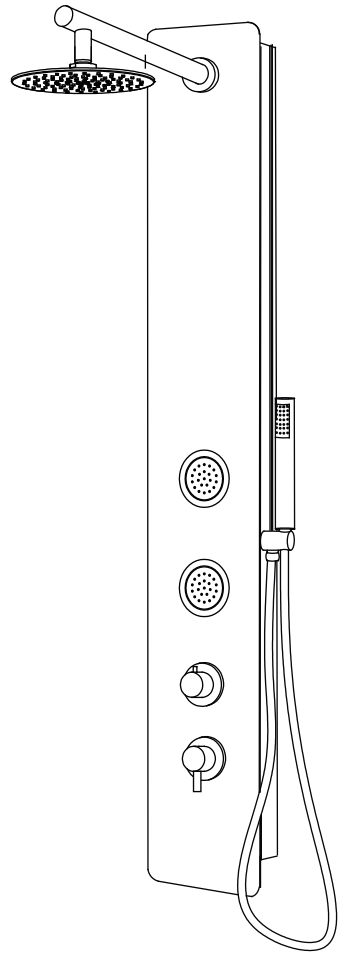

# Installation Instructions ABSP55B shower panel

## III. HAND SHOWER INSTALLATION

## I. Function

1. Shower Head
2. Body jets
3. Diverter
4. Mixer
5. Hand shower

## II. Installation

Note! Before drilling any holes for fixing your shower panel ensure that there are no hidden cables or pipework within the wall