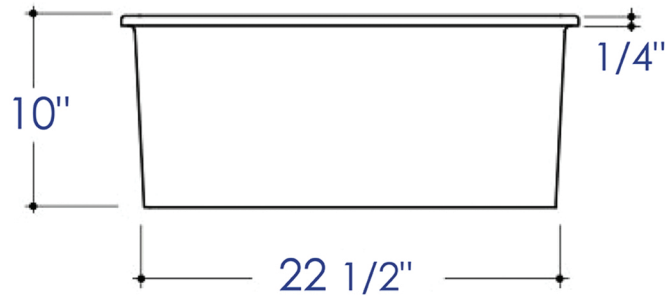

**AB2418UD**

24" x 18" Fireclay Undermount / Drop In Fireclay Sink

**Note:** All product dimensions are approximate and should be verified on site prior to installation.  
Visit [www.ALFIbrand.com](http://www.ALFIbrand.com) for more information.