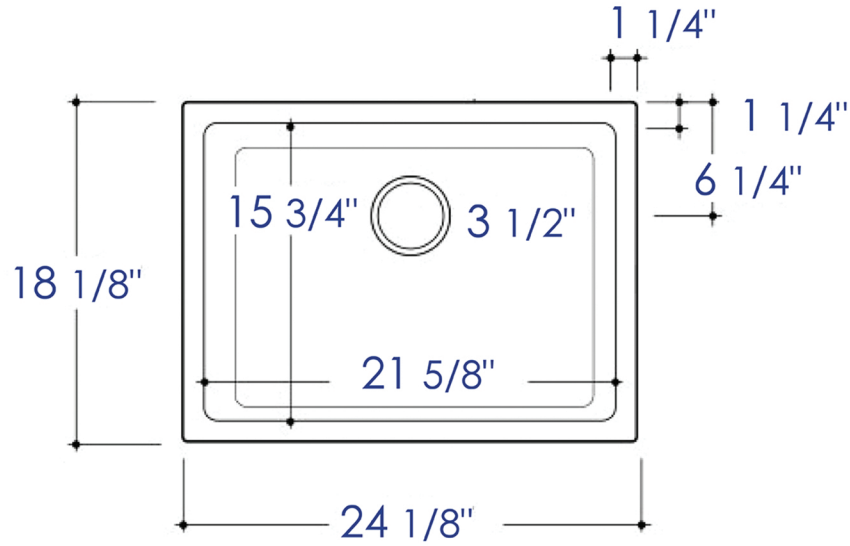

**AB2418UD**

24" x 18" Fireclay Undermount / Drop In Fireclay Sink

**Note:** All product dimensions are approximate and should be verified on site prior to installation.  
Visit [www.ALFIbrand.com](http://www.ALFIbrand.com) for more information.