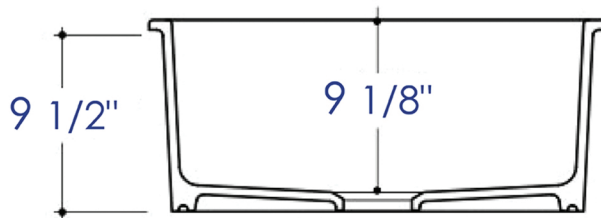

**AB2418UD**

24" x 18" Fireclay Undermount / Drop In Fireclay Sink

**Note:** All product dimensions are approximate and should be verified on site prior to installation.  
Visit [www.ALFIbrand.com](http://www.ALFIbrand.com) for more information.