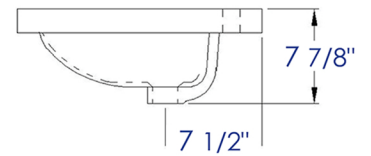

BH001

White Ceramic 32"X19" Rectangular Drop In Sink

EAGO USA

**Note:** All product dimensions are approximate and should be verified on site prior to installation. Visit [www.EAGOUSA.com](http://www.EAGOUSA.com) for more information.