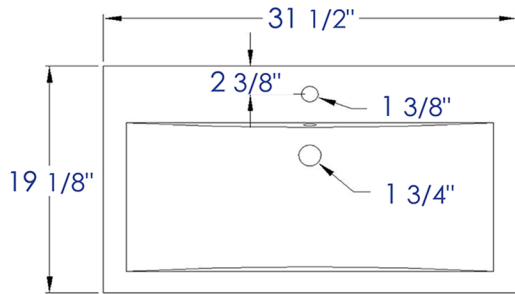

BH001

White Ceramic 32"X19" Rectangular Drop In Sink

EAGO USA

**Note:** All product dimensions are approximate and should be verified on site prior to installation. Visit [www.EAGOUSA.com](http://www.EAGOUSA.com) for more information.