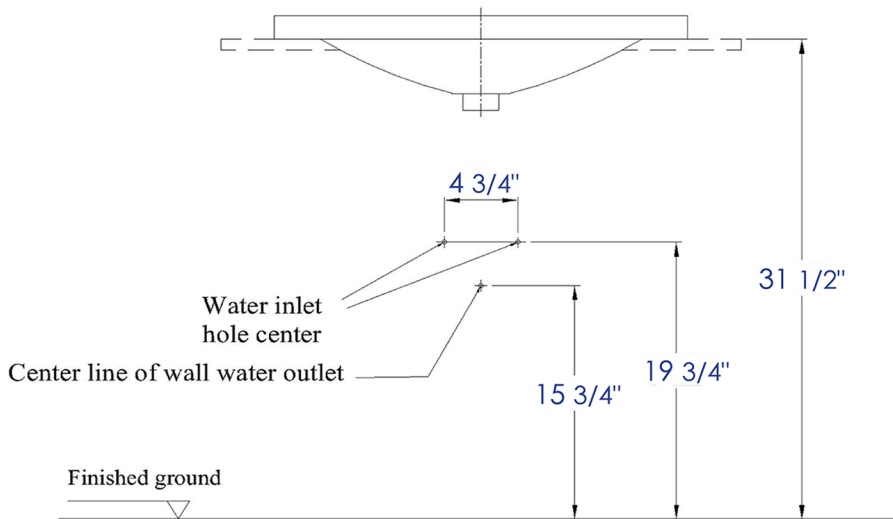

BH001

White Ceramic 32"X19" Rectangular Drop In Sink

EAGO USA

**Note:** All product dimensions are approximate and should be verified on site prior to installation. Visit [www.EAGOUSA.com](http://www.EAGOUSA.com) for more information.