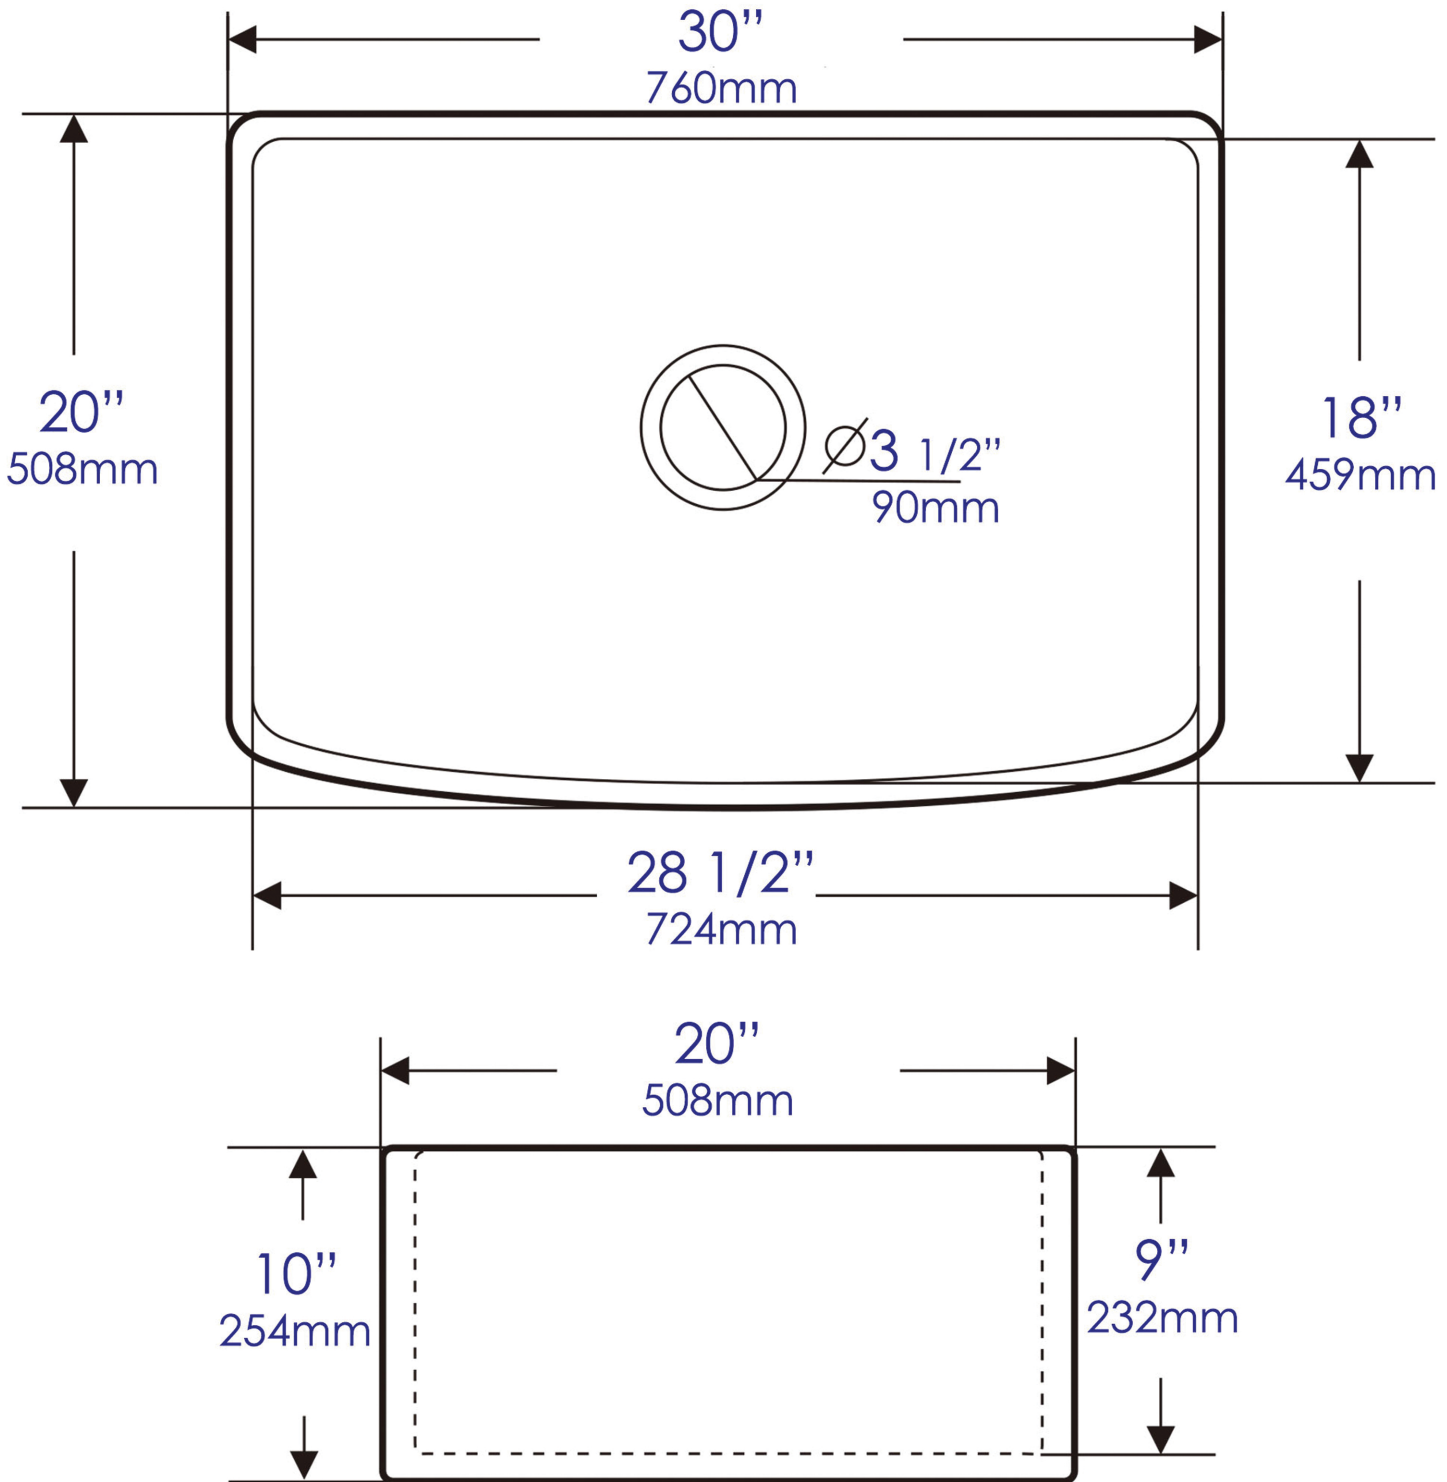

**ABFC3020**

Smooth Curved Apron 30" x 20" Single Bowl  
Fireclay Farm Sink

**Note:** All product dimensions are approximate and should be verified on site prior to installation.  
Visit [www.ALFIbrand.com](http://www.ALFIbrand.com) for more information.