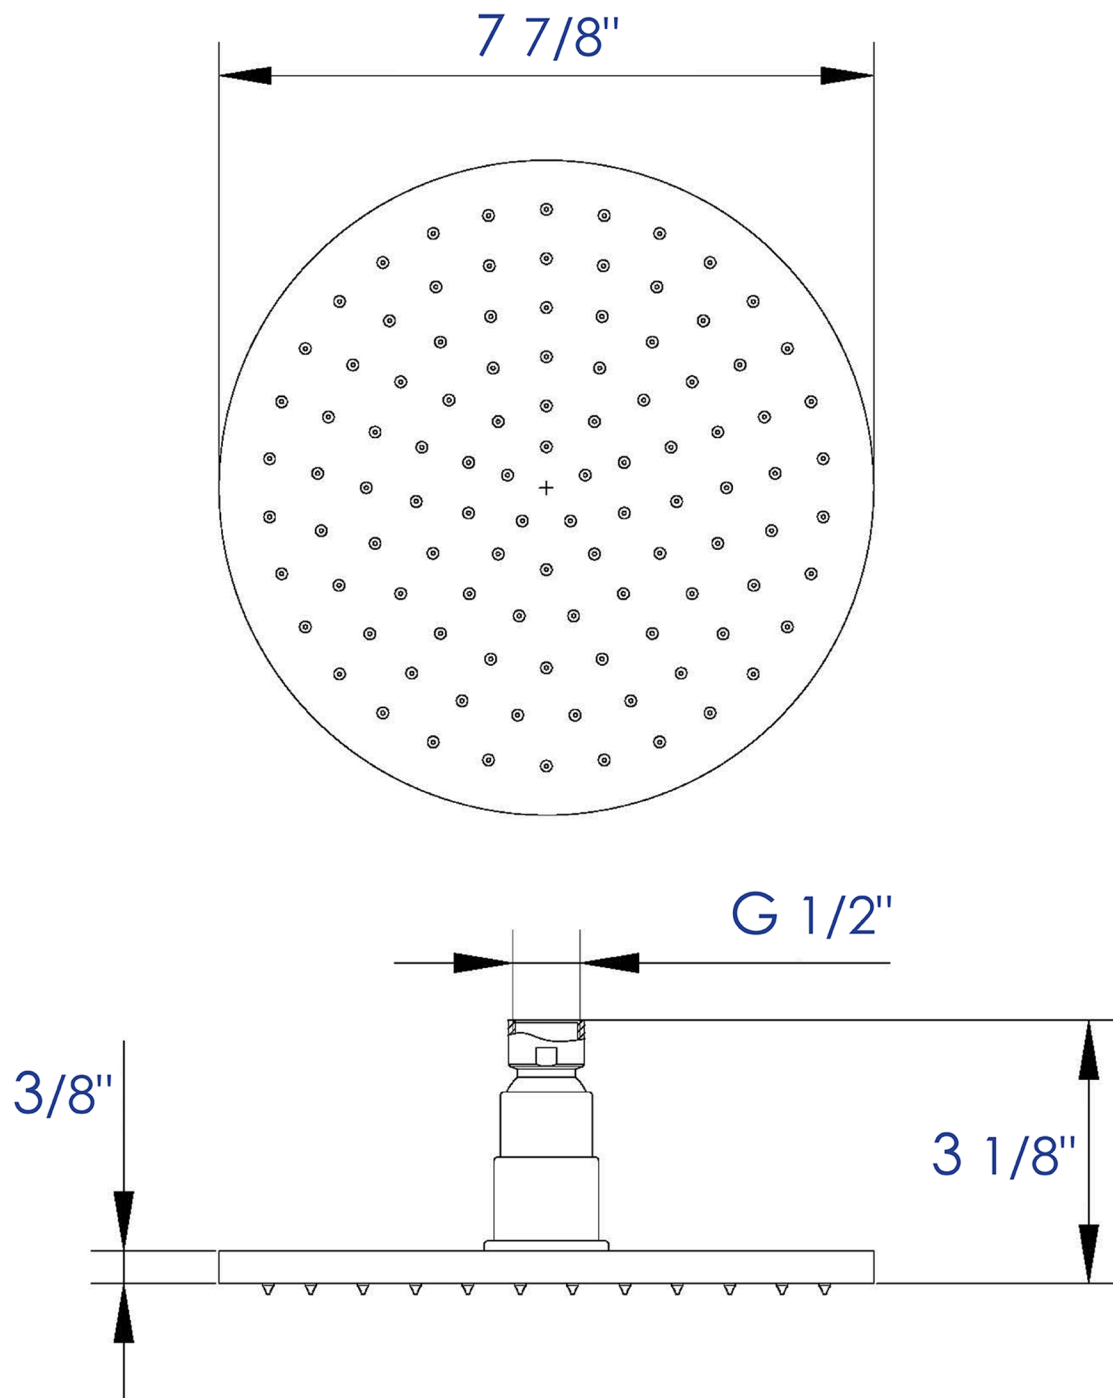

**LED8R**

8" Round Multi Color LED Rain Shower Head

**EAGO** USA

**Note:** All product dimensions are approximate and should be verified on site prior to installation.  
Visit [www.EAGOUSA.com](http://www.EAGOUSA.com) for more information.