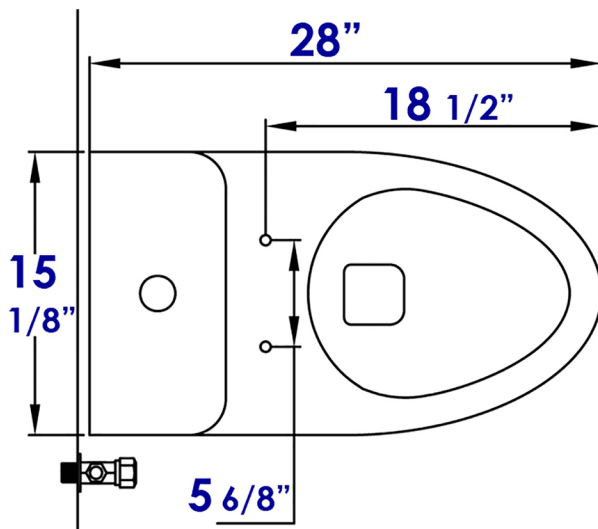

TB346

Modern Dual Flush One Piece Eco Friendly High Efficiency Low Flush Ceramic Toilet

EAGO USA

Note: All product dimensions are approximate and should be verified on site prior to installation.
Visit www.EAGOUSA.com for more information.