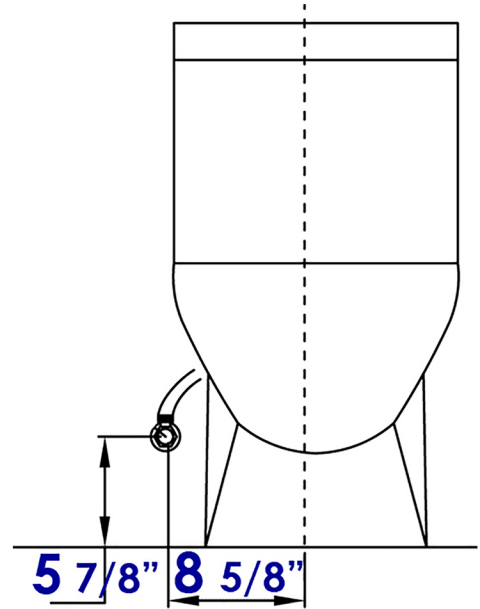

TB346

Modern Dual Flush One Piece Eco Friendly High Efficiency Low Flush Ceramic Toilet

EAGO USA

Note: All product dimensions are approximate and should be verified on site prior to installation.
Visit www.EAGOUSA.com for more information.