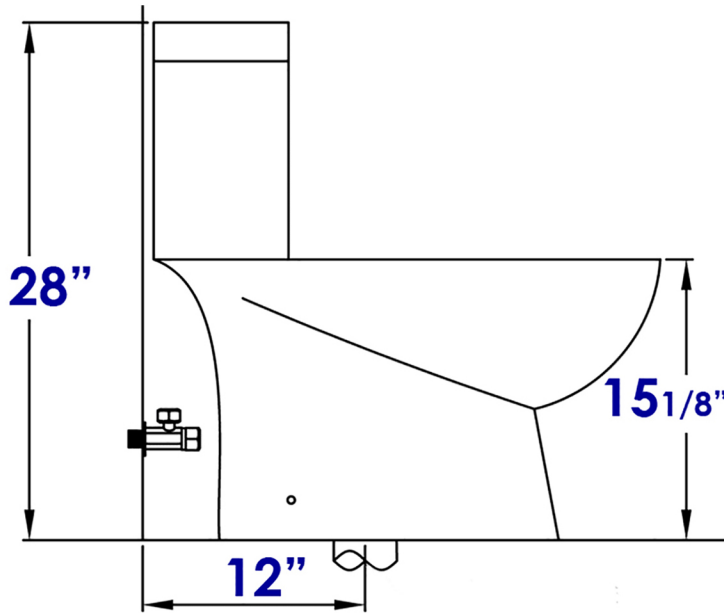

TB346

Modern Dual Flush One Piece Eco Friendly High Efficiency Low Flush Ceramic Toilet

EAGO USA

Note: All product dimensions are approximate and should be verified on site prior to installation.
Visit www.EAGOUSA.com for more information.