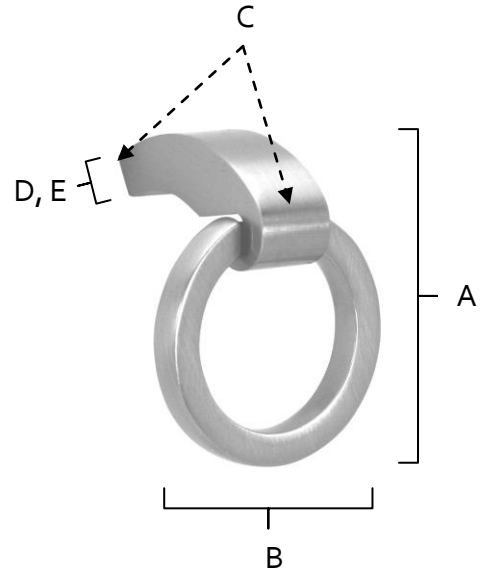

**SPECIFICATIONS**

**CIRCA**  
RING PULL

**FEATURES**

- Modern styling
- Multiple finishes
- Concealed installation

**WARRANTY**

Limited lifetime

**FINISHES**

- Polished Chrome (PC)
- Polished Brass/Non-Lacquered (PB/NL)
- Bronze (BRZ)
- Polished Nickel (PN)
- Satin Nickel (SN)

**MATERIAL**

Brass

Item#	A	B	C	D	E
<b>A260</b>	2 3/8"	1 1/2"	1 1/8"	1/2"	1/4"

**KEY:**

- A - Length
- B - Width
- C - Projection
- D - Mount Length
- E - Mount Width

NOTE: Dimensions and specifications are subject to change without notice.