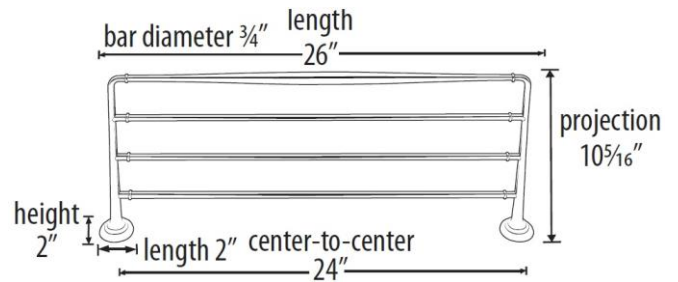

PRODUCT SHEET

SPECIFICATIONS

**CHARLIE'S COLLECTION
TOWEL RACK**

FEATURES

Transitional styling
Multiple finishes
Concealed installation

WARRANTY

Limited lifetime

FINISHES

Polished Brass (PB)
Polished Brass/Non-lacquered (PB/NL)
Polished Chrome (PC)
Barcelona (BARC)
Bronze (BRZ)
Chocolate Bronze (CHBRZ)
Polished Nickel (PN)
Satin Nickel (SN)

MATERIAL

Brass

Item#

A6726-24

NOTE: Dimensions and specifications are subject to change without notice.