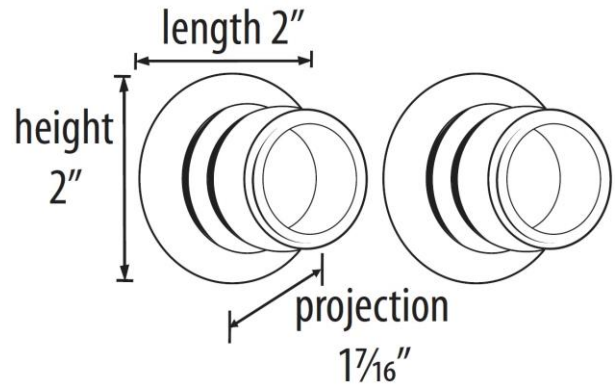

SPECIFICATIONS

CHARLIE'S COLLECTION
SHOWER ROD BRACKETS

FEATURES

Transitional styling
Multiple finishes
Concealed installation

WARRANTY

Limited lifetime

FINISHES

Polished Brass (PB)
Polished Brass/Non-lacquered (PB/NL)
Polished Chrome (PC)
Barcelona (BARC)
Bronze (BRZ)
Chocolate Bronze (CHBRZ)
Polished Nickel (PN)
Satin Nickel (SN)

MATERIAL

Brass

Item#

A6746

NOTE: Dimensions and specifications are subject to change without notice.