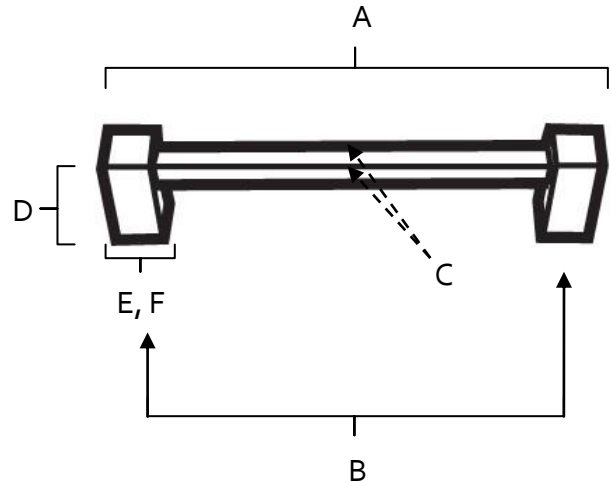

**SPECIFICATIONS**

**CONTEMPORARY II**  
**SQUARE PULLS**

**FEATURES**

- Modern styling
- Multiple finishes
- Concealed installation

**WARRANTY**

Limited lifetime

**FINISHES**

- Bronze (BRZ)
- Matte Black (MB)
- Polished Chrome (PC)
- Polished Nickel (PN)
- Satin Brass (SB)
- Satin Nickel (SN)

**MATERIAL**

Brass

Item#	A	B	C	D	E (L)	F (W)
A718-3	3 5/8"	3"	3/8"	1 3/16"	5/8"	5/8"
A718-35	4 1/8"	3 1/2"	3/8"	1 3/16"	5/8"	5/8"
A718-4	4 5/8"	4"	3/8"	1 3/16"	5/8"	5/8"
A718-6	6 5/8"	6"	3/8"	1 3/8"	5/8"	5/8"

**KEY:**

- A - Overall Length
- B - Center to Center
- C - Handle Width
- D - Projection
- E - Mount Length
- F - Mount Width

NOTE: Dimensions and specifications are subject to change without notice.