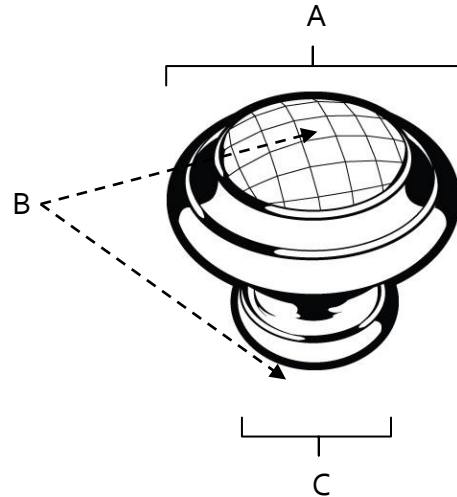

SPECIFICATIONS

CRYSTAL
ROUND CRYSTAL KNOB

FEATURES

- Traditional styling
- Multiple finishes
- Concealed installation

WARRANTY

Limited lifetime

FINISHES

- Polished Brass (PB)
- Polished Chrome (PC)
- Bronze (BRZ)
- Polished Antique (PA)
- Polished Nickel (PN)
- Satin Nickel (SN)
- Gold (GLD)

MATERIAL

- Brass
- Swarovski Crystal

Item#	A	B	C
C211	1 1/4"	1 1/8"	3/4"

KEY:

- A - Length and Width
- B - Projection
- C - Mount Length and Width

NOTE: Dimensions and specifications are subject to change without notice.