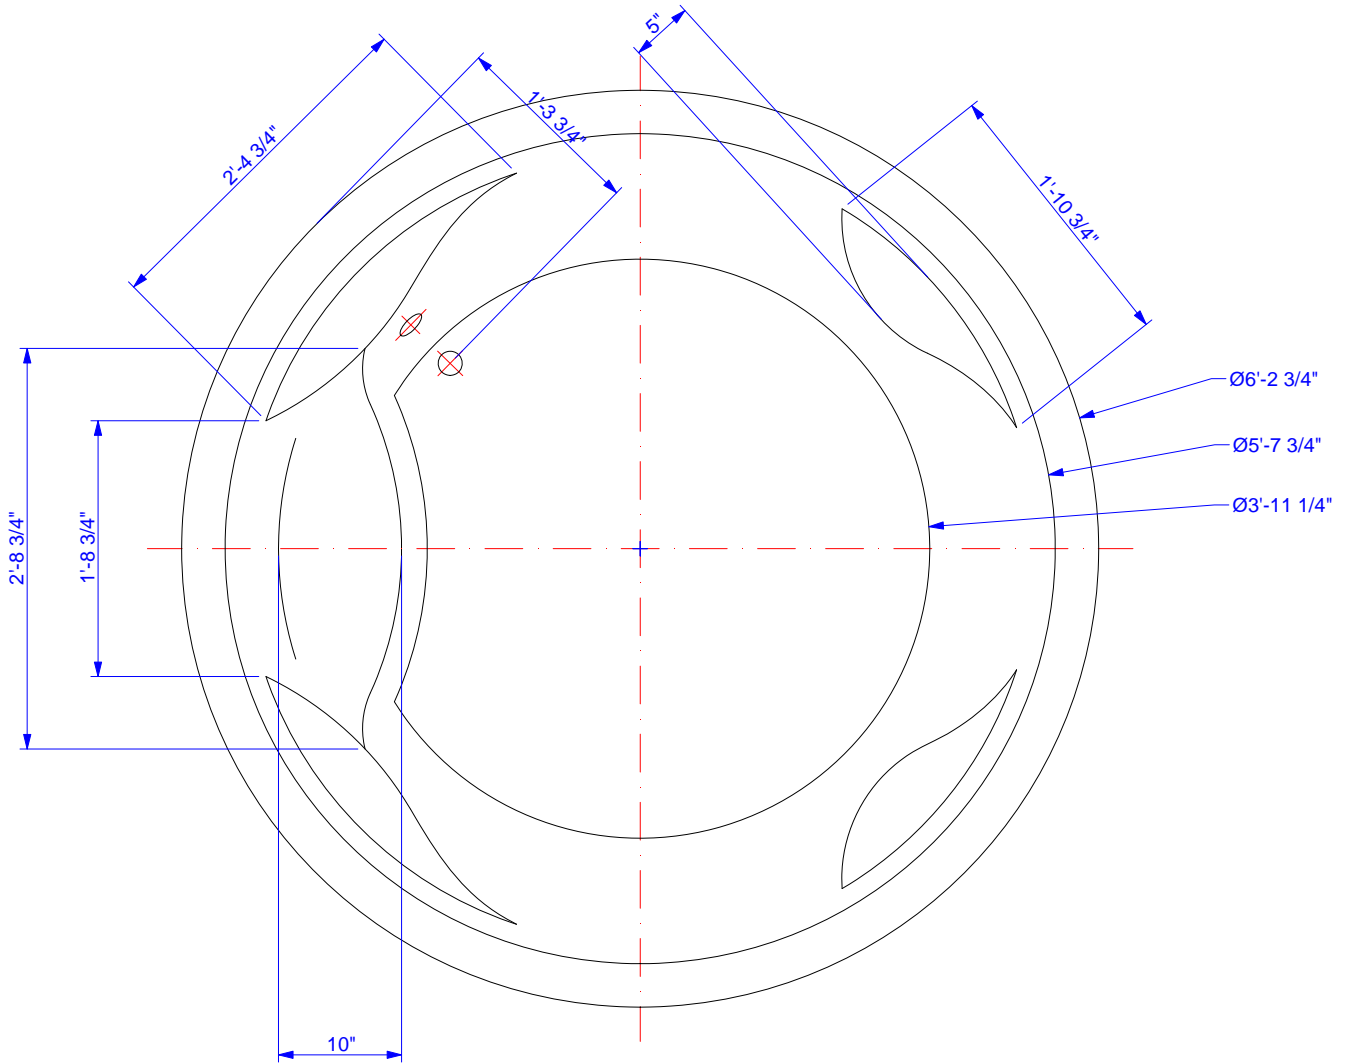

Blower with standard electrical cord
 220V CE/TUV certified European/International or
 110V/10A cUL certified USA/Canadian system

DRAWN YURIY TYMOCHKO	2016-01-11
CHECKED	
QA	
APPROVED	

aquatica PLUMBING	
TITLE Allegra Built-in™ Relax by Aquatica	
SIZE C	DWG NO
SCALE	REV
SHEET 1 OF 1	