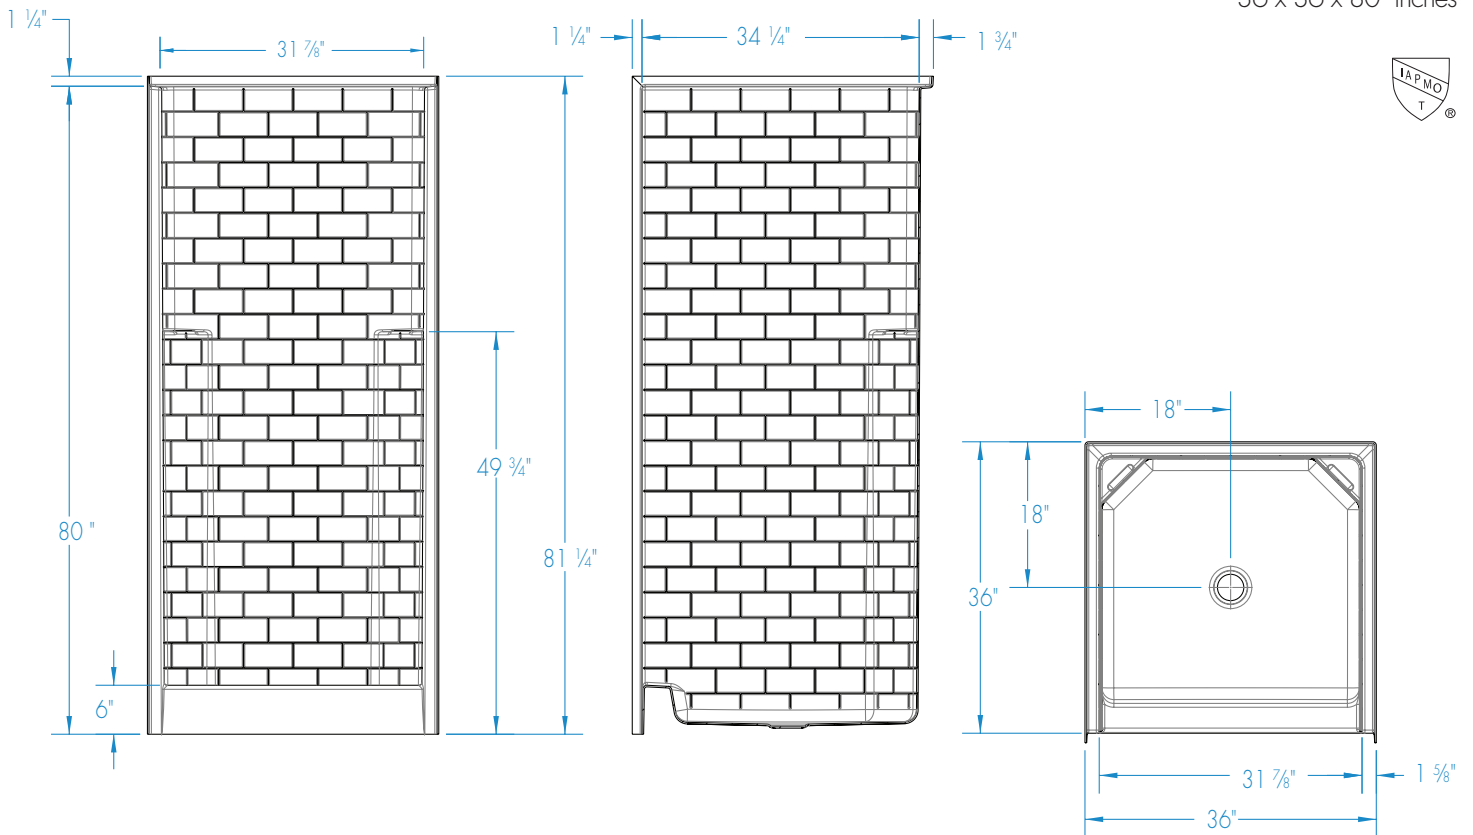

13636STT – EVERYDAY SHOWERS

36 x 36 x 80 inches

FEATURES

- Shower stall
- Subway tile finish
- Molded toiletry shelves
- Unit is ANSI Z124 and IPC compliant, but not UPC compliant for floor space. Please check state and local codes for your area.
- Center drain
- AcrylX™ applied acrylic surface
- Lifetime limited warranty

COLOR OPTIONS

Stock	Upgraded	Premium
White	Almond Linen/Biscuit Bone	Black Mexican Sand Sand Bar Sterling Silver

13636STT

36 x 36 x 80 inches

FEATURES Dimensional Tolerance $\pm 3/8"$. Dimensions needed for site preparation should be measured from the unit. Aquatic assumes no responsibility for preparatory work.

Model #	Material	Wall Finish	Pieces	Drain	Seat	Net Wt. lbs.	Pkg. Wt. lbs.
Shower #13636STT	AcrylX™	Subway Tile	1	Center	—	97	102

DIMENSIONS

Specifications	inches
Width: Overall / Net	36
Depth: Overall / Net	36 / 37 1/4
Height: Overall / Net	81 1/4 / 80
Enclosure Opening	31 7/8
Skirt Height	6
Drain Rough-In (from Back Wall)	18
Drain Rough-In (from Side Wall)	18
Drain: Diameter / Clearance	3 1/4 / 3/4

FRAMING DIMENSIONS inches

Type	D Depth	W Width	H Height	A	B	C
Alcove	37 1/4	36 1/8	—	Box Out	18	18