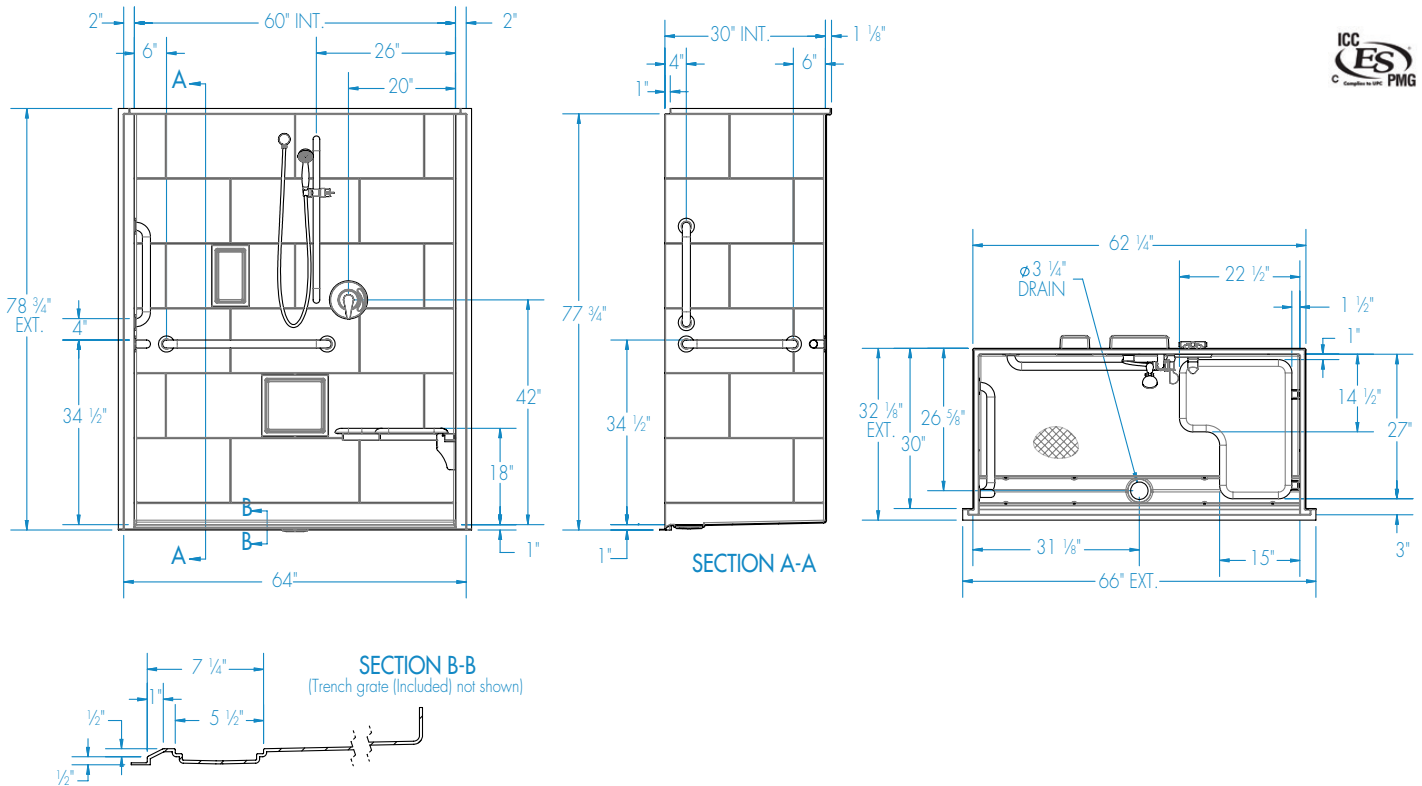

# 16030BFSBTTR – ACCESSIBLE SHOWERS

Interior: 60 x 30 x 76 ¾

Exterior: 66 x 32 ½ x 78 ¾

inches

The 16030BFSBTTR roll-in shower features innovative installation design, including an engineered leveled base and improved front threshold with molded integral linear trench drain. A true time and money saver, our pre-leveled base lets you install directly on a **level** floor. And its front threshold is engineered to keep a constant level with the innovative nailing flange.

Interior: 60 x 30 x 76 ¾  
Exterior: 66 x 32 ⅞ x 78 ¾  
inches

**FEATURES**

Dimensional Tolerance ± ⅜". Dimensions needed for site preparation should be measured from the unit. Manufacturer assumes no responsibility for preparatory work.

Type and Model #	Material	Wall Finish	Pieces	Drain	Dam/Skirt Height	Net Wt. lbs	Pkg. Wt. lbs
Shower 16030BFSBTTR	AcrylX™	Smooth tile	1	Center Front	½" skirt ½" beveled threshold	200	210

**DIMENSIONS**

Specifications	inches
Width: Ext. / Int.	66 / 60
Depth: Ext. / Int.	32 ⅞ / 30
Height: Ext. / Int.	78 ¾ / 76 ¾
Enclosure Opening:	60
Skirt Height:	½
Drain Rough-In (from Back Wall)	26 ⅝
Drain Rough-In (from Side Wall)	31 ⅞

**FRAMING DIMENSIONS** inches

Type	D Depth	W Width	H Height	A	B	C
Alcove	30	62 ¼	-	Box Out	31 ⅞	26 ⅝

**Aquatic products may be specified as Lasco Bathware.**