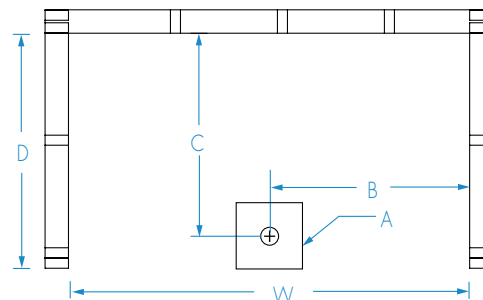

Interior: 60 x 30 x 76 ¾  
Exterior: 66 x 32 ⅞ x 78 ¾  
inches

**FEATURES**

Dimensional Tolerance ± ⅜". Dimensions needed for site preparation should be measured from the unit. Manufacturer assumes no responsibility for preparatory work.

Type and Model #	Material	Wall Finish	Pieces	Drain	Dam/Skirt Height	Net Wt. lbs	Pkg. Wt. lbs
Shower 16030BFSBTTR	AcrylX™	Smooth tile	1	Center Front	½" skirt ½" beveled threshold	200	210

**DIMENSIONS**

Specifications	inches
Width: Ext. / Int.	66 / 60
Depth: Ext. / Int.	32 ⅞ / 30
Height: Ext. / Int.	78 ¾ / 76 ¾
Enclosure Opening:	60
Skirt Height:	½
Drain Rough-In (from Back Wall)	26 ⅝
Drain Rough-In (from Side Wall)	31 ⅞

**FRAMING DIMENSIONS** inches

Type	D Depth	W Width	H Height	A	B	C
Alcove	30	62 ¼	-	Box Out	31 ⅞	26 ⅝

**Aquatic products may be specified as Lasco Bathware.**