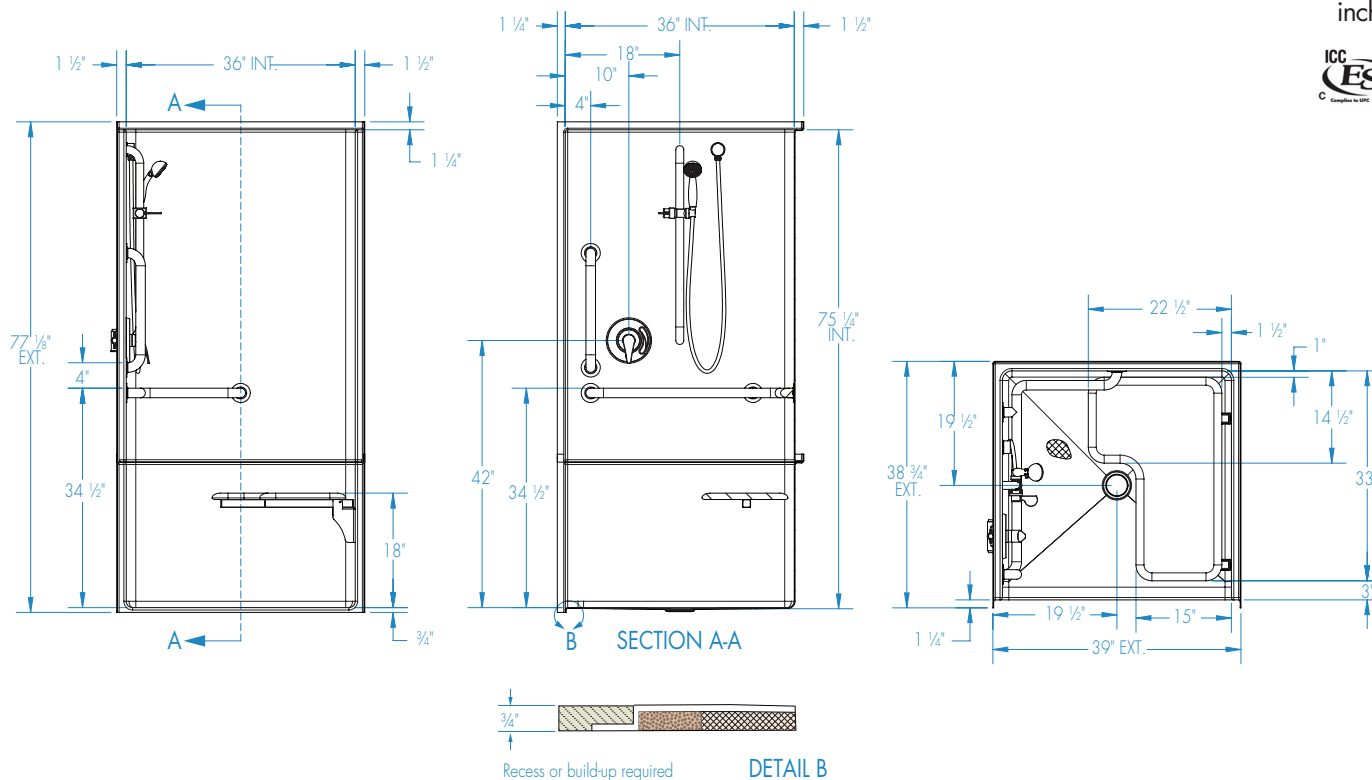

**Code compliant when fully equipped and installed according to guidelines.

Aquatic products may be specified as Lasco Bathware.

1363BFC2P

Interior: 36 x 36 x 75 1/8
Exterior: 39 x 38 3/4 x 77 1/8
inches

FEATURES

Dimensional Tolerance $\pm \frac{3}{8}$ ". Dimensions needed for site preparation should be measured from the unit. Aquatic assumes no responsibility for preparatory work.

Type and Model #	Material	Wall Finish	Pieces	Drain	Dam/Skirt Height	Net Wt. lbs	Pkg. Wt. lbs
Shower # 1363BFC2P	AcrylX™	Smooth	2	Center	3/4" skirt, NO interior threshold	141	151

DIMENSIONS

Specifications	inches
Width: Overall / Net	39 / 36
Depth: Overall / Net	38 3/4 / 36
Height: Overall / Net	77 1/8 / 75 1/8
Enclosure Opening:	36
Skirt Height:	3/4
Drain Rough-In (from Back Wall)	19
Drain Rough-In (from Side Wall)	19 1/2

FRAMING DIMENSIONS inches

Type	D Depth	W Width	H Height	A	B	C
Alcove	38 3/4	39 1/8	-	Box Out	19 1/2	19