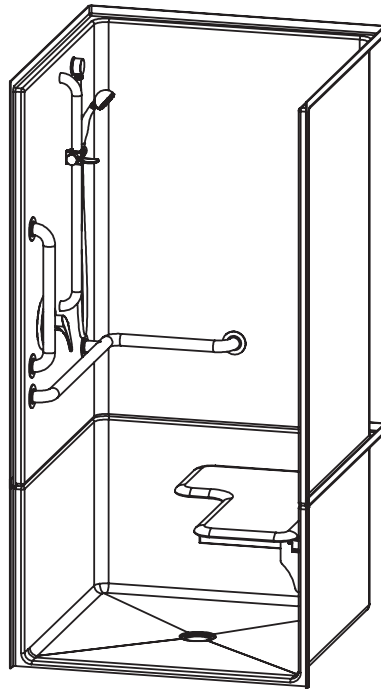

1363BFC2P – ACCESSIBLE SHOWERS

inches

Interior: 36 x 36 x 75 1/8

Exterior: 39 x 38 3/4 x 77 1/8

The 1363BFC2P transfer shower features innovative installation design, including an engineered leveled base and improved front threshold. A true time and money saver, our pre-leveled base lets you install directly on a **level** floor. And its front threshold is engineered to keep a constant level without the use of brackets during installation.

FEATURES

- Pre-leveled base
- AcrylX™ applied acrylic surface
- 3/4" skirt
- No interior threshold
- Barrier free when properly installed
- 2-pc
- Smooth wall
- Center drain
- Lifetime limited warranty (30 year commercial)

OPTIONS

- RH or LH fixture wall
- Grab bars
- Fold-up seat
- Hand-held shower assembly with slide bar
- Pressure balancing mixing valve
- Soap dish
- Curtain rod and/ or shower curtain

CODE COMPLIANCE

- IAPMO Z124-2017
- CSA-B45-11

**Code compliant when fully equipped and installed according to guidelines.

Aquatic products may be specified as Lasco Bathware.

1363BFC2P

Interior: 36 x 36 x 75 1/8
Exterior: 39 x 38 3/4 x 77 1/8
inches