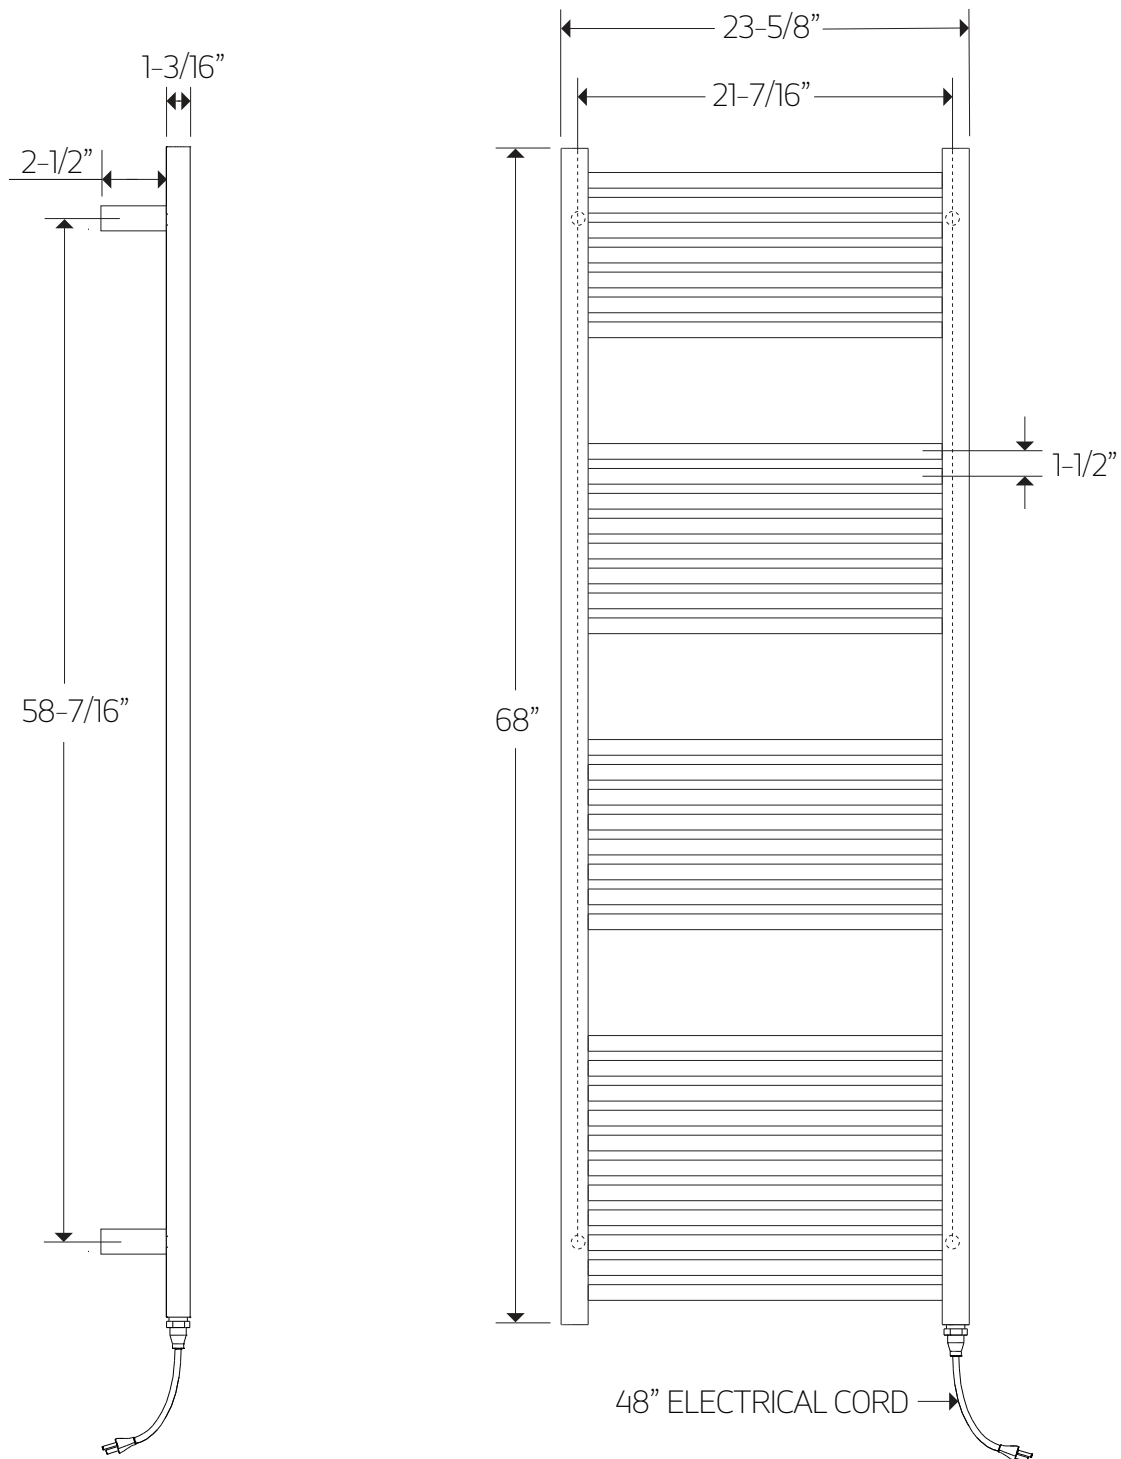

M17260P

TECHNICAL DATA SHEET

denby towel warmer,
plug-in

artos[®]

M17260P

denby towel warmer,
plug-in

OPERATING SPECIFICATIONS

FEATURES

Towel warming, drying and auxiliary heating.

ELEMENT

600W, 110V

CODES

UL Approved

CSA-US Approved

REQUIREMENTS

The towel warmer must be installed so that the element is at the bottom.