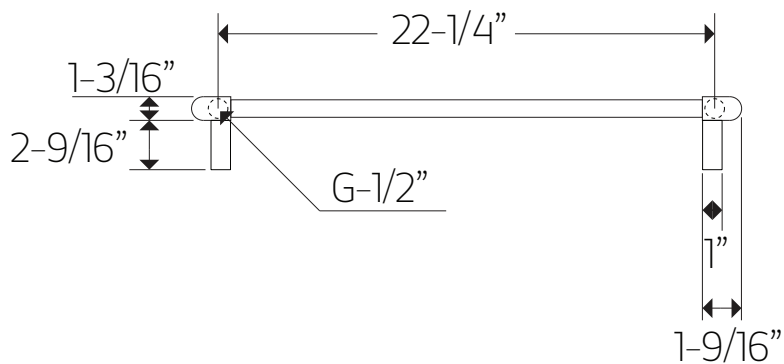

MR06560P

TECHNICAL DATA SHEET

denby towel warmer,
plug-in

artos[®]

MR06560P

OPERATING SPECIFICATIONS

denby towel warmer,
plug-in

FEATURES

Towel warming, drying and auxiliary heating.

ELEMENT

300W, 110V

CODES

UL Approved
CSA-US Approved

REQUIREMENTS

The towel warmer must be installed so that the Element is at the bottom.