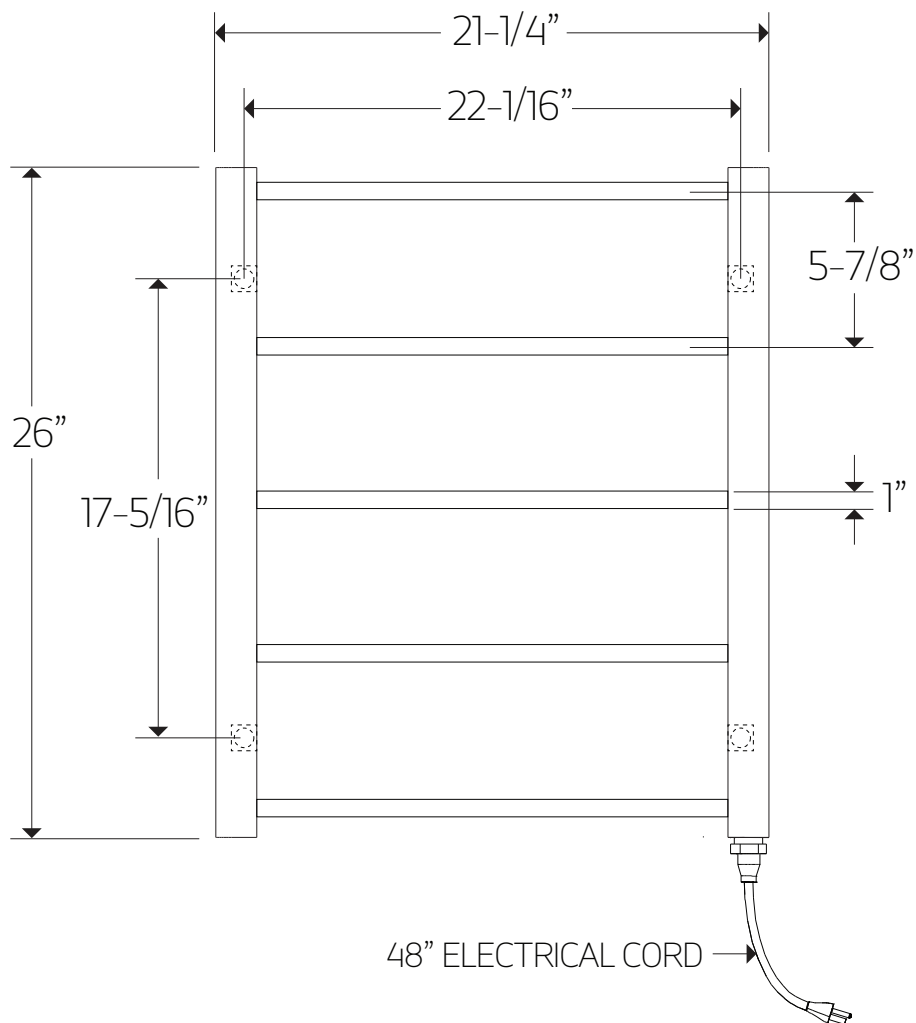

MR06560P

TECHNICAL DATA SHEET

denby towel warmer,
plug-in

artos[®]

MR06560P

OPERATING SPECIFICATIONS

denby towel warmer,
plug-in

FEATURES

Towel warming, drying and auxiliary heating.

ELEMENT

300W, 110V

CODES

UL Approved
CSA-US Approved

REQUIREMENTS

The towel warmer must be installed so that the Element is at the bottom.