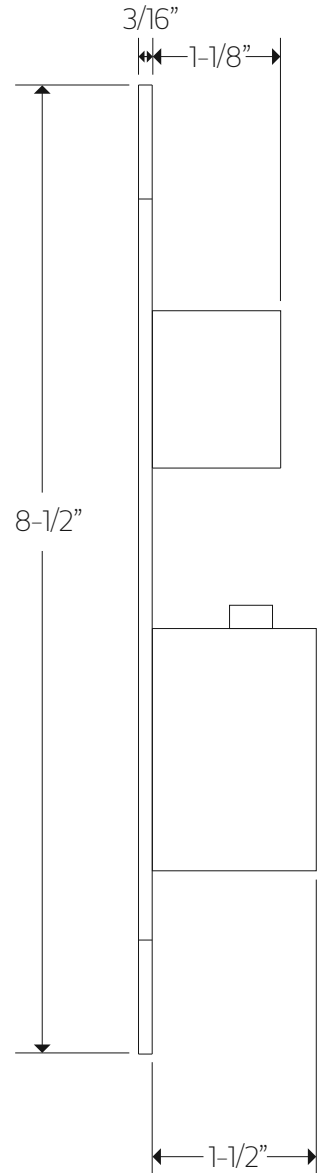

artos[®]

PS138

OPERATING SPECIFICATIONS

premier series shower set

FEATURES

Solid Brass
2-Outlets

INCLUDES

F903B-55TK
F901-9 & F703-1-ARZ
F703-4

OPERATING PRESSURE

Minimum: 15 psi
Maximum: 75 psi
+90psi it may be necessary to install a pressure reducer

OPERATING TEMPERATURE

Maximum: 176°

FLOW CAPACITY

Hand Shower: 2.0 USGPM
Shower Head: 1.8 USGPM

F901-9 APPROVAL

artos[®]

PS138

PRODUCT DIMENSIONS

premier series shower set

for F903B-55TK

artos[®]

PS138

PRODUCT DIMENSIONS

premier series shower set

for F703-4