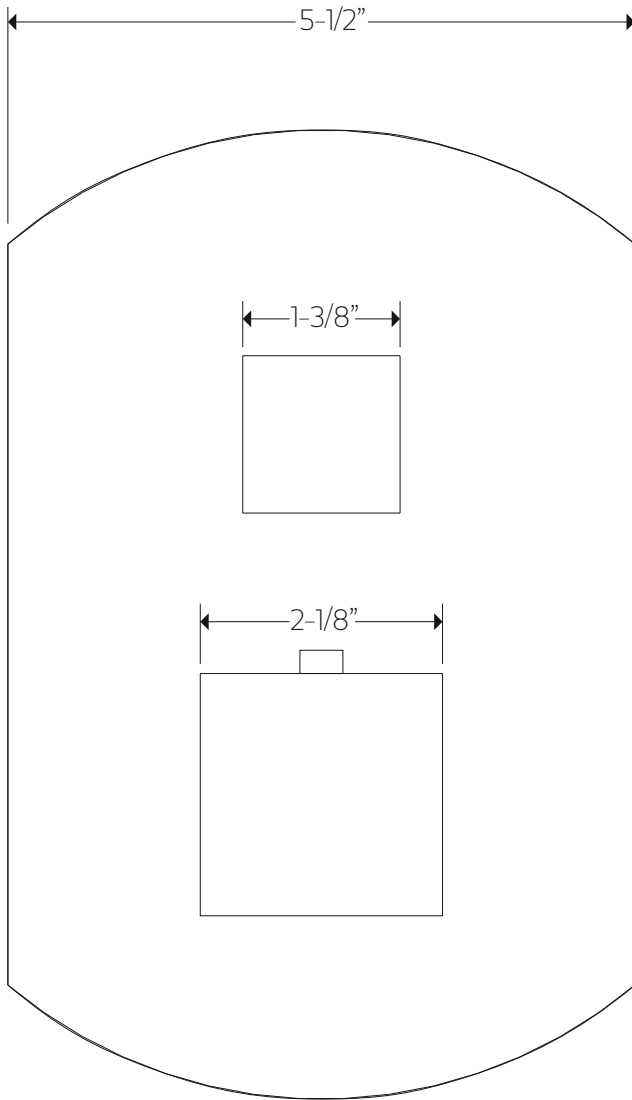

OPERATING PRESSURE

Minimum: 15 psi
Maximum: 75 psi
+90psi it may be necessary to install a pressure reducer

OPERATING TEMPERATURE

Maximum: 176°

FLOW CAPACITY

Hand Shower: 2.0 USGPM
Shower Head: 1.8 USGPM

F901-9 APPROVAL

artos[®]

PS138

PRODUCT DIMENSIONS

premier series shower set

for F903B-55TK

artos[®]

PS138

PRODUCT DIMENSIONS