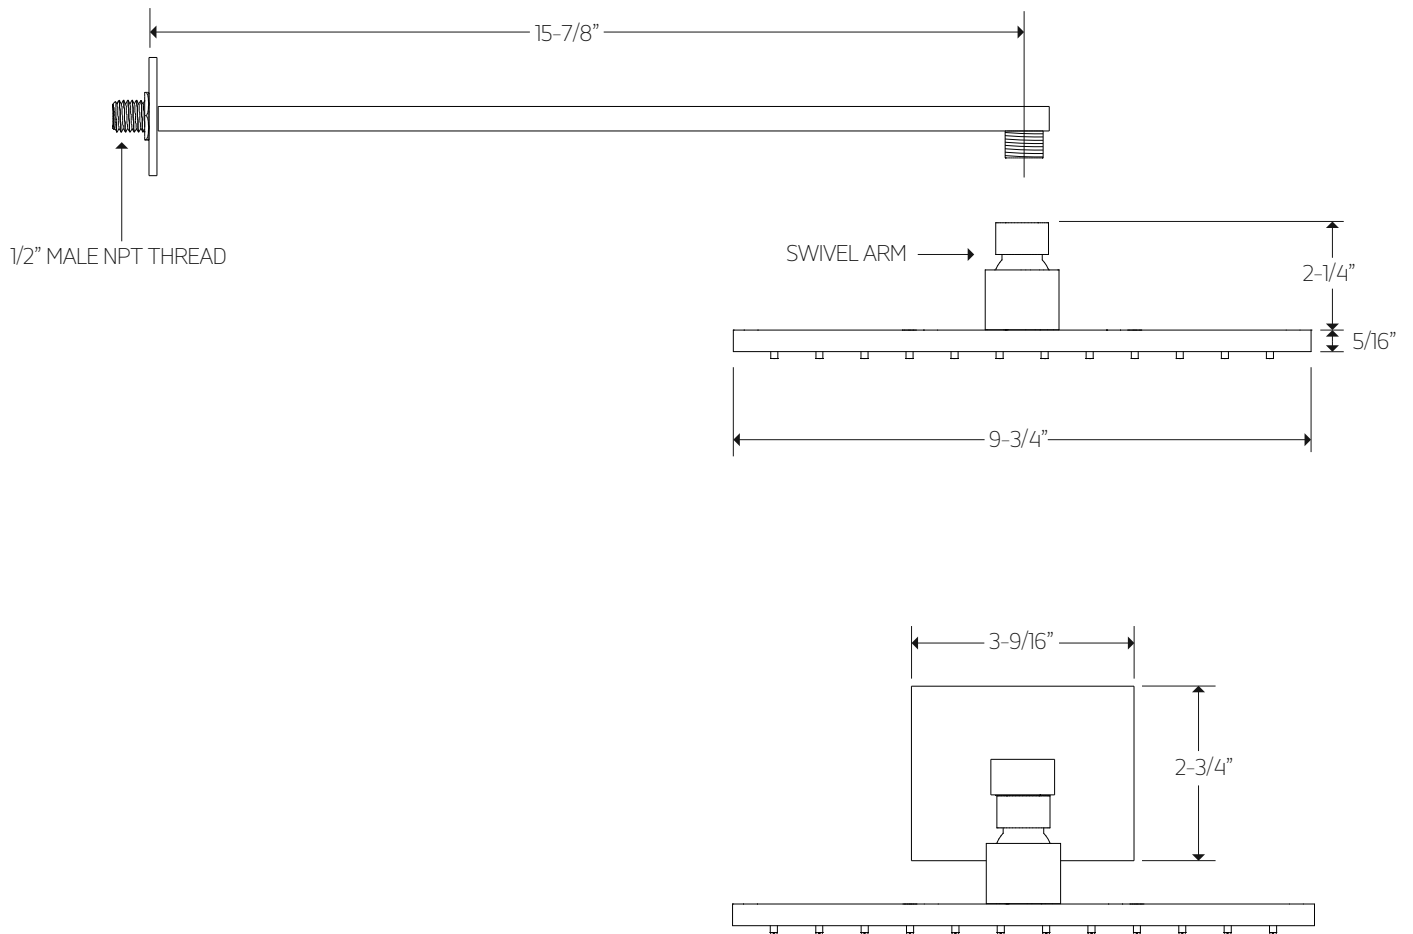

artos[®]

PS138

OPERATING SPECIFICATIONS

premier series shower set

FEATURES

Solid Brass
2-Outlets

INCLUDES

F903B-55TK
F901-9 & F703-1-ARZ
F703-4

artos[®]

PS138

PRODUCT DIMENSIONS

premier series shower set

for F903B-55TK

artos[®]

PS138

PRODUCT DIMENSIONS