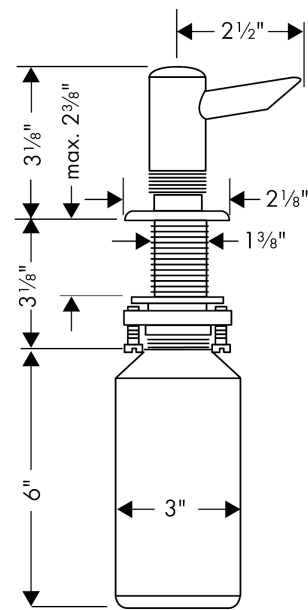

Soap Dispenser

Finishes : **chrome** Part no. : **40418000**

Description

Features

- Metal
- 10 oz capacity

Item details

List Price \$ 168.00

Compliance

Product image

Scale drawing

Soap Dispenser
 Finishes : **chrome**

Part no. : **40418000**

Exploded drawing

Year of production: **>05/95**

Soap Dispenser

Finishes : **chrome** Part no. : **40418000**

Spare parts list

Year of production: >**05/95**

Pos.	Description	Part no.	Price	PU
1	pump	94182000	-	1
2	pipe	97365000	-	1
3	fixing set (Ø 32)	13961000	-	1
4	bottle for lotion dispenser	94418000	-	1