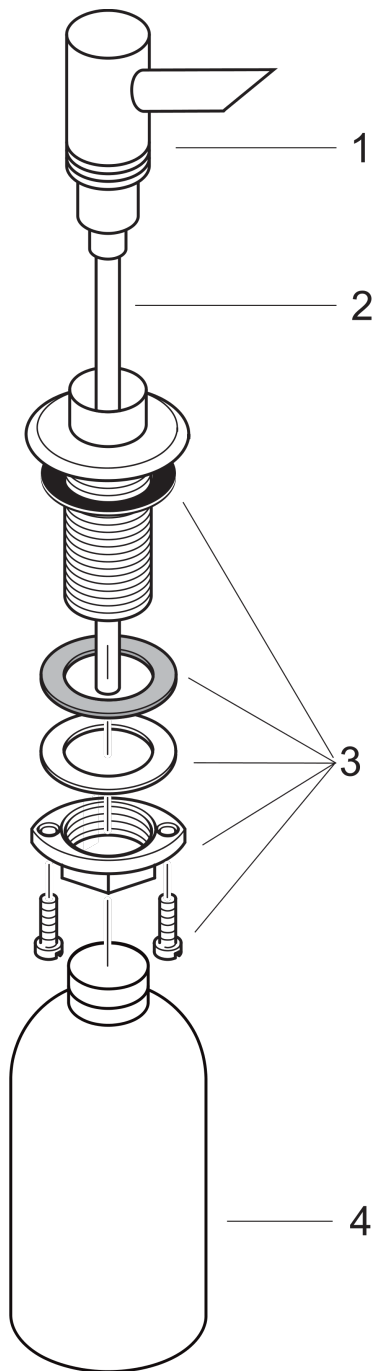

Soap Dispenser

Finishes : **chrome** Part no. : **40418000**

Description

Features

- Metal
- 10 oz capacity

Item details

List Price \$ 168.00

Compliance

Product image

Scale drawing

Soap Dispenser
 Finishes : **chrome**

Part no. : **40418000**

Exploded drawing

Year of production: **>05/95**

Soap Dispenser

Finishes : **chrome** Part no. : **40418000**

Spare parts list

Year of production: >**05/95**

Pos.	Description	Part no.	Price	PU
1	pump	94182000	-	1
2	pipe	97365000	-	1
3	fixing set (Ø 32)	13961000	-	1
4	bottle for lotion dispenser	94418000	-	1