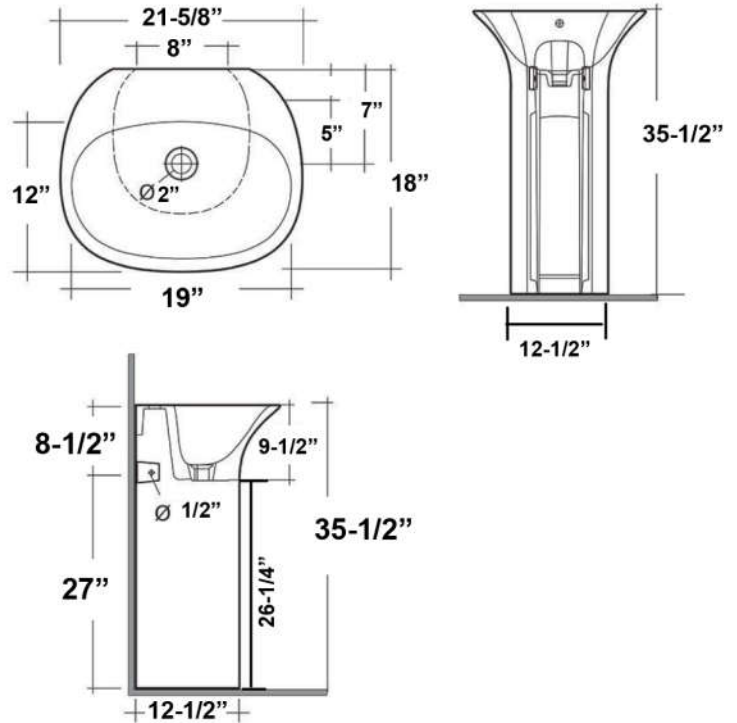

SENSATION 21-5/8" PEDESTAL LAVATORY

Cat.No
SE3-110WH

W: 21-5/8"
D: 18"
H: 35-1/2"

Back-view

Interior Dimensions:

Basin Interior:	19" x 12"
Basin Depth:	7-3/8"
Water depth to overflow:	5-1/2"
Back of basin to center of drain:	7-1/4"
Drain hole:	1-1/2"

Features:

- ▶ Fine fire clay construction
- ▶ Available with No hole (SE4-110WH)
- ▶ Transitional style
- ▶ Pre-drilled overflow
- ▶ Mounting Hardware Included (bracket)
- ▶ Back of column is open: 5-1/4"

Colors:

WH White

Compliance Certification
 Meets or exceeds the following specifications: ASME A112.19.1 2018 AND CSA B45.2-18 for Vitreous China fixtures.

Dimensions of fixture are nominal and may vary within the range of tolerances established by ASME Standard A112.19.2-18. Dimensions and specifications subject to change without notice.