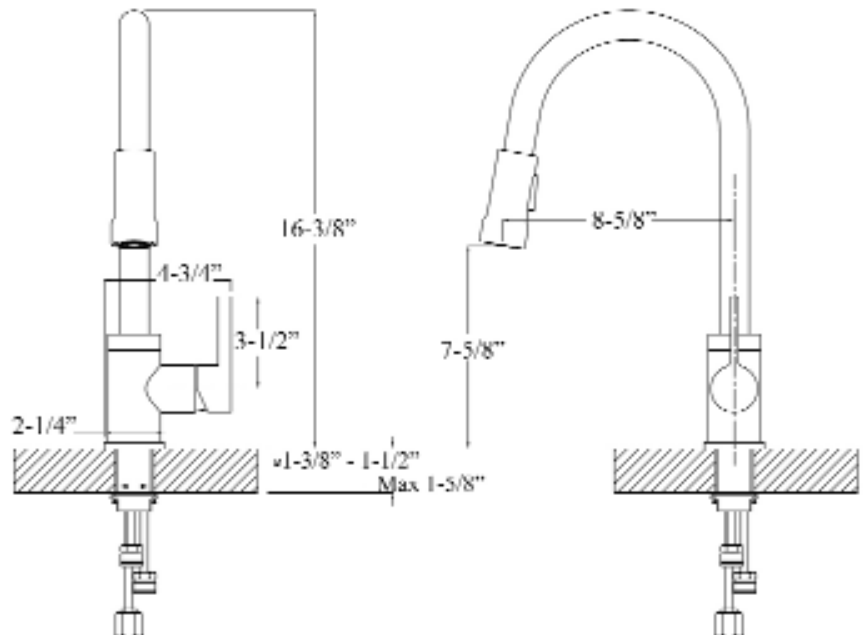

FIRTH SINGLE HANDLE KITCHEN FAUCET

Cat. No.
KFS414-L1

L: 4-³/₄"
W: 10-³/₈"
H: 16-³/₈"

Features:

- ▶ Constructed of solid brass
- ▶ Gooseneck spout
- ▶ Magnetic pull down spray
- ▶ Includes 2 braided hoses
- ▶ Hoses have 1/2" male connectors
- ▶ Ceramic disc cartridges
- ▶ Height to spout 7-⁵/₈"
- ▶ Spout reach 8-⁵/₈"
- ▶ Flow rate is 1.8 GPM at 60 psi
- ▶ cUPC/NSF/AB1953 Certified

Finishes:

- CP** Polished Chrome
BN Brushed Nickel
ORB Oil Rubbed Bronze

Dimensions of fixture are nominal and may vary. Dimensions and specifications subject to change without notice.