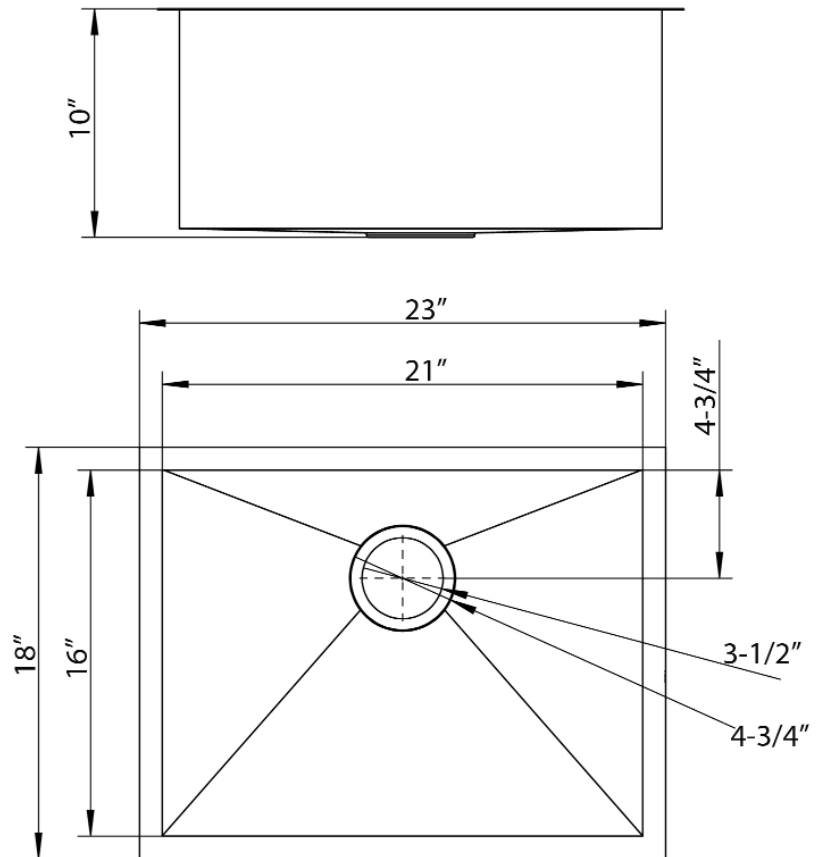

23" SABRINA RECTANGULAR STAINLESS STEEL PREP SINK

Cat. No
PSSSB2066-SS

W: 23"
D: 18"
H: 10"

***Please do NOT cut hole without
template or actual product.**

Interior Dimensions:

Basin Interior: 21" W x 16" D
Basin Depth: 9-1/2"

Features:

- ▶ Solid 16 gauge, 304 grade metal construction
- ▶ Single square bowl
- ▶ Matte finish
- ▶ Zero radius corners for easy cleaning
- ▶ Coated for sound insulation
- ▶ Mounting clips and template included
- ▶ Lip is 1-1/16" wide
- ▶ Drain is 3-1/2"
- ▶ Drain sold separately
- ▶ Wire grid available to purchase separately,
PSSSB2066-Wire

Dimensions of fixture are nominal and may vary within the range of tolerances established by ANSI Standard A112.19.2. Dimensions and specifications subject to change without notice.