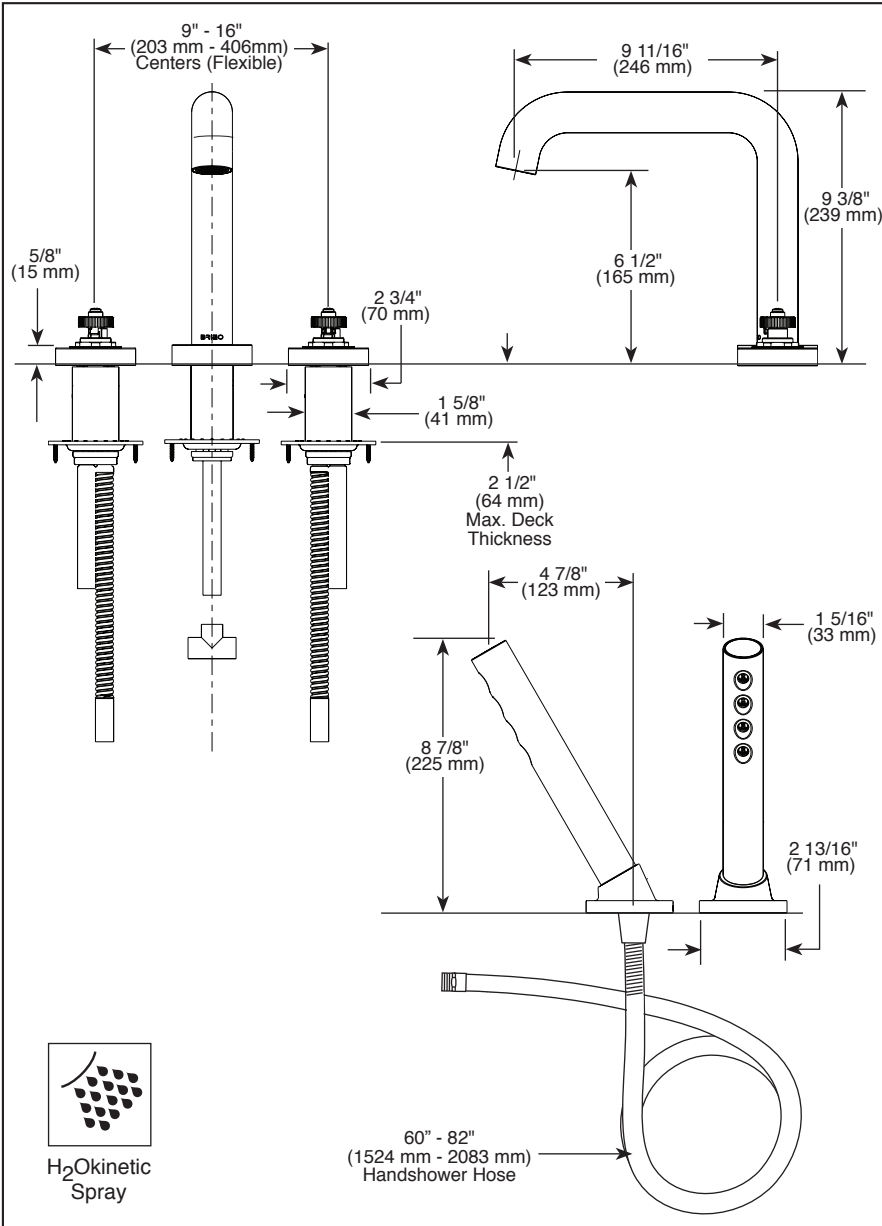

T67335-▲LHP

T67435-▲LHP

Submitted Model No.: _____

Specific Features: _____

H2Okinetik
Spray

BRIZO[®]

ROMAN TUB FAUCET TRIM

- Litze[®] Bath Collection
- Three Hole Installation (T67335-LHP)
- Four Hole Installation (T67435-LHP)

FEATURES:

- H₂Okinetic Technology[®]

STANDARD SPECIFICATIONS:

- Trim only for two handle Roman Tub faucet for concealed mounting
- Temperature and volume controlled with handles
- Rough-In kit required to complete installation, sold separately (R64707 for four hole and R62707 for three hole). There are separate specification sheets available for each rough-in kit.
- Handshower includes double check valves for backflow prevention (T67435)
- Handshower max flow rate 1.75 gpm @ 80 psi, 6.6 L/min @ 550 kPa
- 60" - 82" (1524 mm - 2083 mm) stretchable finished metal hose