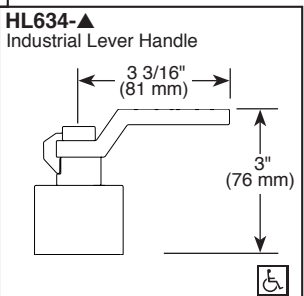

▲ Designate finish suffix

Brizo Kitchen & Bath Company reserves the right (1) to make changes in specifications and materials, and (2) to change or discontinue models, both without notice or obligation. Dimensions are for reference only. See current full-line price book or www.brizo.com for finish options and product availability.

BSP-B-T67335-LHP Rev. F

Brizo Kitchen & Bath Company

55 E. 111th Street, Indianapolis, Indiana 46280
350 South Edgeware Road, St. Thomas, ON N5P 4L1
© 2019 Brizo Kitchen & Bath Company