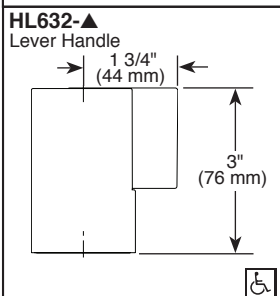

▲ Designate finish suffix

Brizo Kitchen & Bath Company reserves the right (1) to make changes in specifications and materials, and (2) to change or discontinue models, both without notice or obligation. Dimensions are for reference only. See current full-line price book or www.brizo.com for finish options and product availability.

BSP-B-T67335-LHP Rev. F

Brizo Kitchen & Bath Company

55 E. 111th Street, Indianapolis, Indiana 46280
350 South Edgeware Road, St. Thomas, ON N5P 4L1
© 2019 Brizo Kitchen & Bath Company