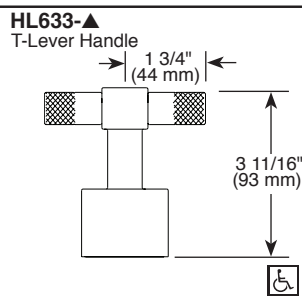

▲ Designate finish suffix

Brizo Kitchen & Bath Company reserves the right (1) to make changes in specifications and materials, and (2) to change or discontinue models, both without notice or obligation. Dimensions are for reference only. See current full-line price book or www.brizo.com for finish options and product availability.

BSP-B-T67335-LHP Rev. F

Brizo Kitchen & Bath Company

55 E. 111th Street, Indianapolis, Indiana 46280
350 South Edgeware Road, St. Thomas, ON N5P 4L1
© 2019 Brizo Kitchen & Bath Company