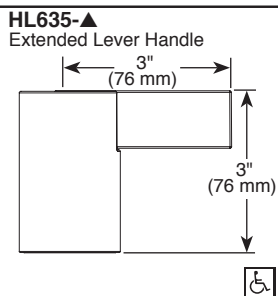

▲ Designate finish suffix

Brizo Kitchen & Bath Company reserves the right (1) to make changes in specifications and materials, and (2) to change or discontinue models, both without notice or obligation. Dimensions are for reference only. See current full-line price book or www.brizo.com for finish options and product availability.

BSP-B-T67335-LHP Rev. F

Brizo Kitchen & Bath Company

55 E. 111th Street, Indianapolis, Indiana 46280
350 South Edgeware Road, St. Thomas, ON N5P 4L1
© 2019 Brizo Kitchen & Bath Company