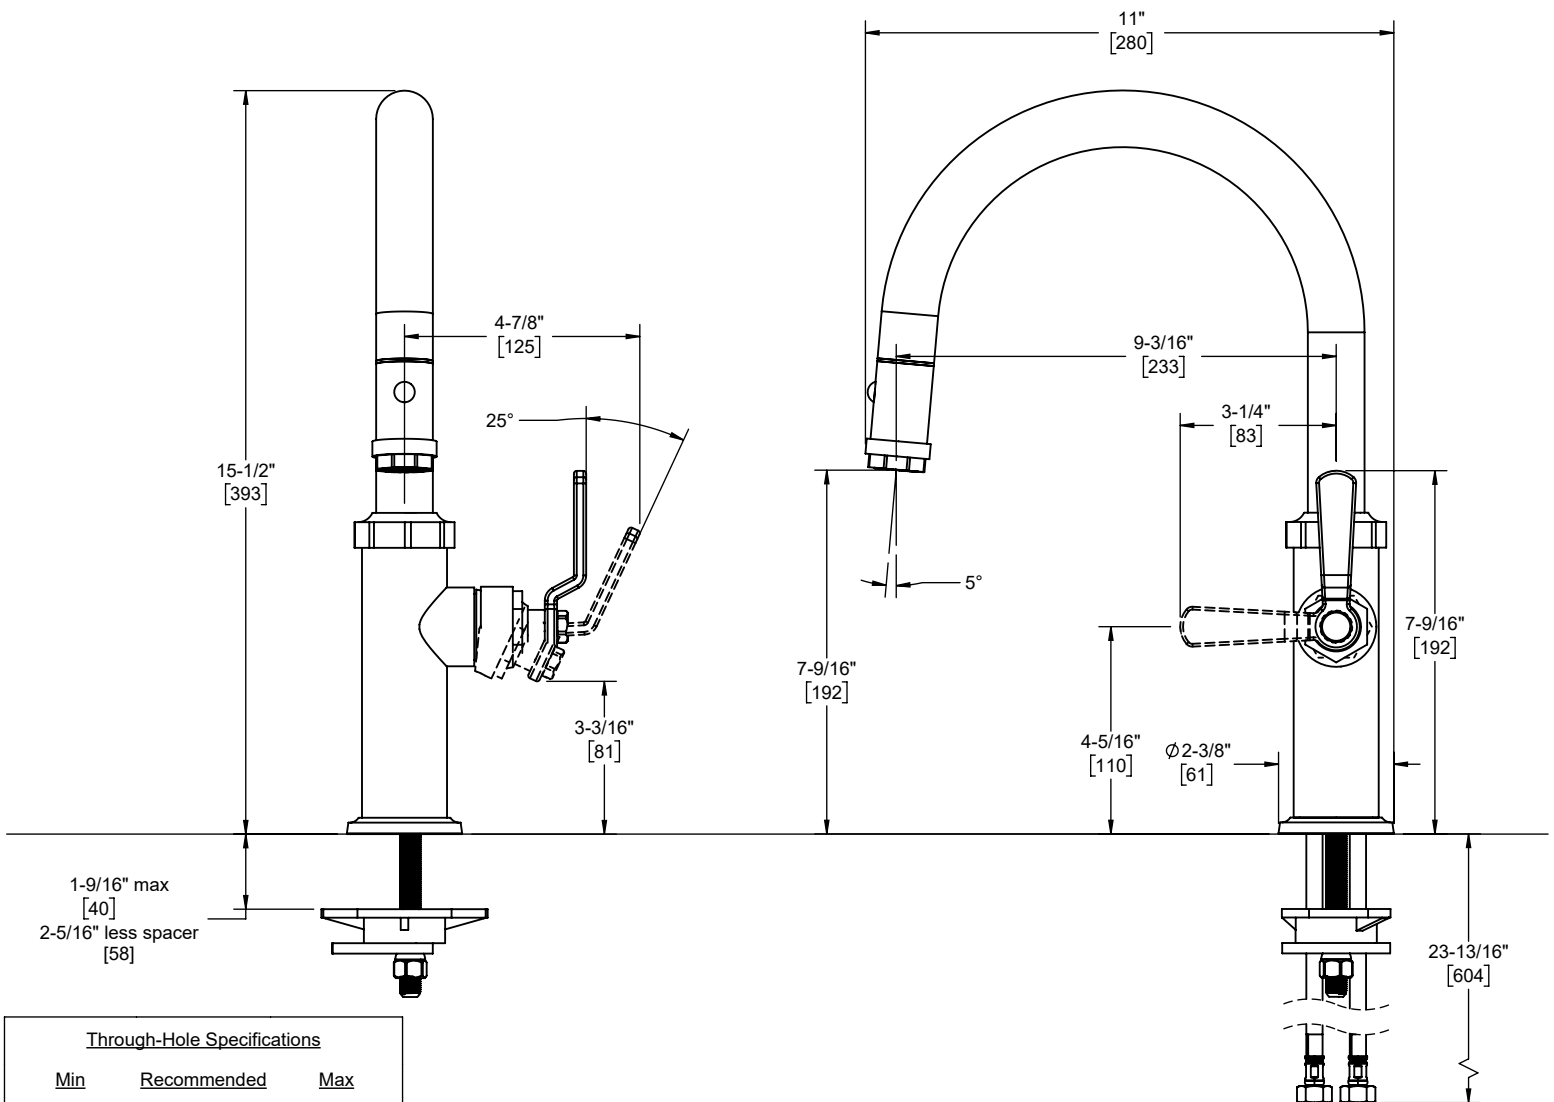

California Faucets®

Descanso Works®

Pull-Down Kitchen Faucet - Low Arc Spout

K81-102-BL

Features

- Available in 28 finishes including 13 PVD finishes
- All brass construction including sprayhead
- 360° rotating spout with magnetic sprayhead docking
- One button control for aerated or spray stream
- Spray jets have easy-to-clean surface
- Quiet polymer-braided hose with rotating joint
- Ceramic disc cartridge
- Max flow rate: 1.8 gpm (6.8 L/min)

K81-102-BL-ZZ shown

XX = denotes handle style

Codes/Standards Applicable

Product meets or exceeds the following:

- ASME A112.18.1/CSA B125.1
- NSF 61, NSF 372, CEC, & DOE
- Commonwealth of MA
- ADA compliant

Through-Hole Specifications

Min	Recommended	Max
Ø 1-1/4" [32]	Ø 1-3/8" [35]	Ø 1-3/8" [38]

Specifications subject to change without notice

Dimensions are inches, rounded to 1/16"
[Dimensions in brackets are mm, rounded to 1mm]