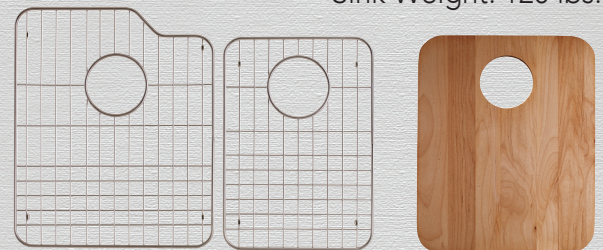

735
UM

Redondo

Redondo

Redondo

33" x 22" x 10" Left Bowl / 8" Right Bowl
Offset Undermount Kitchen Sink

Undermount Accessory Kit Included

Sink Weight: 120 lbs.

735-STC Sink Tray