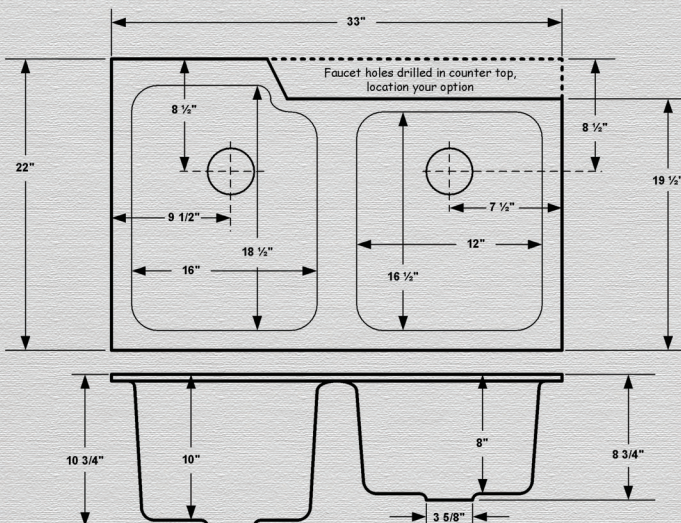

735
UM

Redondo

Redondo

Redondo

33" x 22" x 10" Left Bowl / 8" Right Bowl
Offset Undermount Kitchen Sink

Undermount Accessory Kit Included

Sink Weight: 120 lbs.

735-STC Sink Tray