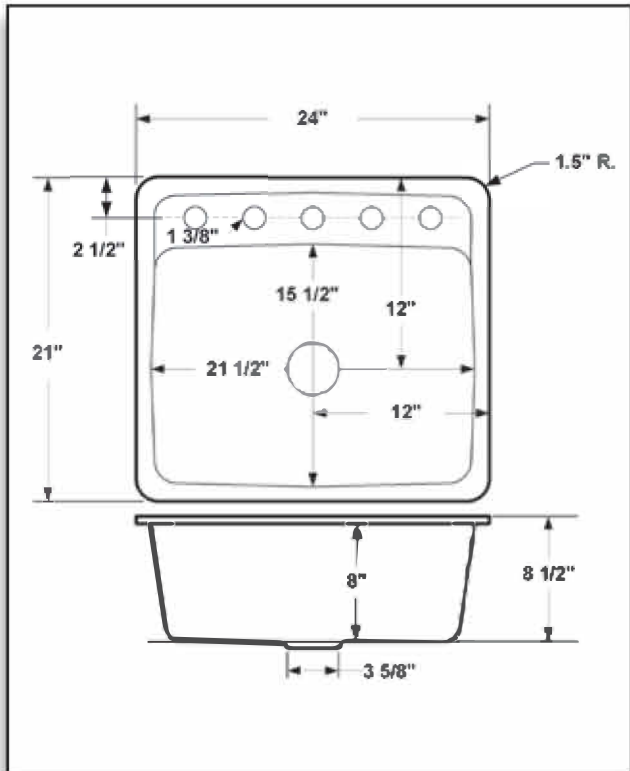

# Seaside

24" x 21" Kitchen Sink  
 Flat Rim  
 Tile-In or Undercounter Mount

Accessories (Sold Separately)  
 Mounting Rim

Seaside

Cat. No.	Size	Depth	Ship Wt.
750	24" x 21"	8.5"	78 lbs.

ACID RESISTANT ENAMEL ON CAST IRON  
 \*Rough-in dimensions may vary 1/4"