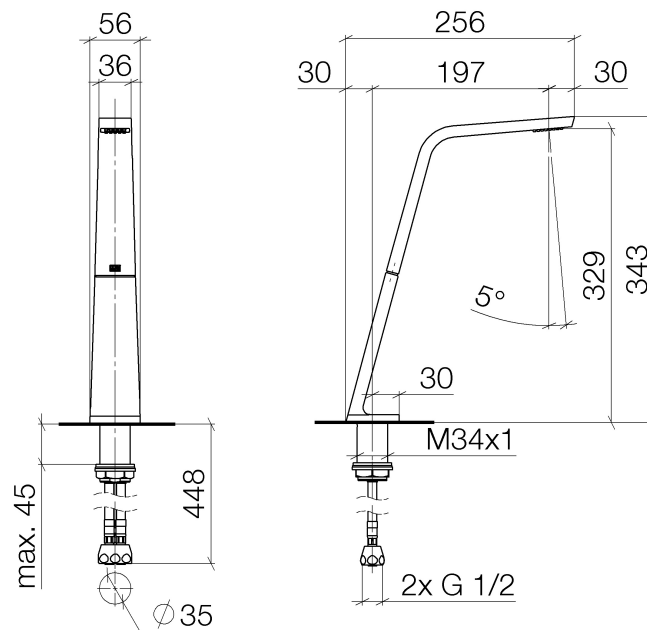

Touchfree Deck-mounted basin spout
Article number: 13717705

Exploded assembly drawing

Touchfree Deck-mounted basin spout

Article number: 13717705

Order quantity

No.	Article number	Name	Installation quantity
1	90117000300ff	spout	1
2	09311104490	pin	1
3	09160101690	ring	1
4	09230103490	flow reducer	1
5	09141013090	seal	1
6	0911100551090	connection	1
7	0430040160090	hose	2
8	09300120890	connection	1
9	0423100440690	fixing set	1
10	04233004000ff	threaded connector	2

Touchfree Deck-mounted basin spout

Article number: 13717705

Flow rate chart