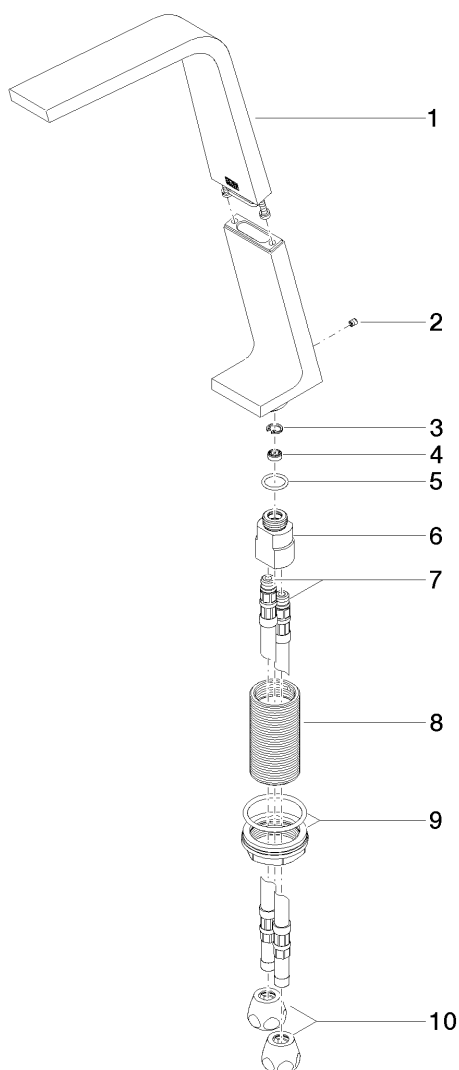

Touchfree Deck-mounted basin spout
Article number: 13717705

Exploded assembly drawing

Touchfree Deck-mounted basin spout

Article number: 13717705

Order quantity

No.	Article number	Name	Installation quantity
1	90117000300ff	spout	1
2	09311104490	pin	1
3	09160101690	ring	1
4	09230103490	flow reducer	1
5	09141013090	seal	1
6	0911100551090	connection	1
7	0430040160090	hose	2
8	09300120890	connection	1
9	0423100440690	fixing set	1
10	04233004000ff	threaded connector	2

Touchfree Deck-mounted basin spout

Article number: 13717705

Flow rate chart