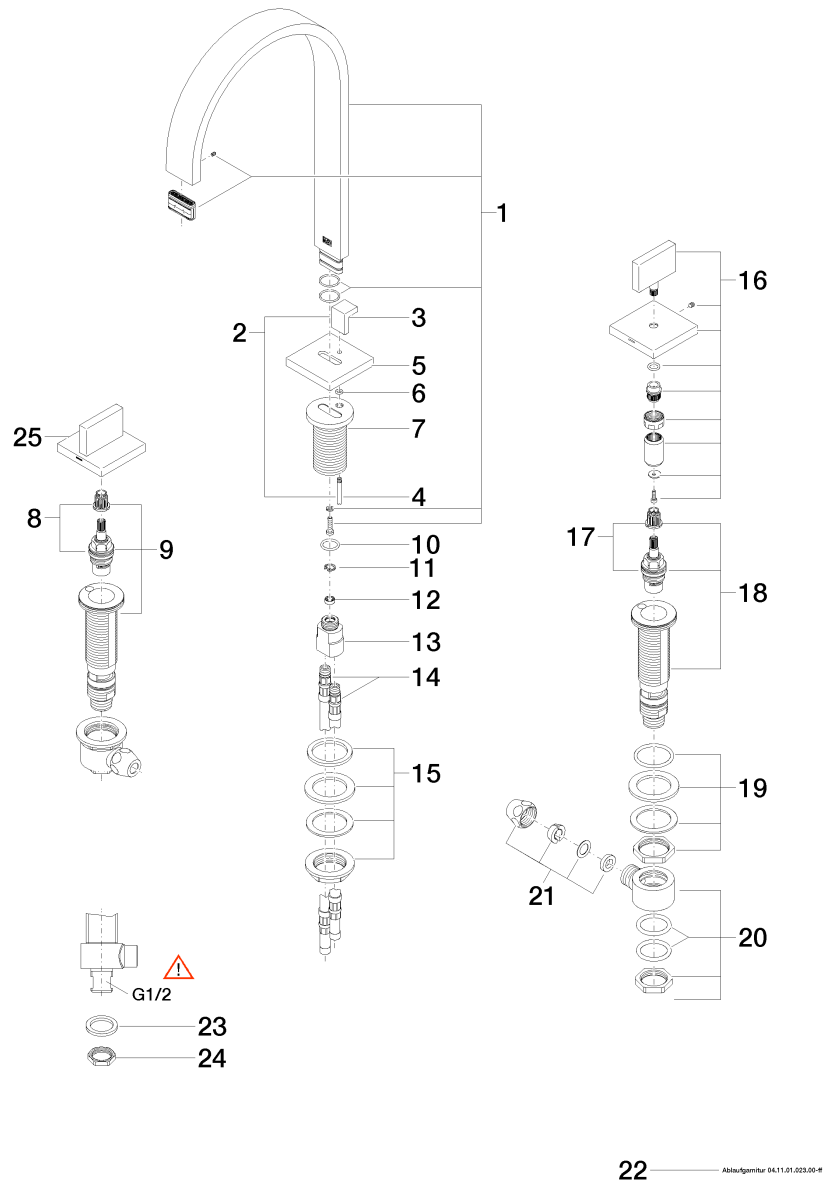

Exploded assembly drawing

Order quantity

No.	Article number	Name	Installation quantity
1	90282215502ff	spout	1
2	04207803080ff	pull-rod	1
3	092078030ff	handle	1
4	093109080ff	pull-rod	1
5	092778032ff	rosette	1
6	09141016690	seal	1
7	0911100541090	connection	1
8	9090031520090	top	1
9	0417110455290	side panel	1
10	09141013090	seal	1
11	09160101690	ring	1
12	09230103390	flow reducer	1
13	0911100551090	connection	1
14	0430040160090	hose	2
15	0423100090190	fixing set	1
16	90207800204ff	handle (cold)	1
17	9090031530090	top	1
18	0417110455390	side panel	1
19	0423100327890	fixing set	2
20	0417110231090	distributor	2
21	04233004000ff	threaded connector	2
22	04110102300ff	pop-up waste	1
23	09301105990	disc	2
24	09231001290	nut	2
25	90207800205ff	handle (hot)	1