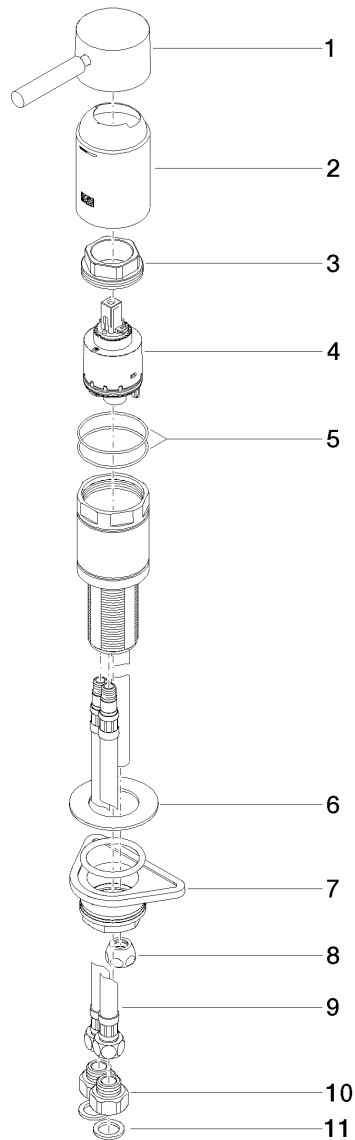

META Deck-mounted single-lever bath mixer

Article number: 29300660

Exploded assembly drawing

META Deck-mounted single-lever bath mixer

Article number: 29300660

Order quantity

No.	Article number	Name	Installation quantity
1	90206600500ff	handle	1
2	092830037ff	cover	1
3	09240444890	nut	1
4	9015050390090	cartridge	1
5	09141020190	seal	1
6	09301106090	disc	1
7	0423100440290	fixing set	1
8	0423300410090	threaded connector	1
9	0430040210090	hose	2
10	092403185ff	nipple	2
11	09140500490	seal	2

META Deck-mounted single-lever bath mixer

Article number: 29300660

Flow rate chart