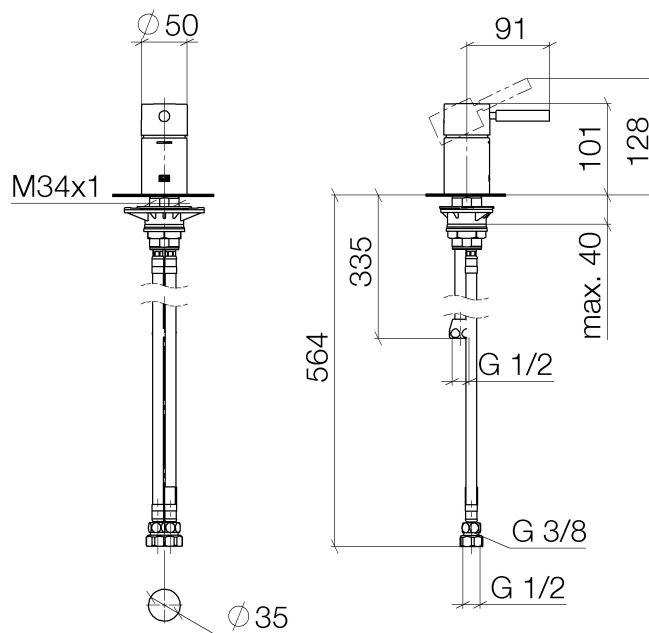

META Deck-mounted single-lever bath mixer

Article number: 29300660

Exploded assembly drawing

META Deck-mounted single-lever bath mixer

Article number: 29300660

Order quantity

No.	Article number	Name	Installation quantity
1	90206600500ff	handle	1
2	092830037ff	cover	1
3	09240444890	nut	1
4	9015050390090	cartridge	1
5	09141020190	seal	1
6	09301106090	disc	1
7	0423100440290	fixing set	1
8	0423300410090	threaded connector	1
9	0430040210090	hose	2
10	092403185ff	nipple	2
11	09140500490	seal	2

META Deck-mounted single-lever bath mixer

Article number: 29300660

Flow rate chart