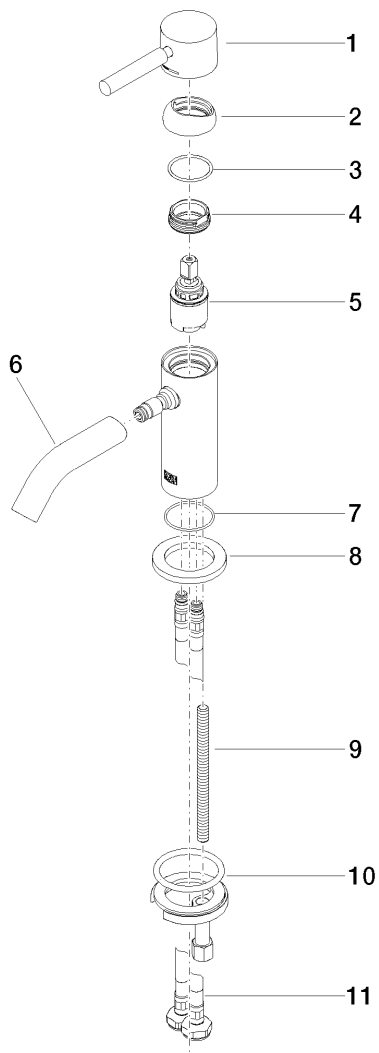

**META Single-lever basin mixer without pop-up waste 105mm**  
Article number: 33525660

**Exploded assembly drawing**

## META Single-lever basin mixer without pop-up waste 105mm

Article number: 33525660

### Order quantity

No.	Article number	Name	Installation quantity
1	90206600900ff	handle	1
2	092830043ff	cover	1
3	09141012090	seal	1
4	09240426690	nut	1
5	9015050440090	cartridge	1
6	90110621200ff	spout	1
7	09141020290	seal	1
8	092766006ff	rosette	1
9	09311101290	pin	1
10	0430110380090	fixing set	1
11	0430041000090	hose	2

**Flow rate chart**