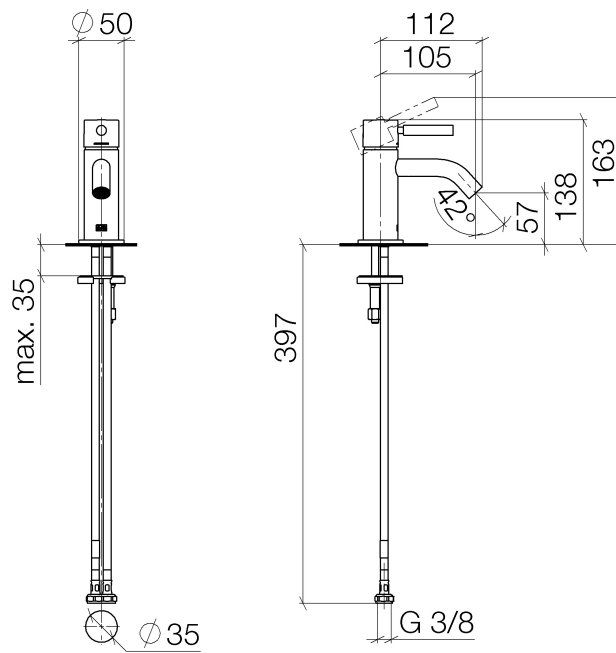

**META Single-lever basin mixer without pop-up waste 105mm**  
Article number: 33525660

**Exploded assembly drawing**

## META Single-lever basin mixer without pop-up waste 105mm

Article number: 33525660

### Order quantity

No.	Article number	Name	Installation quantity
1	90206600900ff	handle	1
2	092830043ff	cover	1
3	09141012090	seal	1
4	09240426690	nut	1
5	9015050440090	cartridge	1
6	90110621200ff	spout	1
7	09141020290	seal	1
8	092766006ff	rosette	1
9	09311101290	pin	1
10	0430110380090	fixing set	1
11	0430041000090	hose	2

**Flow rate chart**