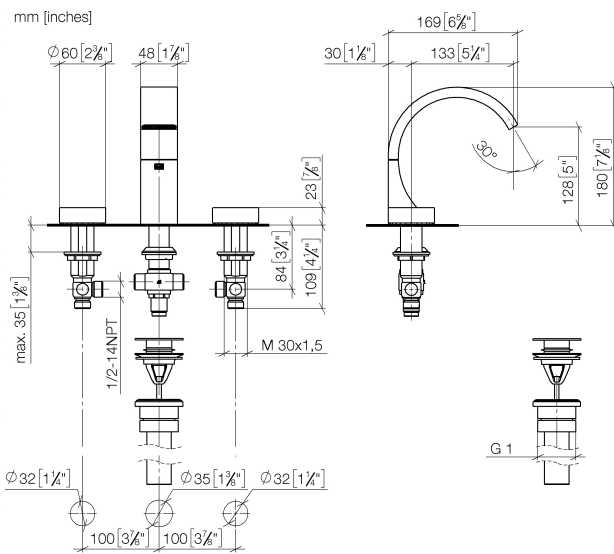

Sink - CYO

Three-hole lavatory mixer with drain Without design element - Brushed Dark Platinum

Article number: 20 710 811-99 0010

- 5-1/4" Projection
- US drain with overflow
- Rigid spout
- Rectangular aerated stream
- Total height 7-1/8"
- Height to aerator/spout outlet 5"
- Spout hole diameter 1-3/8"
- Valve hole diameter 1-1/4"
- Handle Ø 2-3/8"
- Water flow rate limited to max. 1.2 gpm
- lead-free
- NOTE: Handle inserts are sold separately!

Brushed Dark Platinum

Sink - CYO

Three-hole lavatory mixer with drain Without design element - Brushed Dark Platinum

Article number: 20 710 811-99 0010

Dimensional drawing

All dimensions in mm / inch = mm x 0,0394

Flow rate chart

Sink - CYO

Three-hole lavatory mixer with drain Without design element - Brushed Dark Platinum

Article number: 20 710 811-99 0010

Other surface finishes

Chrome

20 710 811-00 0010

Brushed Platinum

Sink - CYO

Three-hole lavatory mixer with drain Without design element - Brushed Dark Platinum

Article number: 20 710 811-99 0010

Spare parts list

| Number | Item Number | Designation | Number of units |
|--------|--------------------|--|-----------------|
| 1 | 13 715 811-99 | Lavatory spout, deck-mounted without drain - Brushed Dark Platinum | 1 |
| 2 | 90 18 40 290 00-99 | handle | 2 |
| 3 | 04 30 11 038 67 90 | fixing set | 2 |
| 4 | 04 17 11 055 61 90 | side panel | 2 |
| 5 | 04 30 04 096 00 90 | hose | 2 |
| 6 | 10 125 970-99 0010 | Umbrella drain 1 1/4" - Brushed Dark Platinum | 1 |