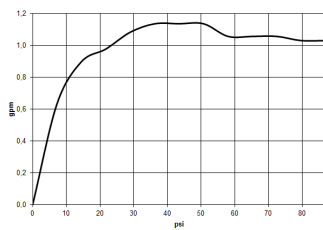

Sink - CYO

Three-hole lavatory mixer with drain Without design element - Brushed Dark Platinum

Article number: 20 710 811-99 0010

- 5-1/4" Projection
- US drain with overflow
- Rigid spout
- Rectangular aerated stream
- Total height 7-1/8"
- Height to aerator/spout outlet 5"
- Spout hole diameter 1-3/8"
- Valve hole diameter 1-1/4"
- Handle Ø 2-3/8"
- Water flow rate limited to max. 1.2 gpm
- lead-free
- NOTE: Handle inserts are sold separately!

Brushed Dark Platinum

Sink - CYO

Three-hole lavatory mixer with drain Without design element - Brushed Dark Platinum

Article number: 20 710 811-99 0010

Dimensional drawing

All dimensions in mm / inch = mm x 0,0394

Flow rate chart

Sink - CYO

Three-hole lavatory mixer with drain Without design element - Brushed Dark Platinum

Article number: 20 710 811-99 0010

Other surface finishes

Chrome

20 710 811-00 0010

Brushed Platinum