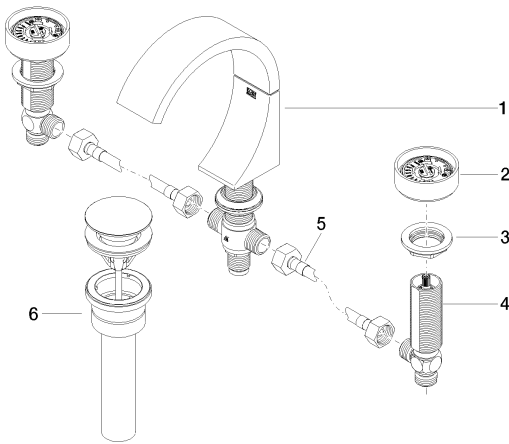

Sink - CYO

Three-hole lavatory mixer with drain Without design element - Brushed Dark Platinum

Article number: 20 710 811-99 0010

- 5-1/4" Projection
- US drain with overflow
- Rigid spout
- Rectangular aerated stream
- Total height 7-1/8"
- Height to aerator/spout outlet 5"
- Spout hole diameter 1-3/8"
- Valve hole diameter 1-1/4"
- Handle Ø 2-3/8"
- Water flow rate limited to max. 1.2 gpm
- lead-free
- NOTE: Handle inserts are sold separately!

Flow rate chart

Sink - CYO

Three-hole lavatory mixer with drain Without design element - Brushed Dark Platinum

Article number: 20 710 811-99 0010

Other surface finishes

Chrome

20 710 811-00 0010

Brushed Platinum

Sink - CYO

Three-hole lavatory mixer with drain Without design element - Brushed Dark Platinum

Article number: 20 710 811-99 0010

Spare parts list

| Number | Item Number | Designation | Number of units |
|--------|--------------------|--|-----------------|
| 1 | 13 715 811-99 | Lavatory spout, deck-mounted without drain - Brushed Dark Platinum | 1 |
| 2 | 90 18 40 290 00-99 | handle | 2 |
| 3 | 04 30 11 038 67 90 | fixing set | 2 |
| 4 | 04 17 11 055 61 90 | side panel | 2 |
| 5 | 04 30 04 096 00 90 | hose | 2 |
| 6 | 10 125 970-99 0010 | Umbrella drain 1 1/4" - Brushed Dark Platinum | 1 |