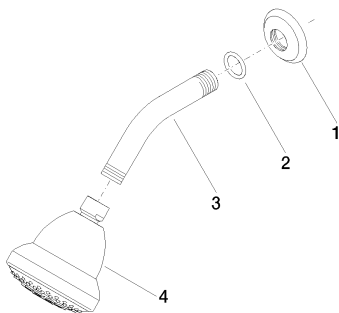

Bathtub - Madison
Showerhead - polished chrome
Article number: 28 508 360-00 0010

- 7-7/8" Projection
- Ball-joint pivotable through 30°
- 3 individual sprays (standard, soft, massage)
- Descaling system
- Ø 3-3/4"
- Flange diameter 2-1/8"
- 1/2" connection
- Water flow rate limited to max. 2 gpm

polished chrome

Dimensional drawing

All dimensions in mm / inch = mm x 0,0394

Bathtub - Madison
Showerhead - polished chrome
Article number: 28 508 360-00 0010

Flow rate chart

Bathtub - Madison
Showerhead - polished chrome
Article number: 28 508 360-00 0010

Spare parts list

Number	Item Number	Designation	Number of units
1	09 27 35 003-00	rosette	1
2	09 14 10 026 90	seal	1
3	09 11 03 011-00	connection	1
4	04 12 11 120 01-00	shower	1