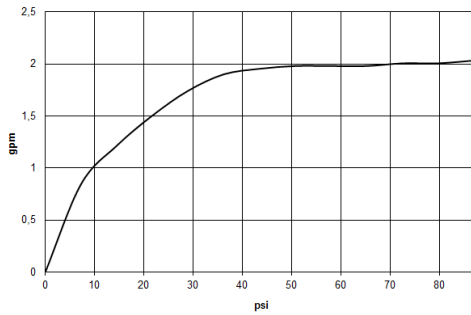

Bathtub - Madison
Showerhead - polished chrome
Article number: 28 508 360-00 0010

- 7-7/8" Projection
- Ball-joint pivotable through 30°
- 3 individual sprays (standard, soft, massage)
- Descaling system
- Ø 3-3/4"
- Flange diameter 2-1/8"
- 1/2" connection
- Water flow rate limited to max. 2 gpm

polished chrome

Dimensional drawing

All dimensions in mm / inch = mm x 0,0394

Bathtub - Madison
Showerhead - polished chrome
Article number: 28 508 360-00 0010

Flow rate chart

Bathtub - Madison
Showerhead - polished chrome
Article number: 28 508 360-00 0010