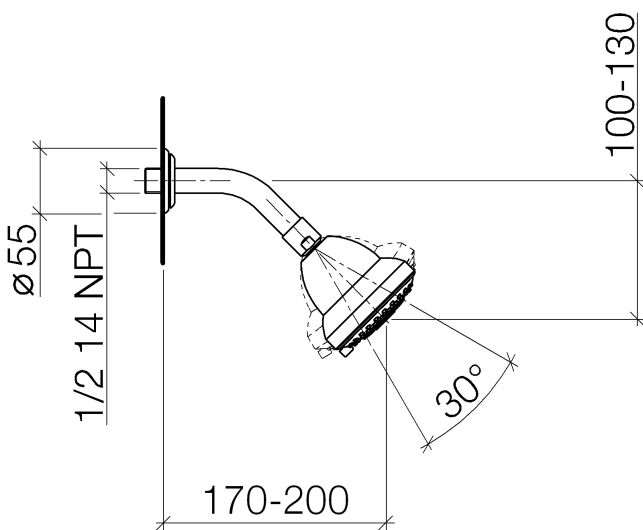

Bathtub - Madison
Showerhead - polished chrome
Article number: 28 508 360-00 0010

- 7-7/8" Projection
- Ball-joint pivotable through 30°
- 3 individual sprays (standard, soft, massage)
- Descaling system
- Ø 3-3/4"
- Flange diameter 2-1/8"
- 1/2" connection
- Water flow rate limited to max. 2 gpm

polished chrome

Dimensional drawing

All dimensions in mm / inch = mm x 0,0394

Bathtub - Madison
Showerhead - polished chrome
Article number: 28 508 360-00 0010

Flow rate chart

Bathtub - Madison
Showerhead - polished chrome
Article number: 28 508 360-00 0010

Spare parts list

Number	Item Number	Designation	Number of units
1	09 27 35 003-00	rosette	1
2	09 14 10 026 90	seal	1
3	09 11 03 011-00	connection	1
4	04 12 11 120 01-00	shower	1