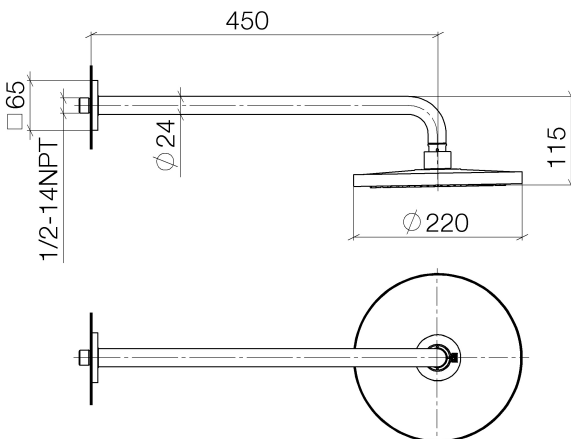

Shower - IMO

Rain shower wall-mounted - polished chrome

Article number: 28 649 670-00 0010

- 17-3/4" Projection
- Stream: Rain
- Descaling system
- Rain shower \varnothing 8-5/8"
- Flange 2-1/2" x 2-1/2"
- 1/2" connection
- Water flow rate limited to max. 1.8 gpm

polished chrome

Accessory is required for this item.

Dimensional drawing

All dimensions in mm / inch = mm x 0,0394

Shower - IMO
Rain shower wall-mounted - polished chrome
Article number: 28 649 670-00 0010

Flow rate chart

Shower - IMO

Rain shower wall-mounted - polished chrome

Article number: 28 649 670-00 0010

Other surface finishes

platinum matte

28 649 670-06 0010

platinum

Required article

35 085 970-90 0010

Concealed wall elbow -

Shower - IMO

Rain shower wall-mounted - polished chrome

Article number: 28 649 670-00 0010

Spare parts list

Number	Item Number	Designation	Number of units
1	04 30 31 032 00 90	fixing set	1
2	09 17 20 120 90	holder	1
3	09 14 10 150 90	seal	2
4	09 27 67 015-00	rosette	1
5	09 31 11 038 90	pin	1
6	90 11 03 070 00-00	pipe	1
7	09 23 01 075 90	insert	1
8	09 30 09 069 90	key	2