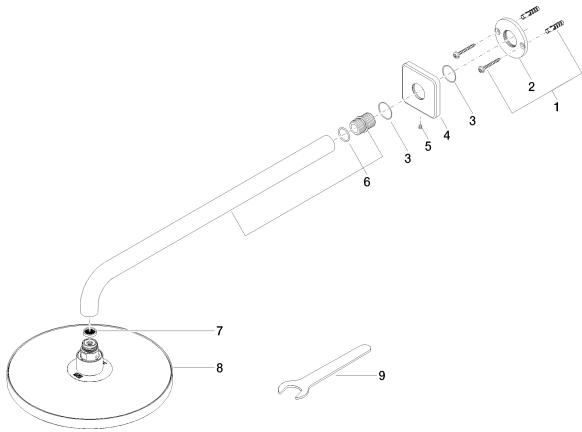

Shower - IMO

Rain shower wall-mounted - polished chrome

Article number: 28 649 670-00 0010

- 17-3/4" Projection
- Stream: Rain
- Descaling system
- Rain shower \varnothing 8-5/8"
- Flange 2-1/2" x 2-1/2"
- 1/2" connection
- Water flow rate limited to max. 1.8 gpm

polished chrome

Accessory is required for this item.

Dimensional drawing

All dimensions in mm / inch = mm x 0,0394

Shower - IMO
Rain shower wall-mounted - polished chrome
Article number: 28 649 670-00 0010

Flow rate chart

Shower - IMO

Rain shower wall-mounted - polished chrome

Article number: 28 649 670-00 0010

Other surface finishes

platinum matte

28 649 670-06 0010

platinum

Required article

35 085 970-90 0010

Concealed wall elbow -

Shower - IMO

Rain shower wall-mounted - polished chrome

Article number: 28 649 670-00 0010

Spare parts list

Number	Item Number	Designation	Number of units
1	04 30 31 032 00 90	fixing set	1
2	09 17 20 120 90	holder	1
3	09 14 10 150 90	seal	2
4	09 27 67 015-00	rosette	1
5	09 31 11 038 90	pin	1
6	90 11 03 070 00-00	pipe	1
7	09 23 01 075 90	insert	1
8	09 30 09 069 90	key	2