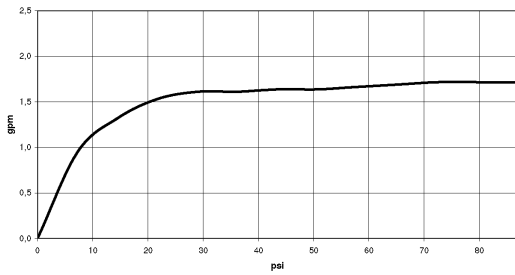

Shower - IMO

Rain shower wall-mounted - polished chrome

Article number: 28 649 670-00 0010

- 17-3/4" Projection
- Stream: Rain
- Descaling system
- Rain shower \varnothing 8-5/8"
- Flange 2-1/2" x 2-1/2"
- 1/2" connection
- Water flow rate limited to max. 1.8 gpm

polished chrome

Accessory is required for this item.

Dimensional drawing

All dimensions in mm / inch = mm x 0,0394

Shower - IMO
Rain shower wall-mounted - polished chrome
Article number: 28 649 670-00 0010

Flow rate chart

Shower - IMO

Rain shower wall-mounted - polished chrome

Article number: 28 649 670-00 0010

Other surface finishes

platinum matte

28 649 670-06 0010

platinum