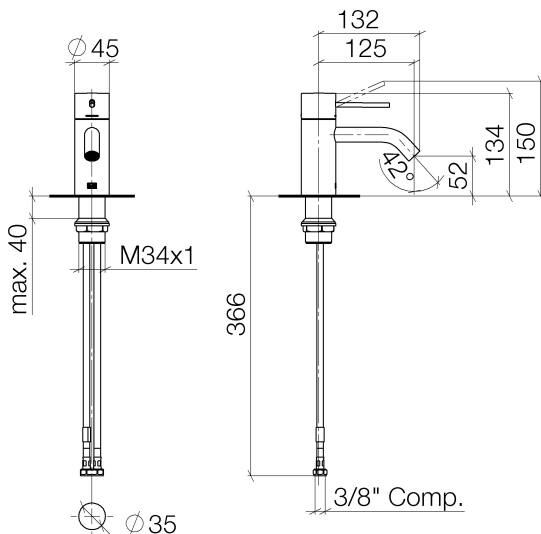

## Sink - Meta

META SLIM Single-lever lavatory mixer without drain - polished chrome

Article number: 33 526 662-00 0010

- 4-7/8" Projection
- Rigid spout
- Round aerated stream
- Total height 5-1/4"
- Height to aerator/spout outlet 2"
- 1-3/8" hole diameter
- 2 x pressure hose with 3/8" compression fitting
- Water flow rate limited to max. 1.2 gpm
- lead-free
- (ADA)

## Dimensional drawing

All dimensions in mm / inch = mm x 0,0394

## Sink - Meta

META SLIM Single-lever lavatory mixer without drain - polished chrome

Article number: 33 526 662-00 0010