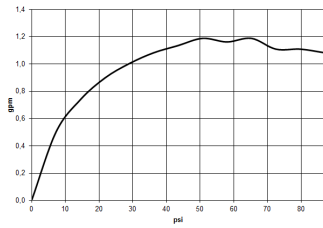

## Dimensional drawing

All dimensions in mm / inch = mm x 0,0394

## Flow rate chart