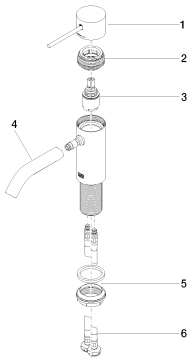

## Dimensional drawing

All dimensions in mm / inch = mm x 0,0394

## Sink - Meta

META SLIM Single-lever lavatory mixer without drain - polished chrome

Article number: 33 526 662-00 0010

### Spare parts list

Number	Item Number	Designation	Number of units
1	90 20 66 020 00-00	handle	1
2	90 24 04 536 00 90	threaded connector	1
3	90 15 05 042 00 90	cartridge	1
4	90 11 06 206 01-00	spout	1
5	04 23 10 044 07 90	fixing set	1
6	04 30 04 102 00 90	Flexible supply line 3/8"	2