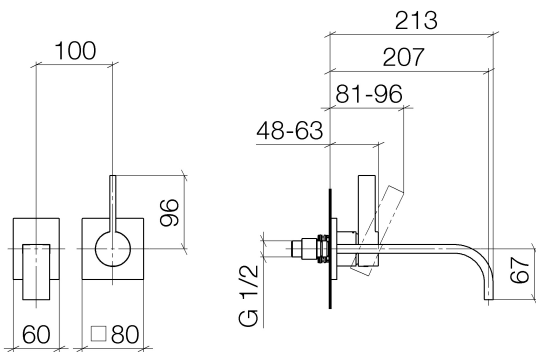

Sink - MEM

Wall-mounted single-lever mixer without drain - polished chrome

Article number: 36 861 782-00 0010

- 8-1/8" Projection
- Rigid spout
- Rectangular aerated stream
- Spout hole diameter 1-1/2"
- Hole diameter single-lever mixer 2-1/4"
- 3-1/8" x 2-3/8" flange for spout
- Flange for mixer 3-1/8" x 3-1/8"
- Water flow rate limited to max. 1.2 gpm
- lead-free
- (ADA)

polished chrome

Accessory is required for this item.

Dimensional drawing

Sink - MEM

Wall-mounted single-lever mixer without drain - polished chrome

Article number: 36 861 782-00 0010

All dimensions in mm / inch = mm x 0,0394

Flow rate chart

Sink - MEM

Wall-mounted single-lever mixer without drain - polished chrome

Article number: 36 861 782-00 0010

Other surface finishes

platinum matte

36 861 782-06 0010

platinum

Number	Item Number	Designation	Number of units
1	09 24 03 072 10 90	nipple	1
2	90 27 78 055 00-00	rosette	1
3	04 28 22 149 10-00	spout	1
4	90 29 03 118 00 90	aerator	1
5	09 20 78 058-00	handle	1
6	09 31 11 030 90	pin	1
7	09 31 20 109 90	plug	1
8	09 11 02 288-00	cover	1
9	09 27 78 039-00	rosette	1
10	09 14 10 049 90	seal	1
11	90 15 05 064 01 90	cartridge	1
12	09 30 09 064 90	key	1