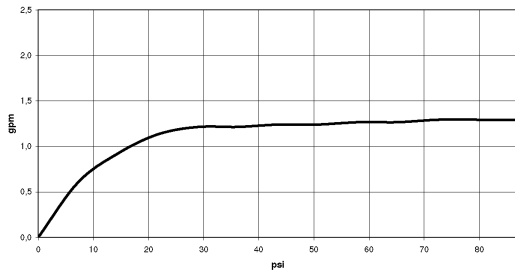

Sink - MEM

Wall-mounted single-lever mixer without drain - polished chrome

Article number: 36 861 782-00 0010

All dimensions in mm / inch = mm x 0,0394

Flow rate chart