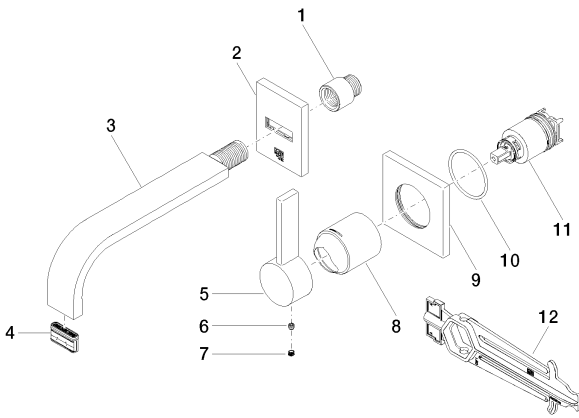

Required article

35 860 970-90 0010

Rough for wall-mounted
faucet mixer on right -

Sink - MEM

Wall-mounted single-lever mixer without drain - polished chrome

Article number: 36 861 782-00 0010

Spare parts list

Number	Item Number	Designation	Number of units
1	09 24 03 072 10 90	nipple	1
2	90 27 78 055 00-00	rosette	1
3	04 28 22 149 10-00	spout	1
4	90 29 03 118 00 90	aerator	1
5	09 20 78 058-00	handle	1
6	09 31 11 030 90	pin	1
7	09 31 20 109 90	plug	1
8	09 11 02 288-00	cover	1
9	09 27 78 039-00	rosette	1
10	09 14 10 049 90	seal	1
11	90 15 05 064 01 90	cartridge	1
12	09 30 09 064 90	key	1