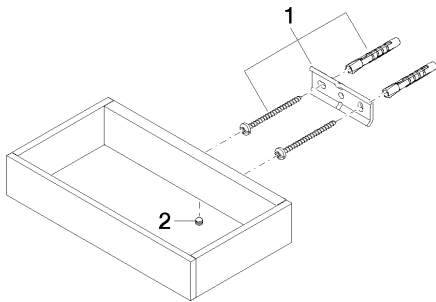

Sink - MEM

Towel ring - polished chrome

Article number: 83 200 780-00

Other surface finishes

More custom finish options are available via special production (xTra Service). Please see our finish matrix for availability and pricing or contact a Dornbracht representative.

Spare parts list

Number	Item Number	Designation	Number of units
1	05 17 20 718 00 90	fixing set	1
2	04 31 11 112 00 90	pin	1