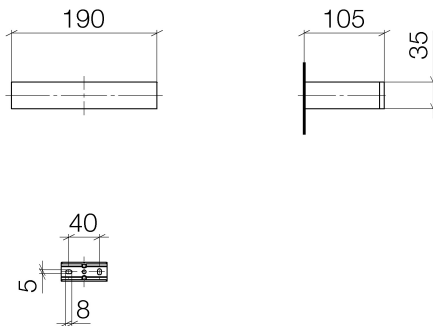

Sink - MEM

Towel ring - polished chrome

Article number: 83 200 780-00

- Width 7-1/2"
- Height 1-3/8"
- 4-1/8" Projection

polished chrome

Dimensional drawing

All dimensions in mm / inch = mm x 0,0394

Sink - MEM