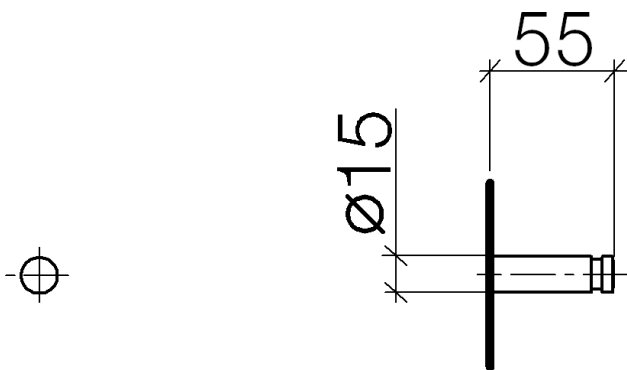

Bathtub - Lissé
Hook - polished chrome
Article number: 83 251 220-00

• 2-1/8" Projection

polished chrome

Dimensional drawing

All dimensions in mm / inch = mm x 0,0394

Bathtub - Lissé

Hook - polished chrome

Article number: 83 251 220-00

Bathtub - Lissé

Hook - polished chrome

Article number: 83 251 220-00

Other surface finishes

platinum matte
83 251 220-06

platinum
83 251 220-08

Durabrass
83 251 220-09

white matte
83 251 220-10