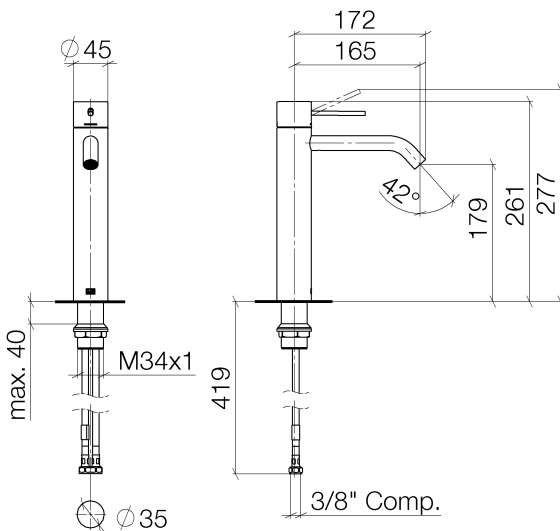

Sink - Meta

META SLIM Single-lever lavatory mixer with extended shank without drain - platinum matte

Article number: 33 539 662-06 0010

- 6-1/2" Projection
- Rigid spout
- Round aerated stream
- Total height 10-1/4"
- Height to aerator/spout outlet 7"
- 1-3/8" hole diameter
- 2 x pressure hose with 3/8" compression fitting
- Water flow rate limited to max. 1.2 gpm
- lead-free
- (ADA)
- For combination with vessel sinks.

platinum matte

Dimensional drawing

All dimensions in mm / inch = mm x 0,0394

## Sink - Meta

META SLIM Single-lever lavatory mixer with extended shank without drain - platinum matte

Article number: 33 539 662-06 0010