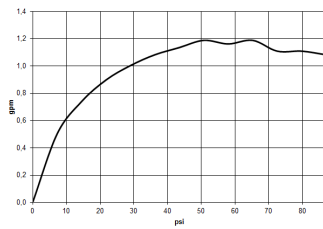

Sink - Meta

META SLIM Single-lever lavatory mixer with extended shank without drain - platinum matte

Article number: 33 539 662-06 0010

- 6-1/2" Projection
- Rigid spout
- Round aerated stream
- Total height 10-1/4"
- Height to aerator/spout outlet 7"
- 1-3/8" hole diameter
- 2 x pressure hose with 3/8" compression fitting
- Water flow rate limited to max. 1.2 gpm
- lead-free
- (ADA)
- For combination with vessel sinks.

platinum matte

Dimensional drawing

All dimensions in mm / inch = mm x 0,0394

## Flow rate chart