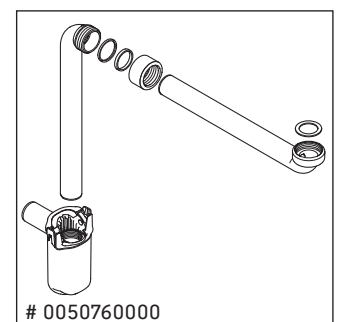

## Mounting instructions

**Vero Air # 235010**