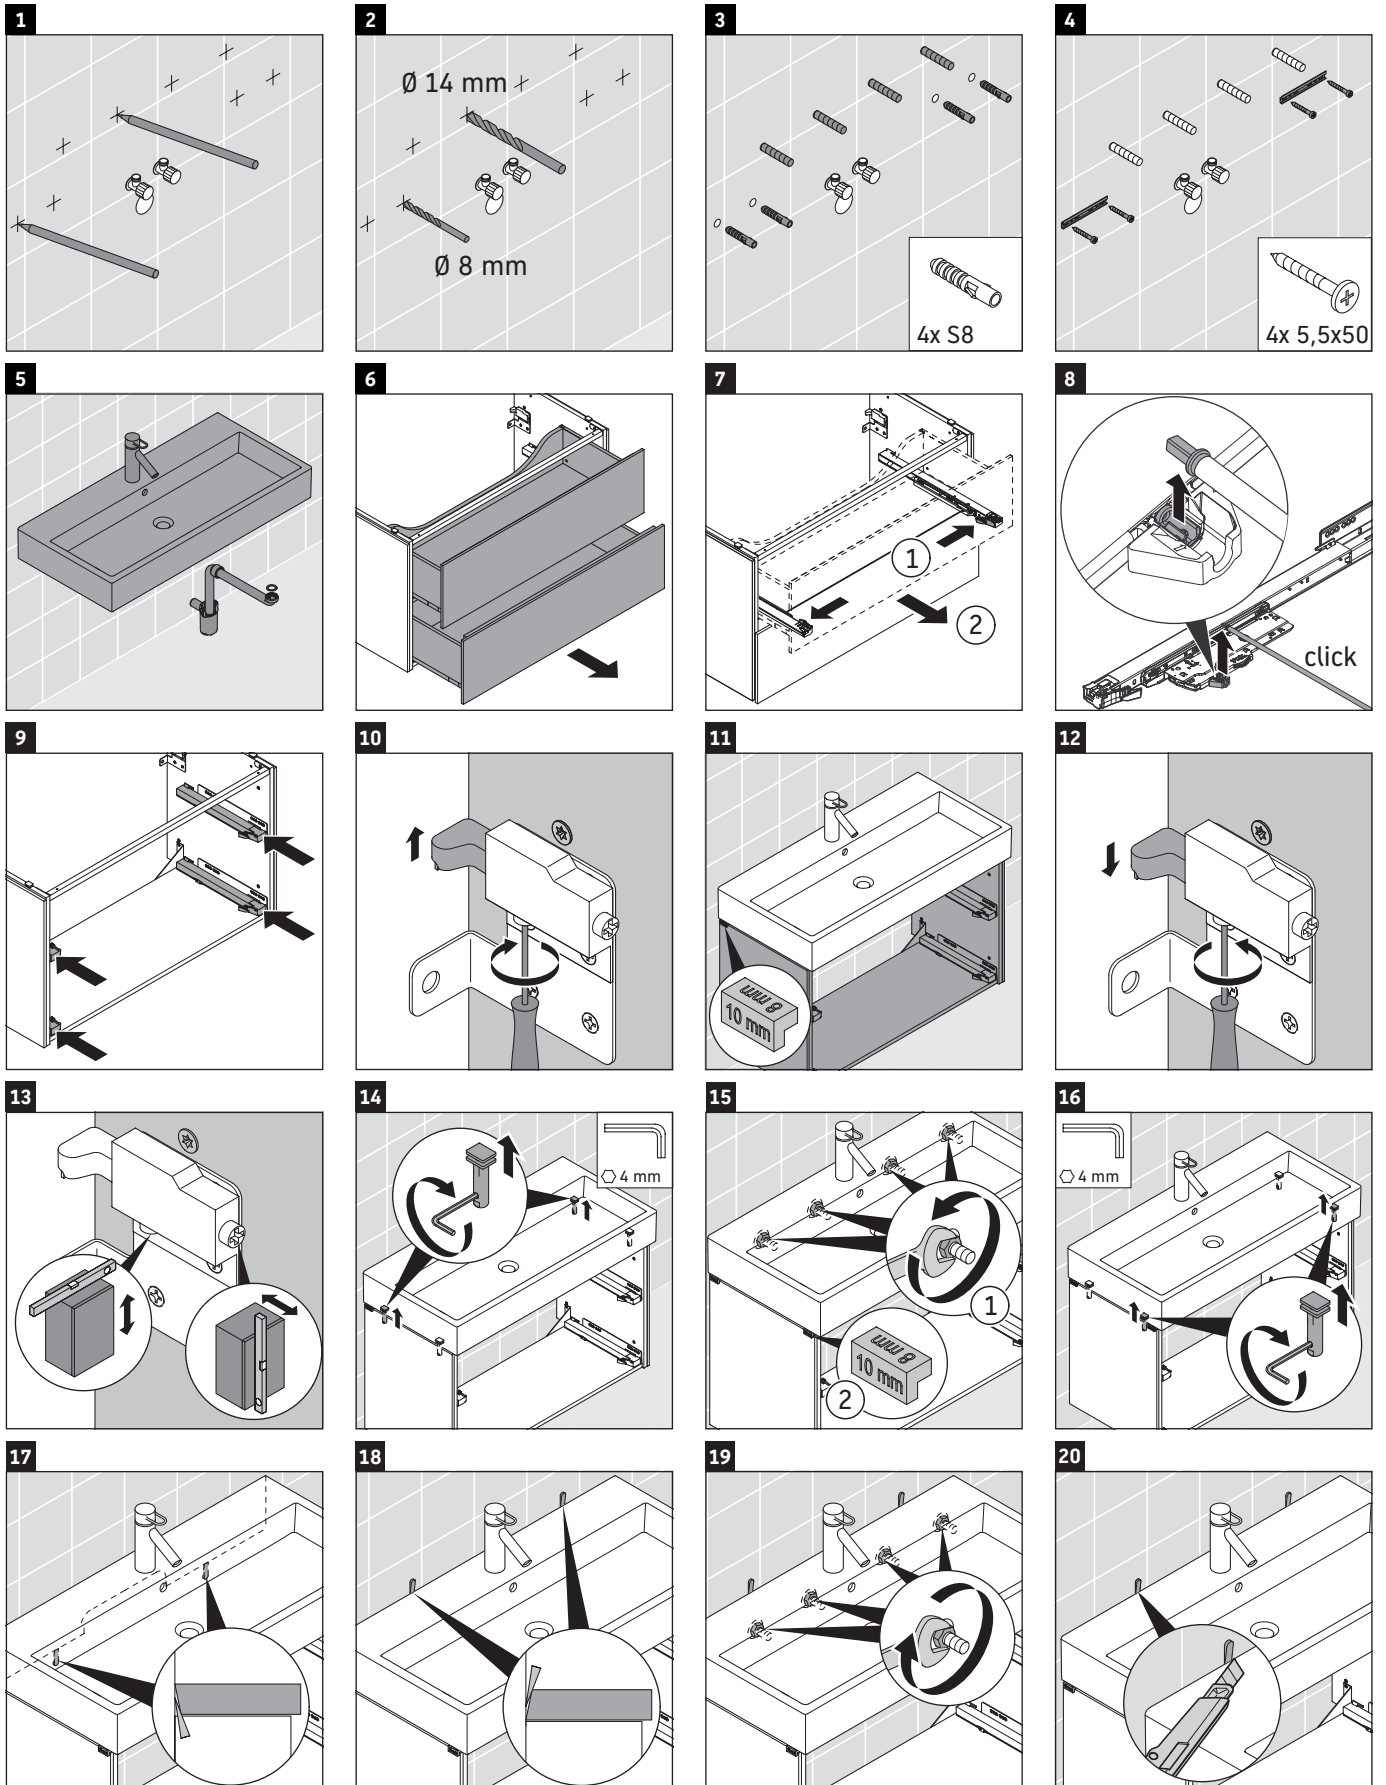

Best.-Nr. LC6278/18.08.2