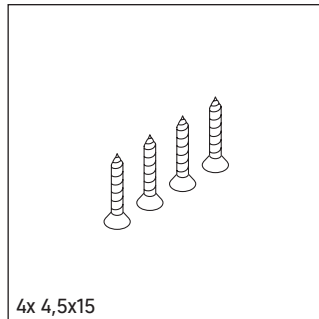

Universal

UV 9985

Installation instructions

Instructions for use

The bathroom furniture range complies with the standards and guidelines applicable at the time of delivery and is designed for use in bathrooms. Direct contact with water should be avoided, for example, when showering.