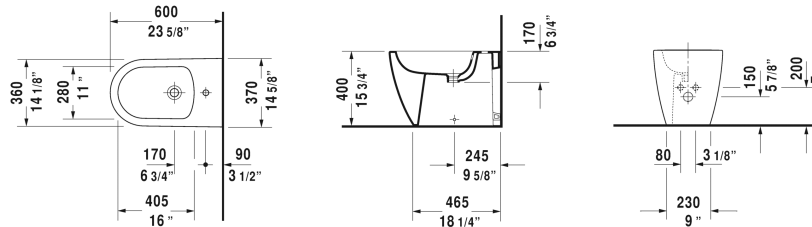

**ME by Starck Bidet floor standing # 2289100000**

| < 14 5/8" Inch > |

Bidet floor standing	Dimension	Weight	Order number
back-to-wall, with overflow, with tap platform, hardware included			
<b>Colors</b>			
00 White			
<b>Variant</b>			
	14 5/8" x 23 5/8" Inch	59.2 lb	2289100000
Siphon for bidet with extended outlet pipe	1 1/4" x 19 3/4" Inch	1.3 lb	005027

All drawings contain the necessary measurements which are subject to standard tolerances. They are stated in inch & mm and are non-binding. Exact measurements, in particular for customized installation scenarios, can only be taken from the finished ceramic piece.