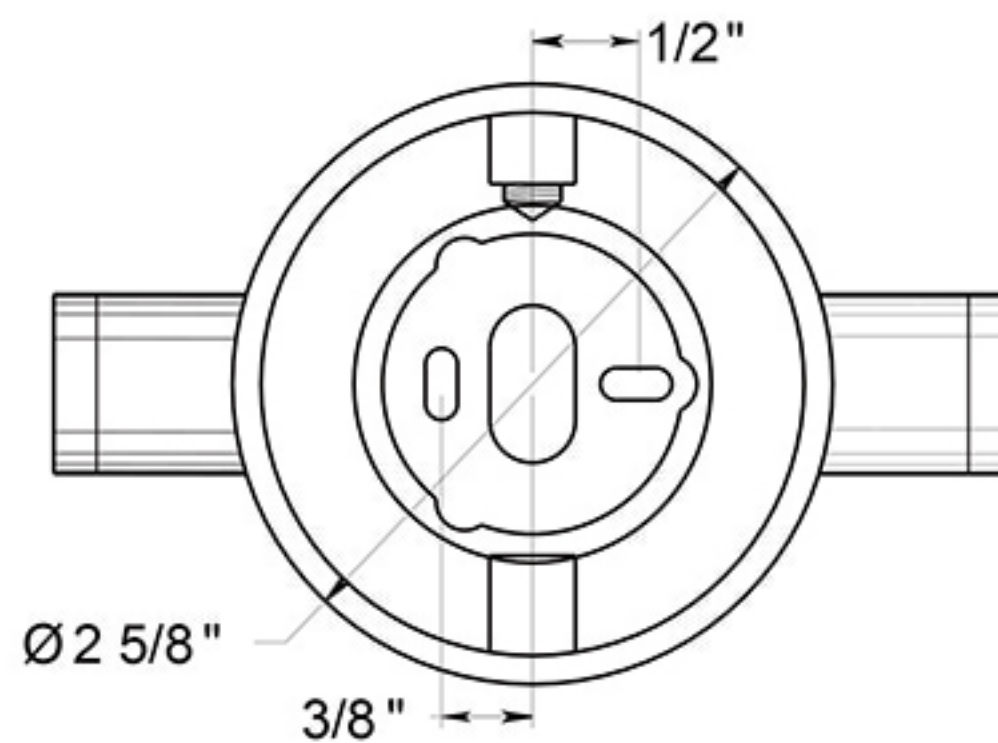

# 88DRH

DOUBLE ROBE HOOK / SOLID BRASS

DRAWING NOT TO SCALE

NOTE: Deltana reserves the right to constantly improve its products and is not responsible for differences between the product in-hand and the specifications contained in this drawing. We do not recommend to pre-drill holes or pre-cut woods or metals based on the drawing information if the veracity of the specifications has not been proven by the live product.