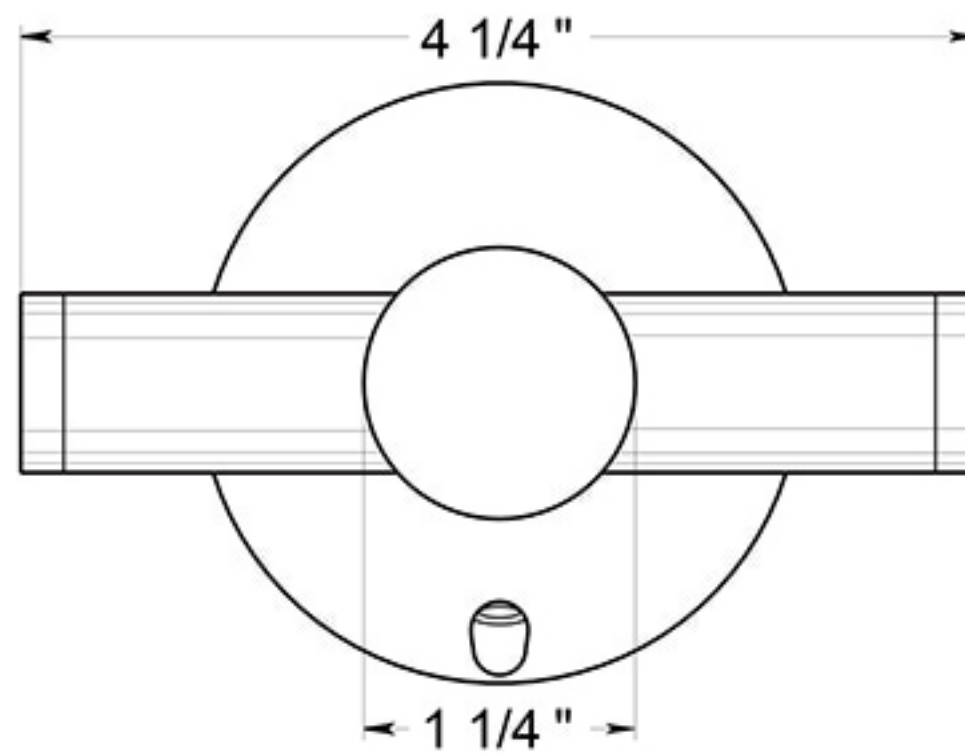

# 88DRH

DOUBLE ROBE HOOK / SOLID BRASS

DRAWING NOT TO SCALE

NOTE: Deltana reserves the right to constantly improve its products and is not responsible for differences between the product in-hand and the specifications contained in this drawing. We do not recommend to pre-drill holes or pre-cut woods or metals based on the drawing information if the veracity of the specifications has not been proven by the live product.