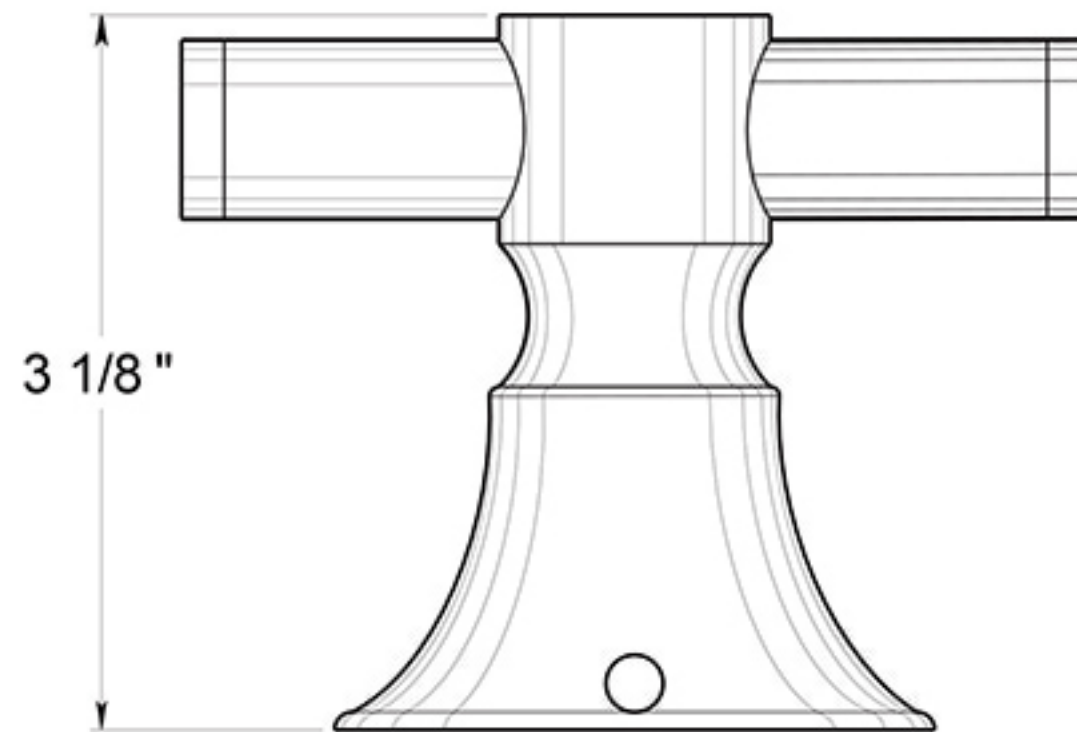

# 88DRH

DOUBLE ROBE HOOK / SOLID BRASS

DRAWING NOT TO SCALE

NOTE: Deltana reserves the right to constantly improve its products and is not responsible for differences between the product in-hand and the specifications contained in this drawing. We do not recommend to pre-drill holes or pre-cut woods or metals based on the drawing information if the veracity of the specifications has not been proven by the live product.