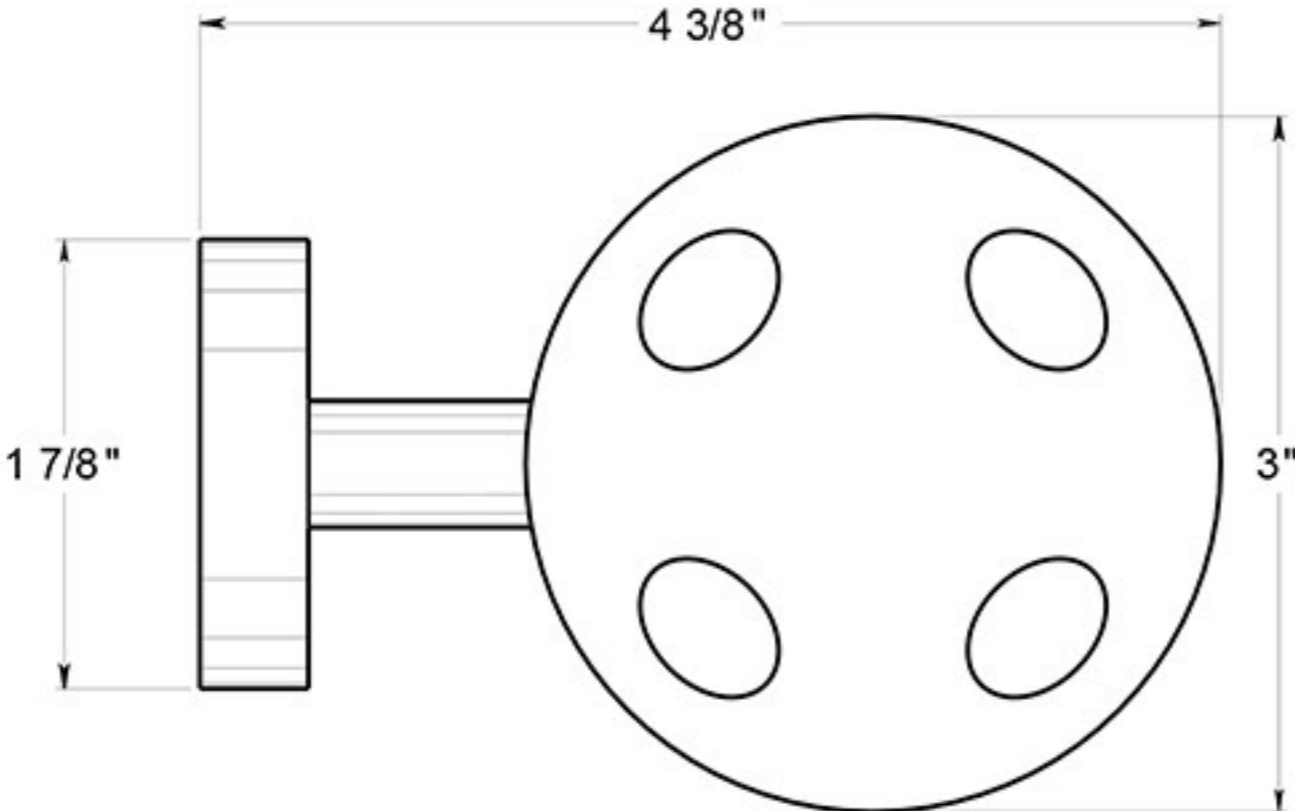

BBS2014

TOOTH BRUSH HOLDER / SOLID BRASS

DRAWING NOT TO SCALE

NOTE: Deltana reserves the right to constantly improve its products and is not responsible for differences between the product in-hand and the specifications contained in this drawing. We do not recommend to pre-drill holes or pre-cut woods or metals based on the drawing information if the veracity of the specifications has not been proven by the live product.