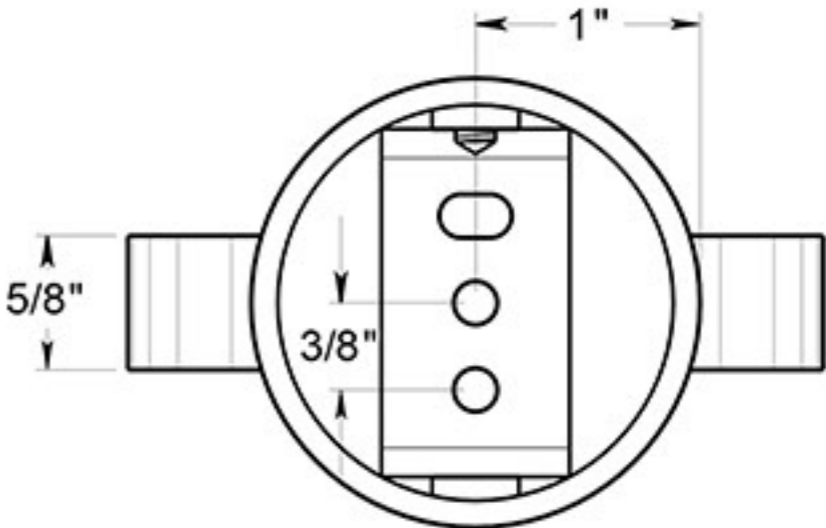

BBS2014

TOOTH BRUSH HOLDER / SOLID BRASS

DRAWING NOT TO SCALE

NOTE: Deltana reserves the right to constantly improve its products and is not responsible for differences between the product in-hand and the specifications contained in this drawing. We do not recommend to pre-drill holes or pre-cut woods or metals based on the drawing information if the veracity of the specifications has not been proven by the live product.