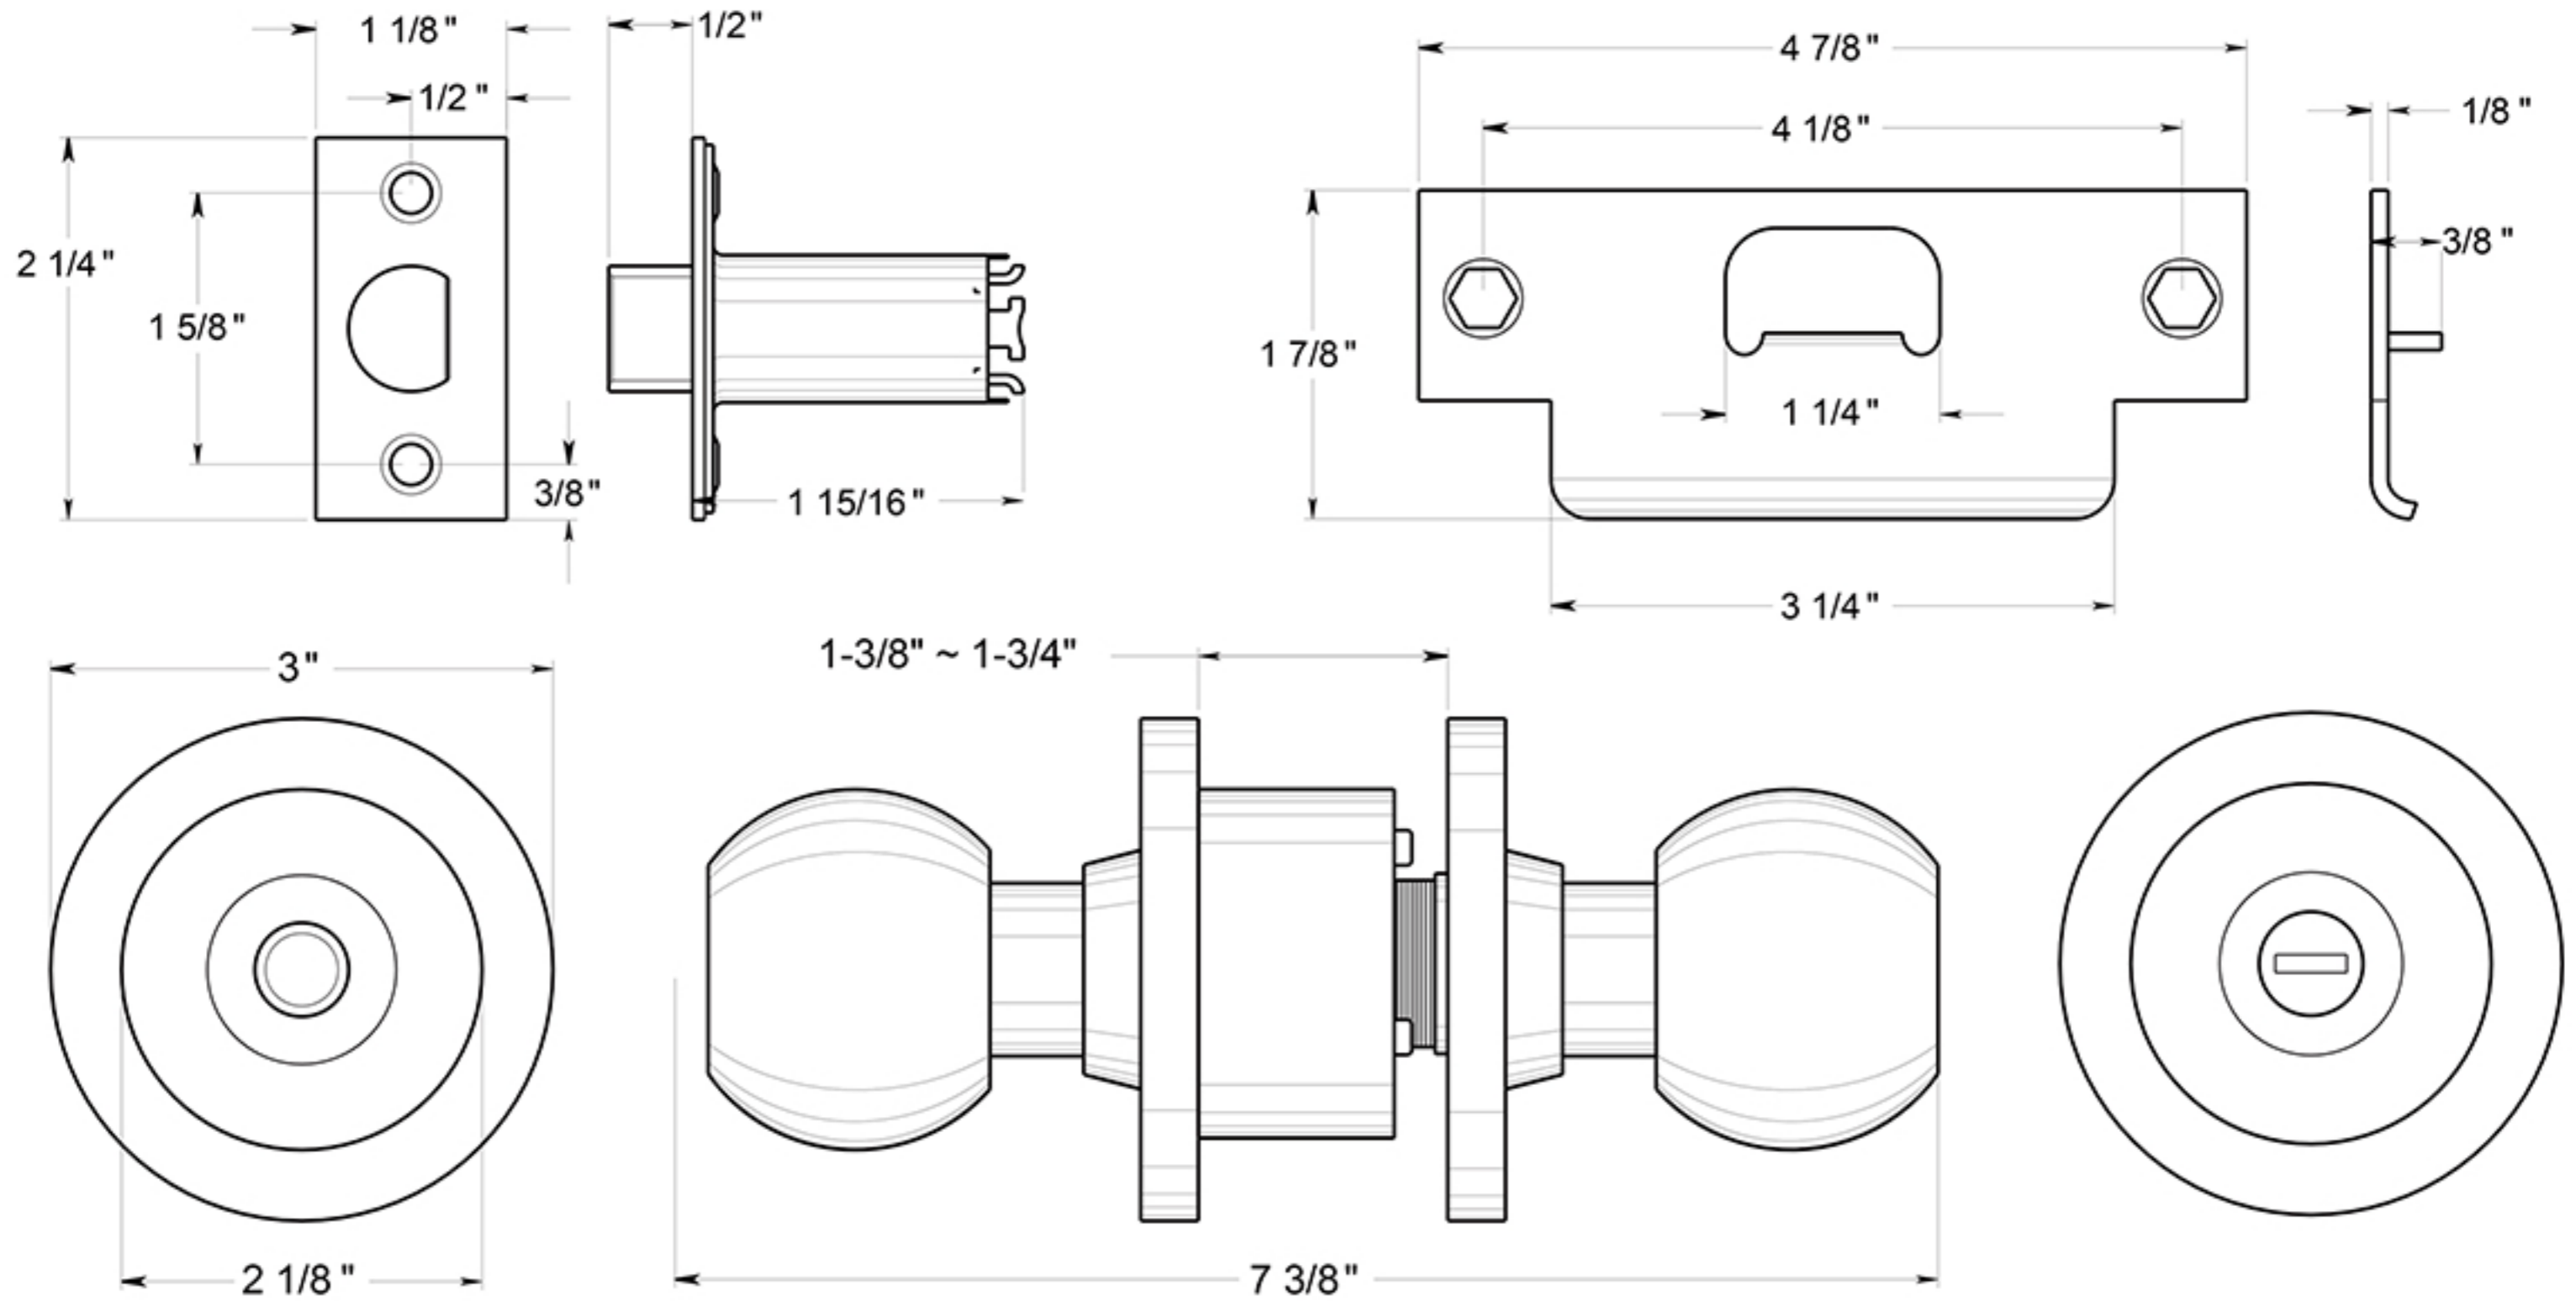

CL102EAC

ROUND KNOBS / PRIVACY / COMMERCIAL GRADE 2 / STEEL & ZINC

DRAWING NOT TO SCALE

NOTE: Deltana reserves the right to constantly improve its products and is not responsible for differences between the product in-hand and the specifications contained in this drawing. We do not recommend to pre-drill holes or pre-cut woods or metals based on the drawing information if the veracity of the specifications has not been proven by the live product.