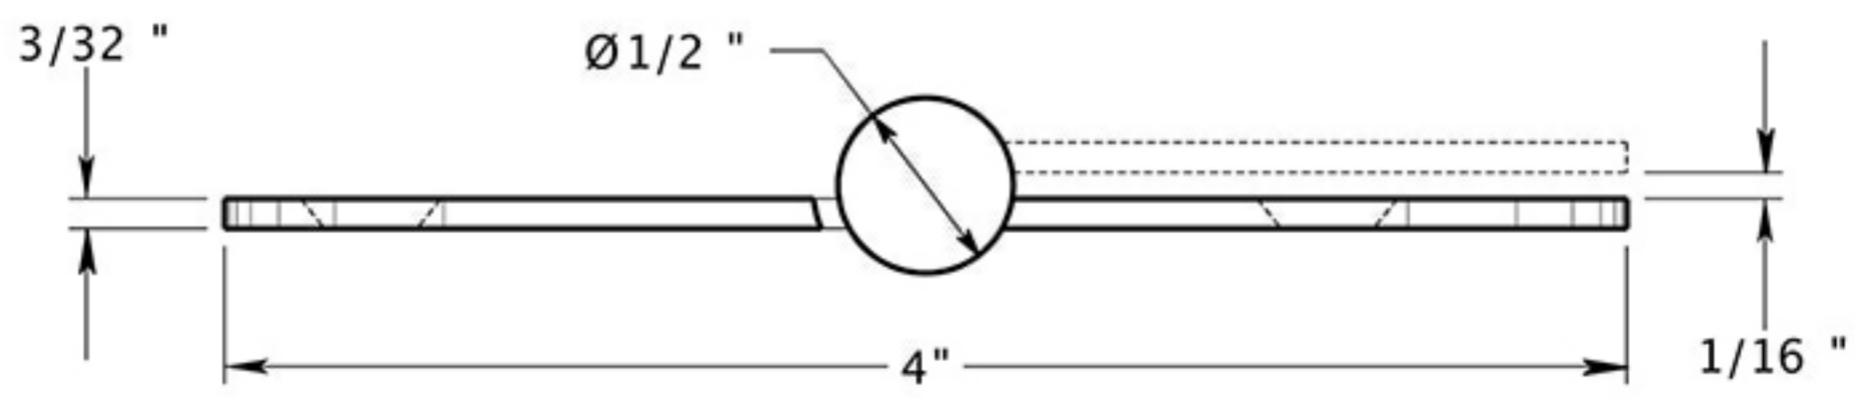

DSB4R5-RZ

4"x 4"x 5/8" RADIUS CORNERS HINGE
RESIDENTIAL / ZIG-ZAG / SOLID BRASS

DRAWING NOT TO SCALE

NOTE: Deltana reserves the right to constantly improve its products and is not responsible for differences between the product in-hand and the specifications contained in this drawing. We do not recommend to pre-drill holes or pre-cut woods or metals based on the drawing information if the veracity of the specifications has not been proven by the live product.