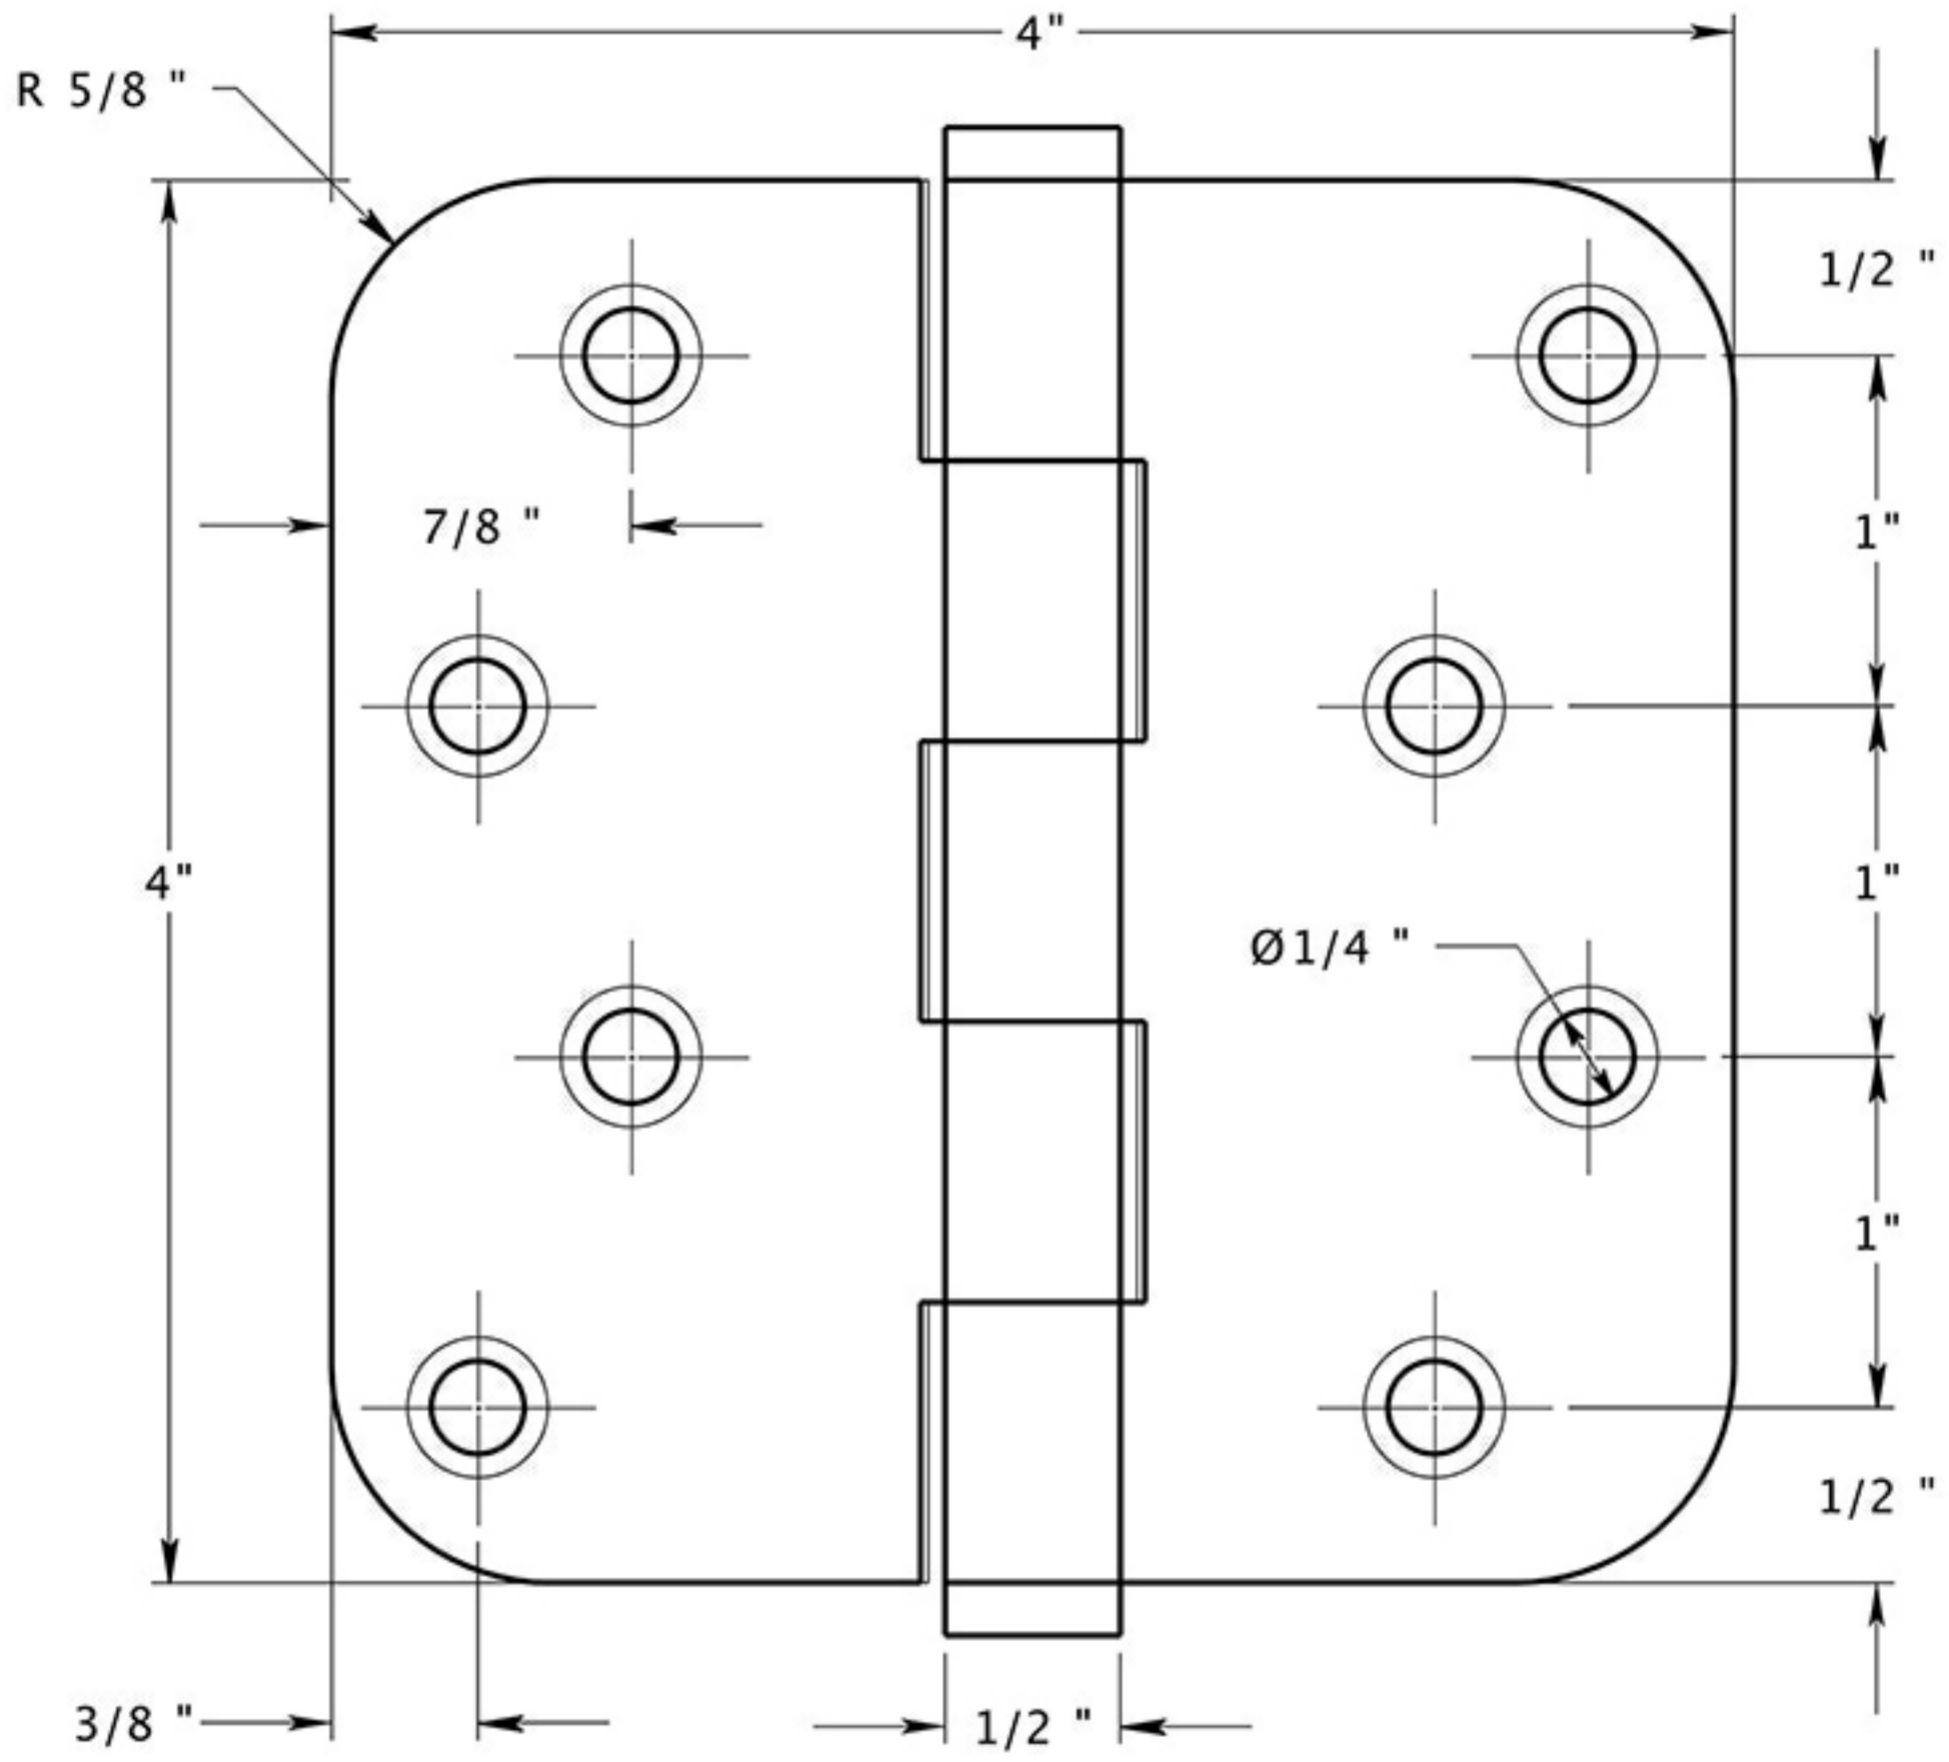

DSB4R5-RZ

4"x 4"x 5/8" RADIUS CORNERS HINGE
RESIDENTIAL / ZIG-ZAG / SOLID BRASS

DRAWING NOT TO SCALE

NOTE: Deltana reserves the right to constantly improve its products and is not responsible for differences between the product in-hand and the specifications contained in this drawing. We do not recommend to pre-drill holes or pre-cut woods or metals based on the drawing information if the veracity of the specifications has not been proven by the live product.