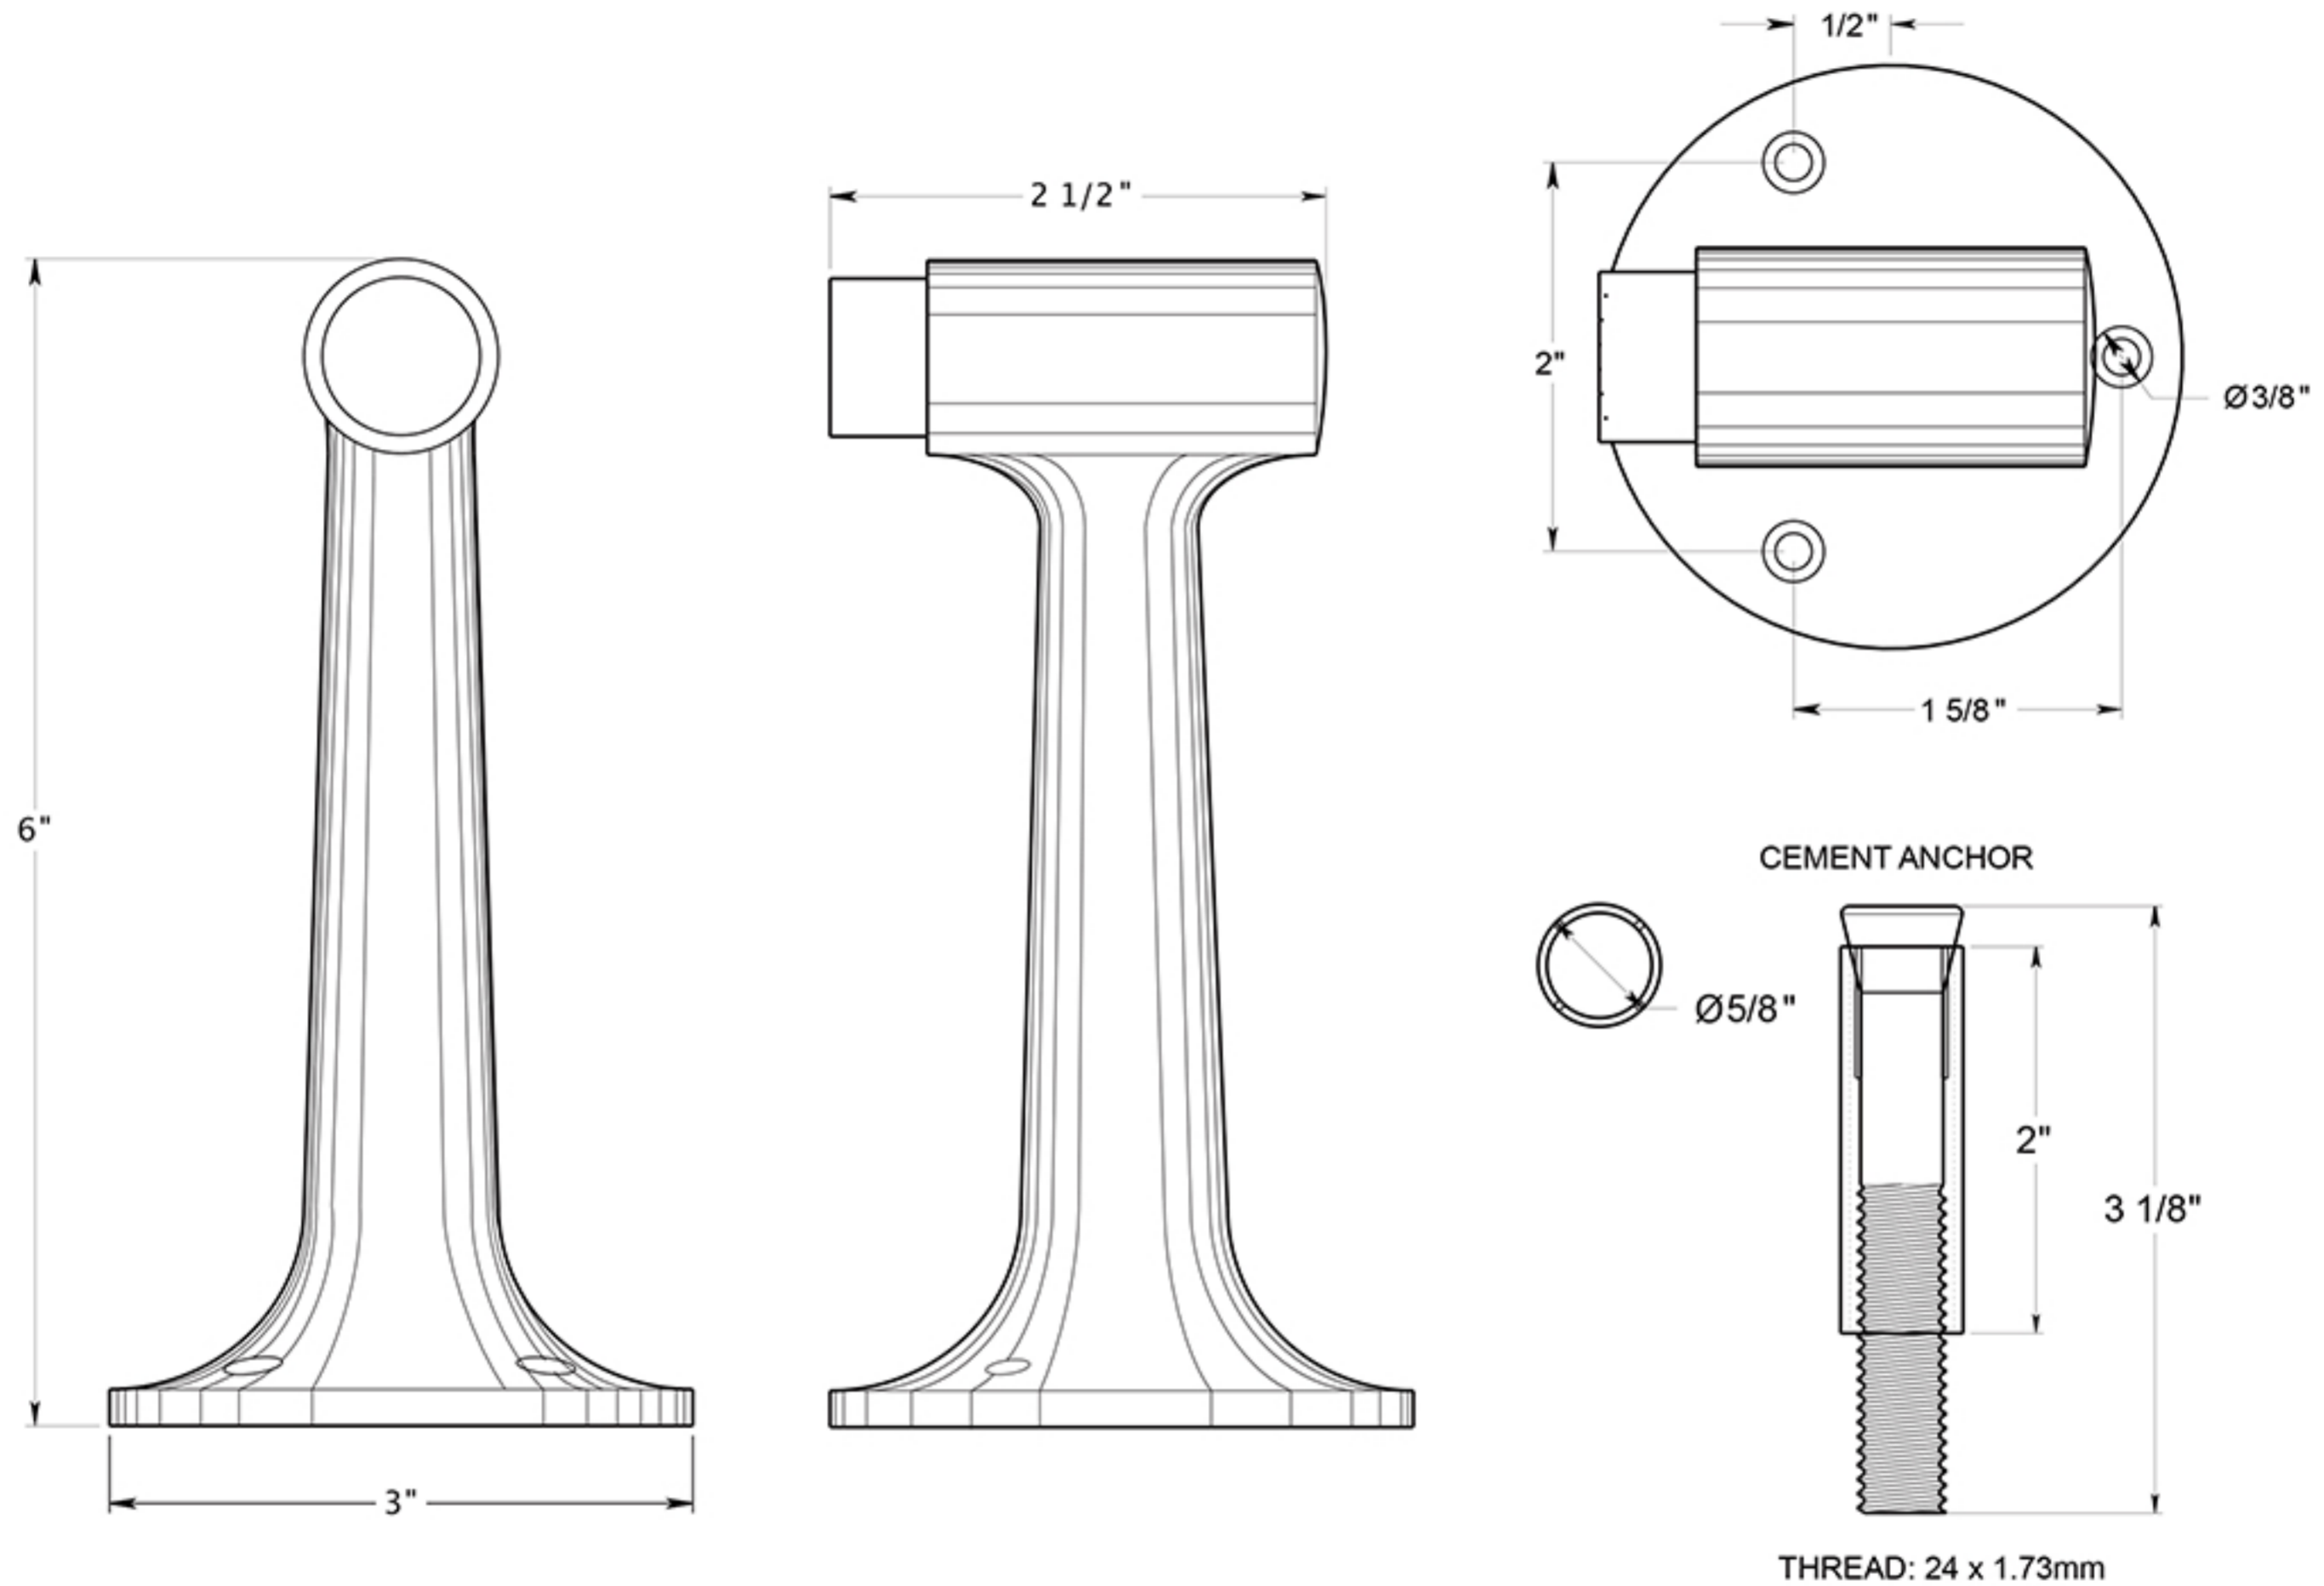

# DSF600

6" BUMPER / FLOOR MOUNT / HD / SOLID BRASS

DRAWING NOT TO SCALE

NOTE: Deltana reserves the right to constantly improve its products and is not responsible for differences between the product in-hand and the specifications contained in this drawing. We do not recommend to pre-drill holes or pre-cut woods or metals based on the drawing information if the veracity of the specifications has not been proven by the live product.