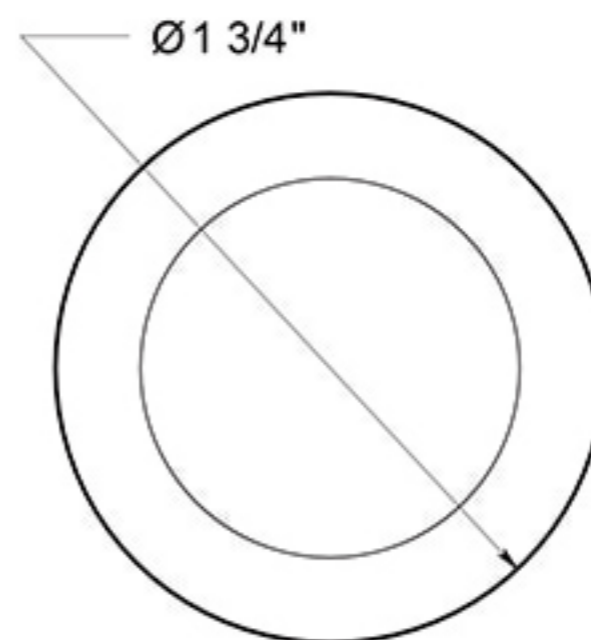

KRB175

CABINET KNOB / HD / SOLID BRASS

DRAWING NOT TO SCALE

NOTE: Deltana reserves the right to constantly improve its products and is not responsible for differences between the product in-hand and the specifications contained in this drawing. We do not recommend to pre-drill holes or pre-cut woods or metals based on the drawing information if the veracity of the specifications has not been proven by the live product.