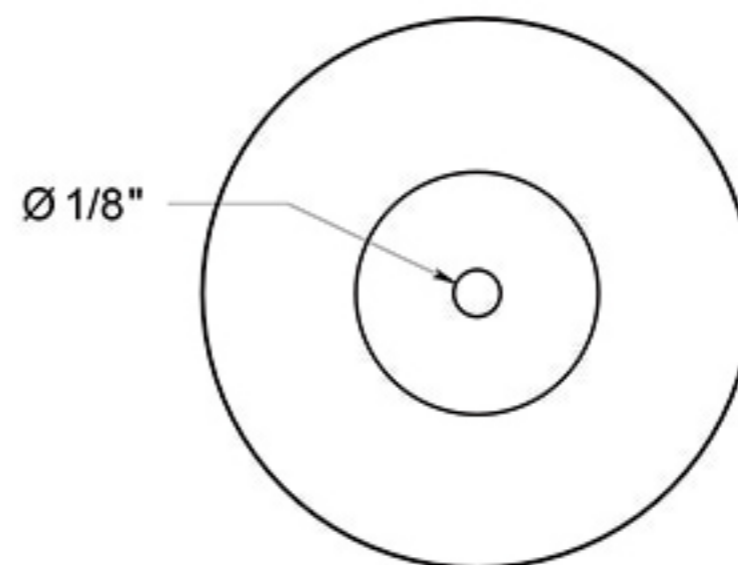

KRB175

CABINET KNOB / HD / SOLID BRASS

DRAWING NOT TO SCALE

NOTE: Deltana reserves the right to constantly improve its products and is not responsible for differences between the product in-hand and the specifications contained in this drawing. We do not recommend to pre-drill holes or pre-cut woods or metals based on the drawing information if the veracity of the specifications has not been proven by the live product.