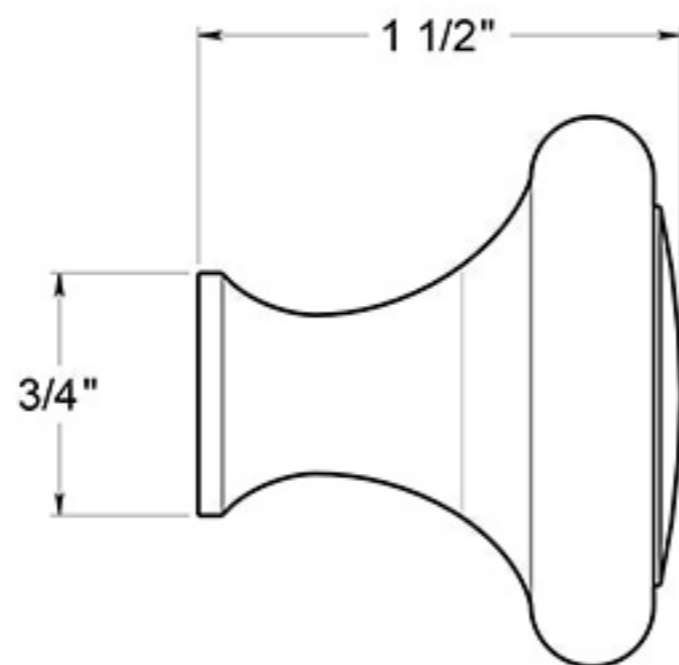

KRB175

CABINET KNOB / HD / SOLID BRASS

DRAWING NOT TO SCALE

NOTE: Deltana reserves the right to constantly improve its products and is not responsible for differences between the product in-hand and the specifications contained in this drawing. We do not recommend to pre-drill holes or pre-cut woods or metals based on the drawing information if the veracity of the specifications has not been proven by the live product.