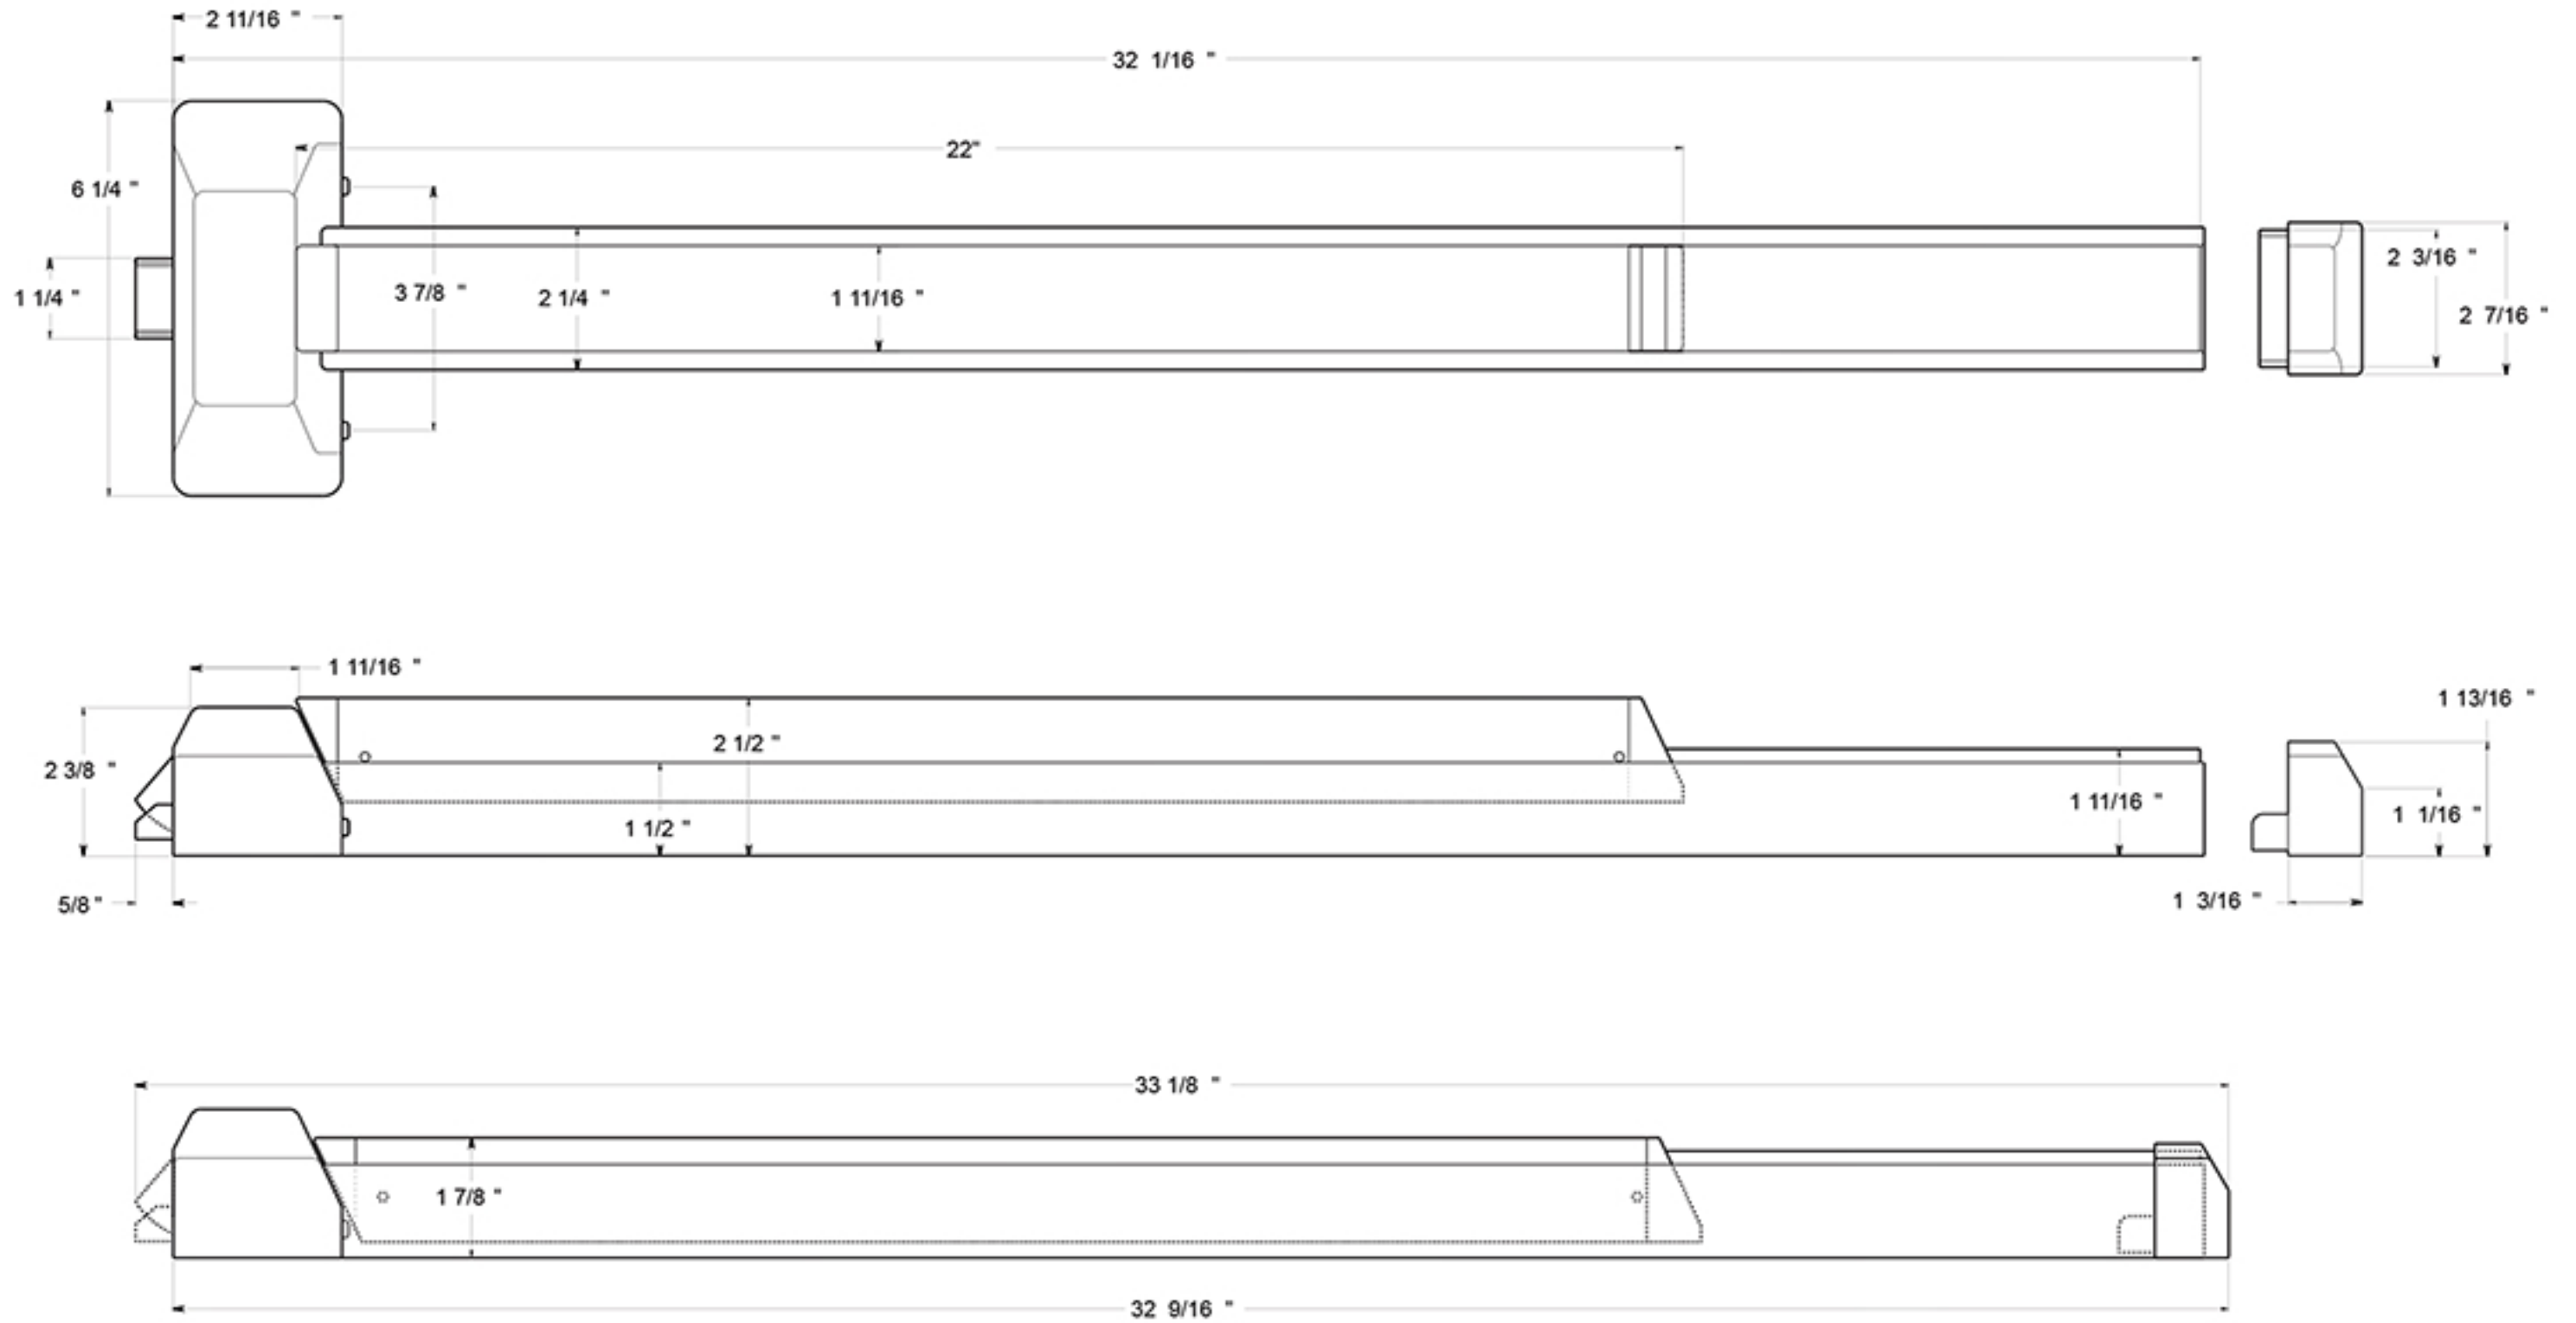

PDR36UL

PANIC DEVICE 36" / RIM MOUNT / UL 3 HOURS FIRE-RATED / STAINLESS STEEL

DRAWING NOT TO SCALE

NOTE: Deltana reserves the right to constantly improve its products and is not responsible for differences between the product in-hand and the specifications contained in this drawing. We do not recommend to pre-drill holes or pre-cut woods or metals based on the drawing information if the veracity of the specifications has not been proven by the live product.