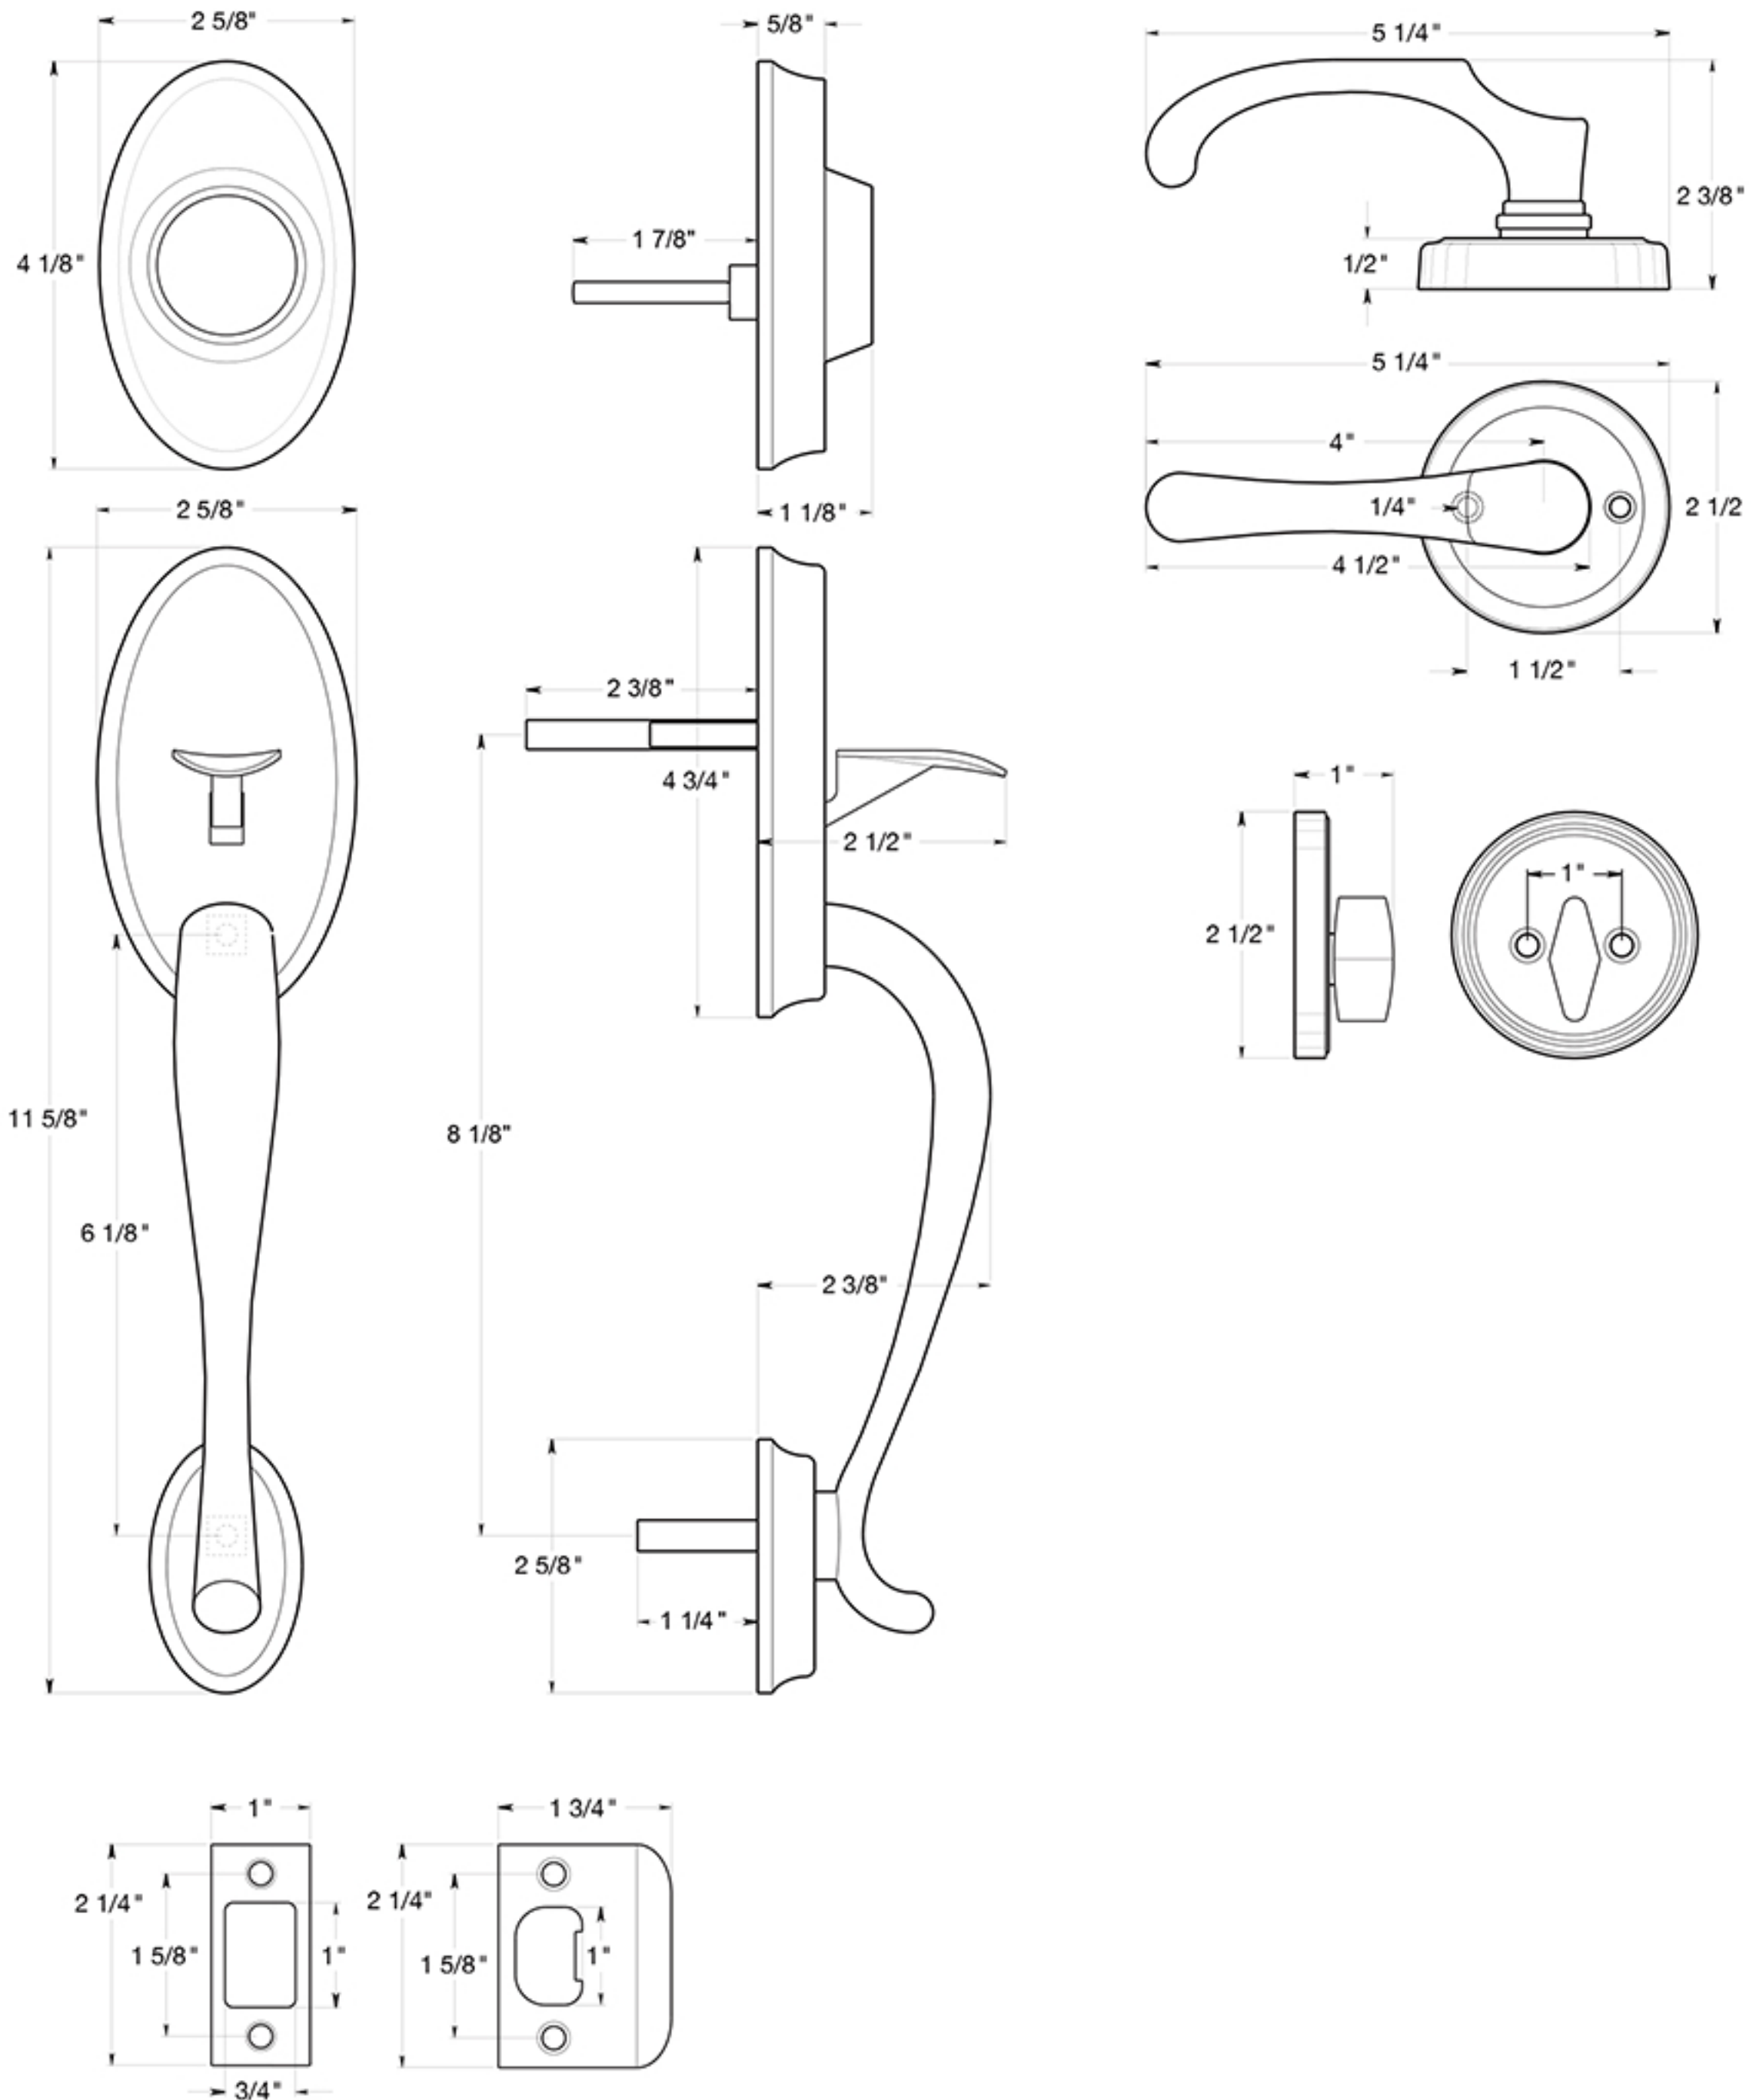

PRRHDCH

RIVERSDALE HANDLESET / DUMMY / WITH CHAPELTON LEVER
ELITE / SOLID BRASS

DRAWING NOT TO SCALE

NOTE: Deltana reserves the right to constantly improve its products and is not responsible for differences between the product in-hand and the specifications contained in this drawing. We do not recommend to pre-drill holes or pre-cut woods or metals based on the drawing information if the veracity of the specifications has not been proven by the live product.