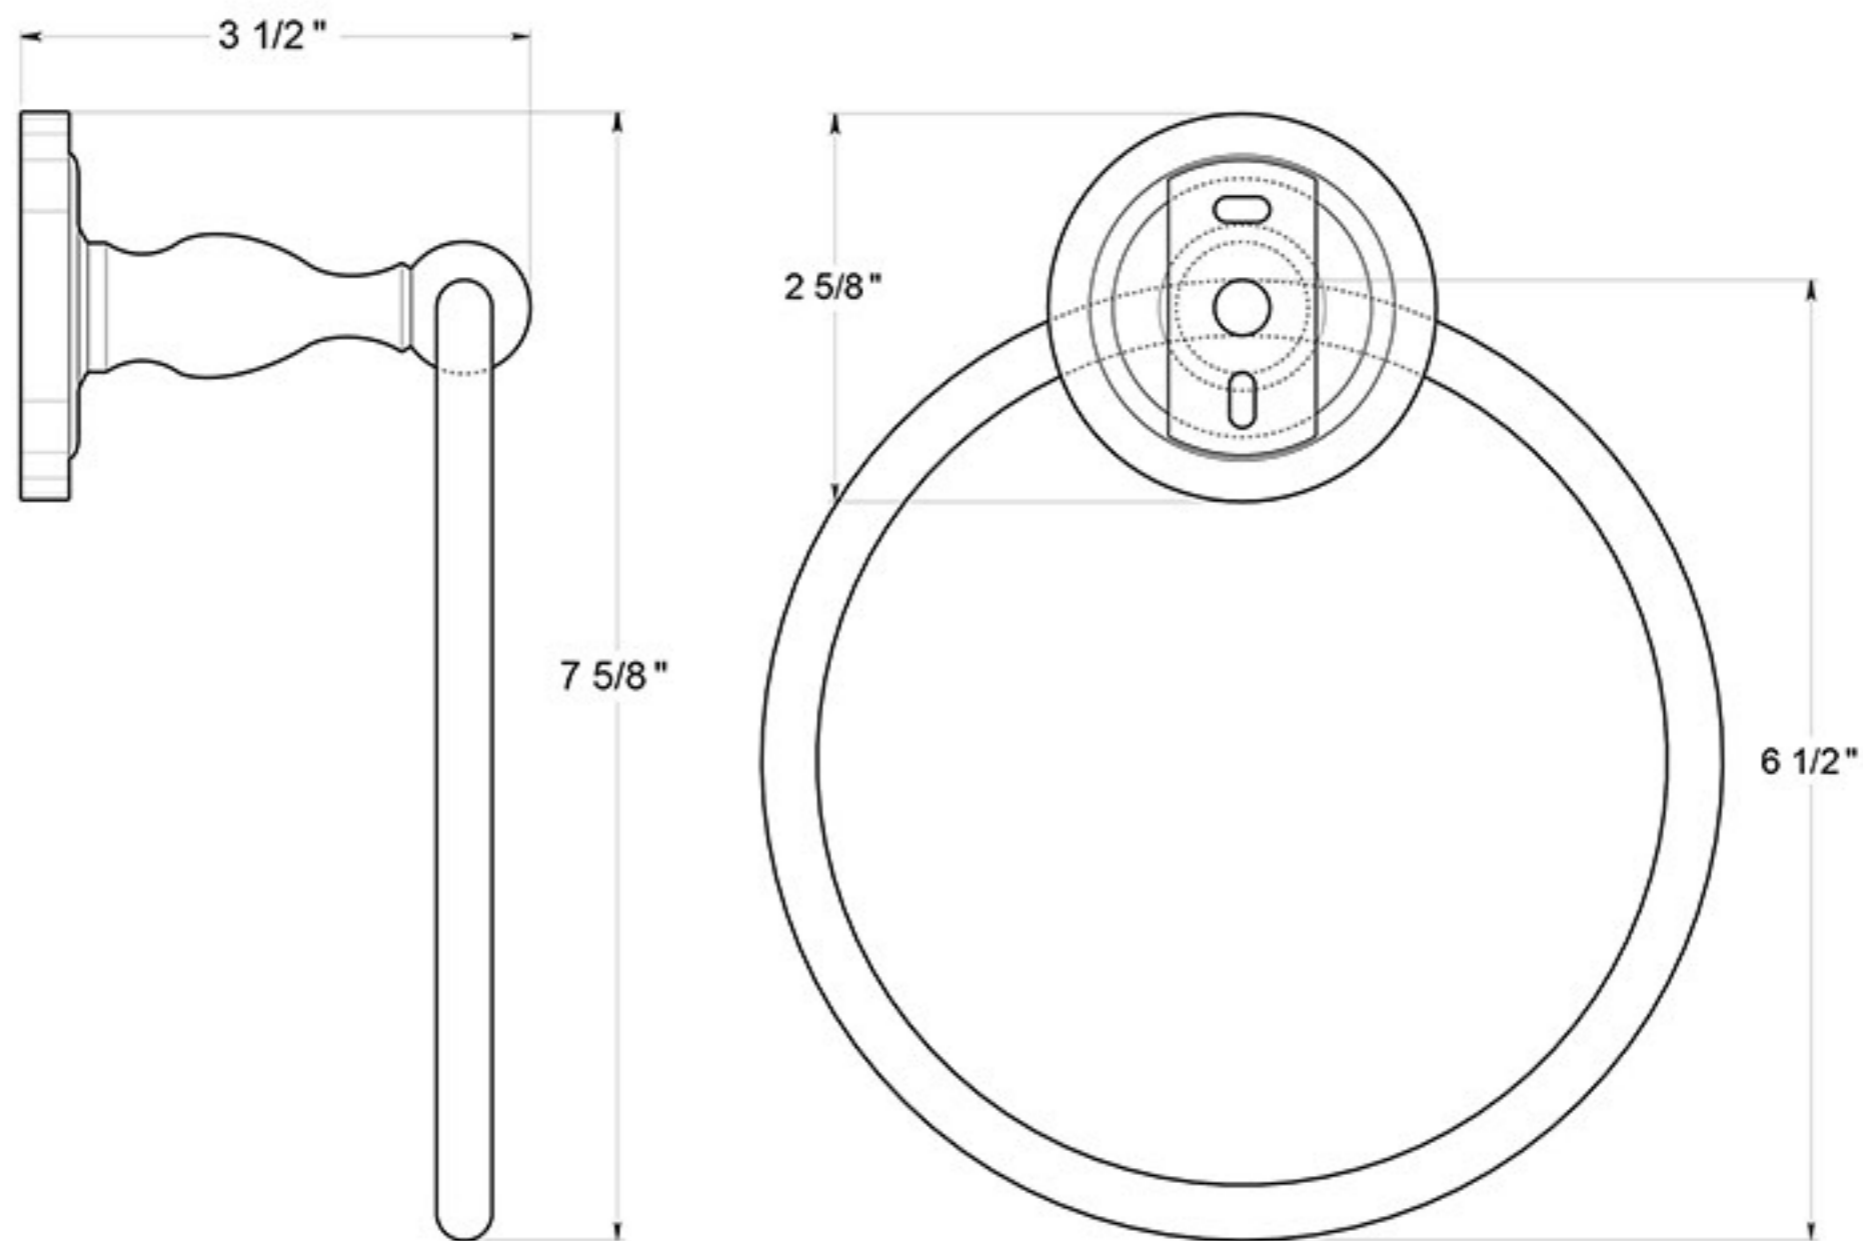

R2008

6-1/2" TOWEL RING / SOLID BRASS

DRAWING NOT TO SCALE

NOTE: Deltana reserves the right to constantly improve its products and is not responsible for differences between the product in-hand and the specifications contained in this drawing. We do not recommend to pre-drill holes or pre-cut woods or metals based on the drawing information if the veracity of the specifications has not been proven by the live product.